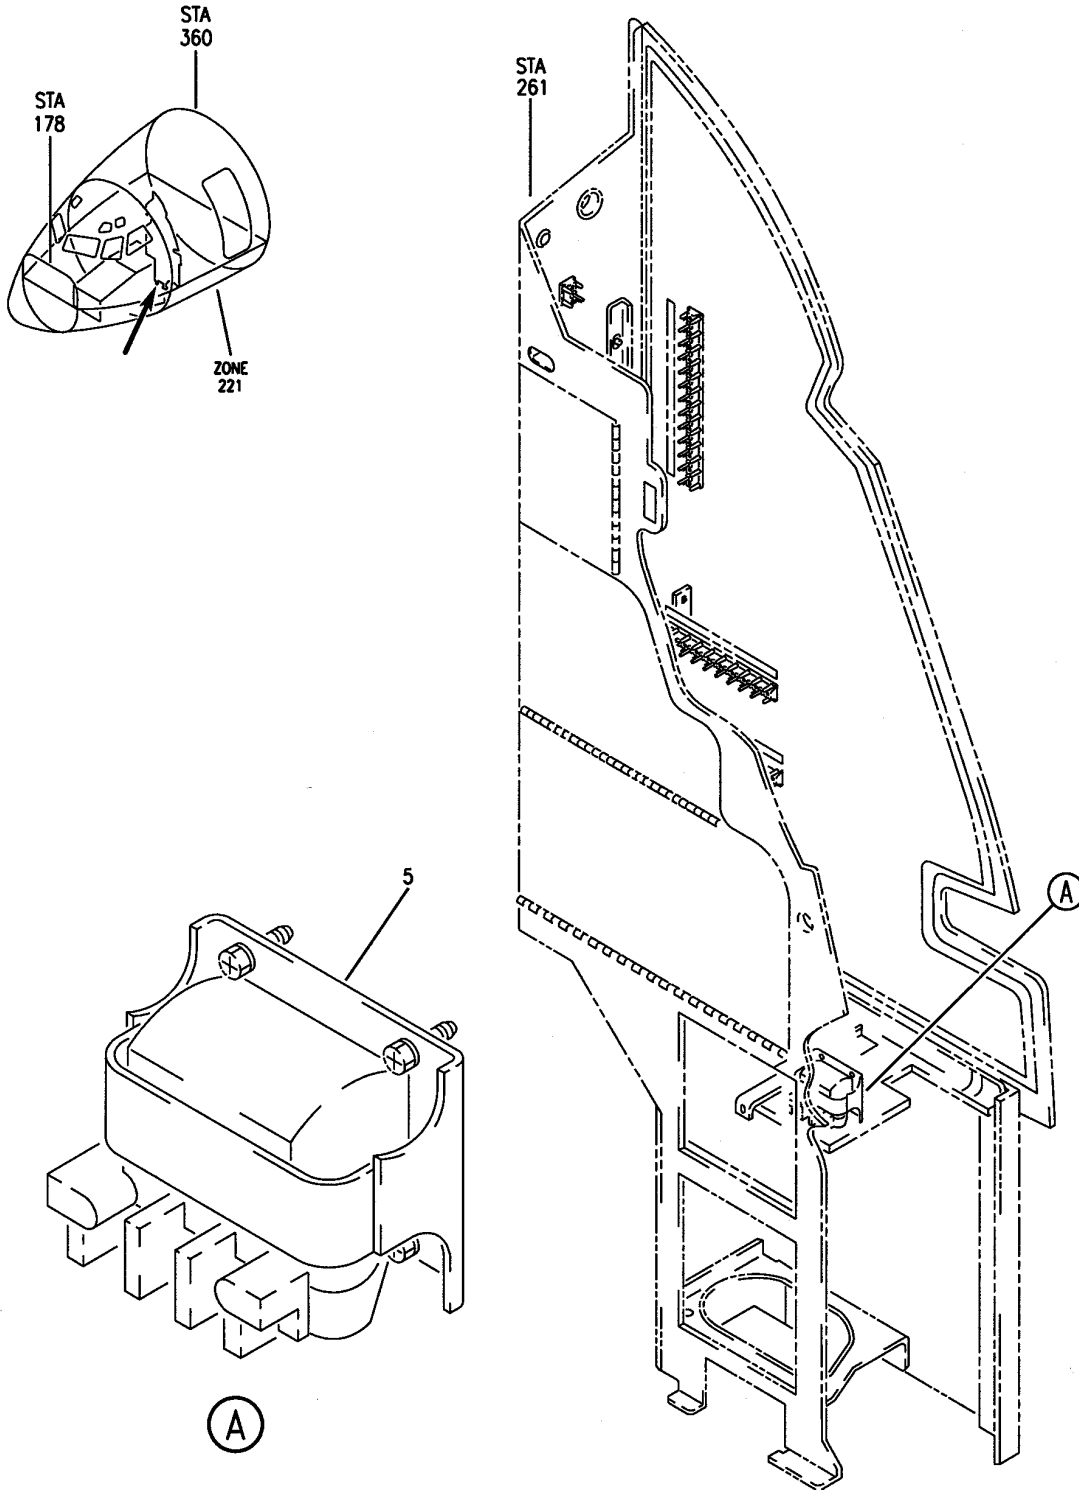

BOEING
737-600/700/800/900
PARTS CATALOG (MAINTENANCE)

FIG ITEM	PART NUMBER	1 2 3 4 5 6 7	NOMENCLATURE	EFFECT FROM TO	UNITS PER ASSY
2					
5	FT1145		.TRANSFORMER- SUPPLIER CODE: V14752 SPECIFICATION NUMBER: 10-60828-15 ELECTRICAL EQUIP NUMBER: T00052 OPTIONAL PART: 310-60827-02 V95266 310-13602-02 V95266	031200 968999	1
10	FT1140		.TRANSFORMER- SUPPLIER CODE: V95266 FUNCTIONAL DESCRIPTION: CONVERTS ELECTRICAL POWER SPECIFICATION NUMBER: 10-60828-10 ELECTRICAL EQUIP NUMBER: T00391 OPTIONAL PART: 310-13569-02 V95266 ATTACHING PARTS	031200 968999	1
- 15	BACS12GU3K7		.SCREW	031200 968999	8
- 20	NAS1149D0332J		.WASHER -----*-----	031200 968999	8

MISSING ITEM NUMBERS NOT APPLICABLE

- ITEM NOT ILLUSTRATED

HAP

24-52-00-02

BOEING PROPRIETARY - Copyright © - Unpublished Work - See title page for details.

24-52-00
FIG. 02
PAGE 3
JUN 15/09

BOEING
737-600/700/800/900
PARTS CATALOG (MAINTENANCE)

E 24520011 REV 034

EQUIPMENT INSTL-P18 CB PNL (28-VOLT AC POWER DISTRIBUTION ONLY)
FIGURE 11

24-52-00-11

HAP
OCT 10/06

24-52-00-11
PAGE 0