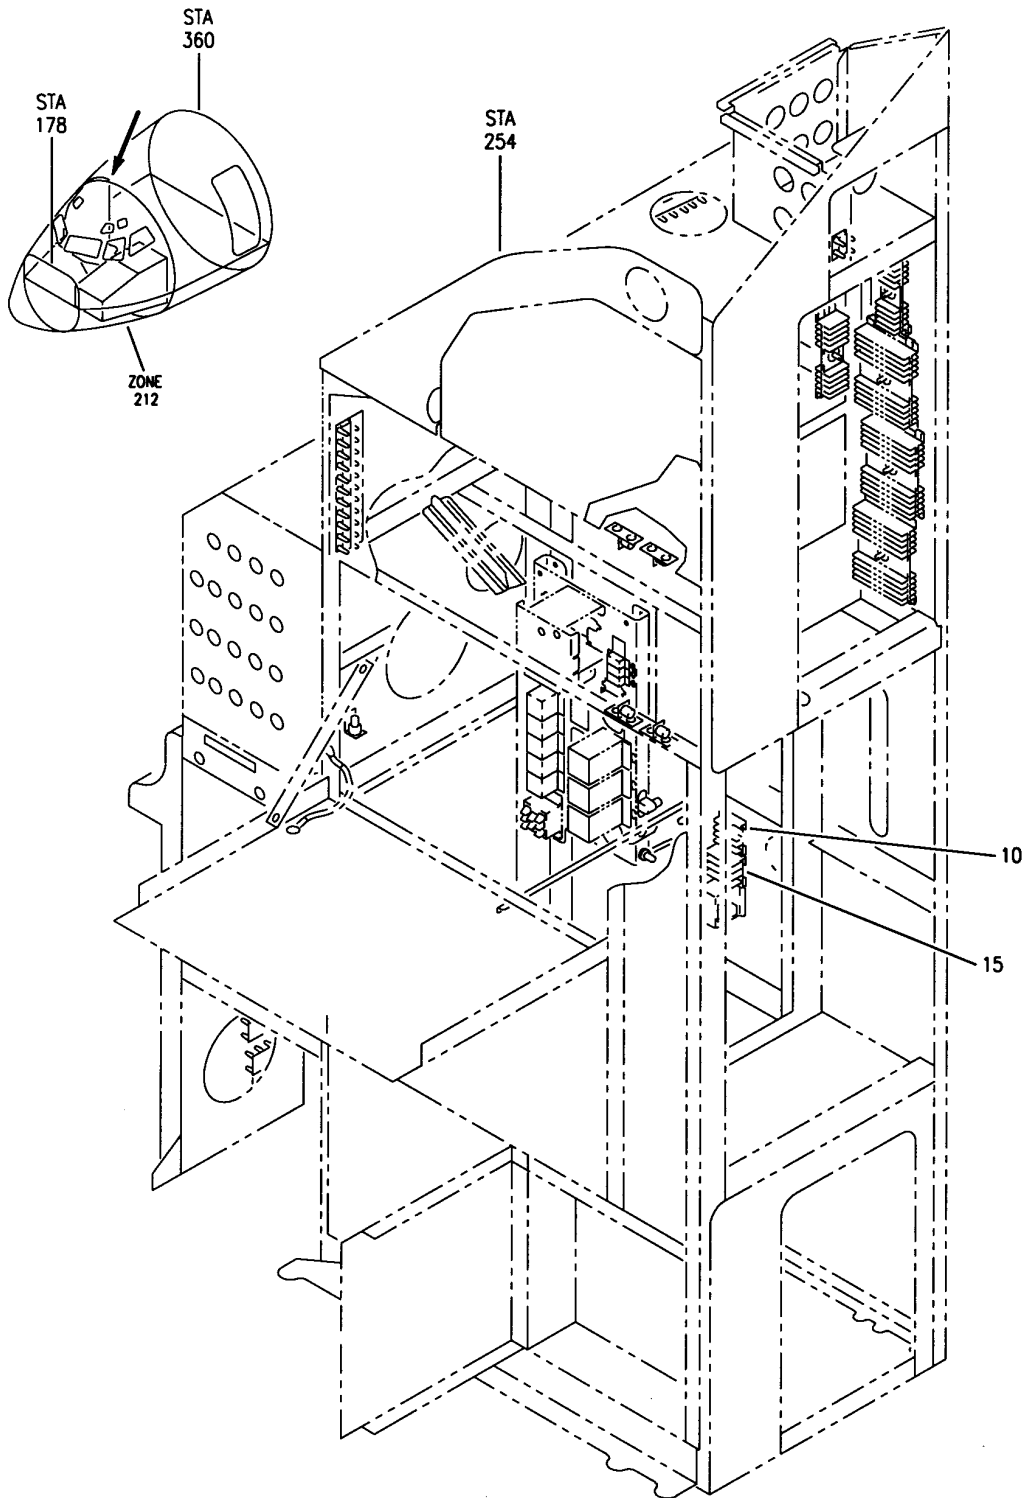

BOEING
737-600/700/800/900
PARTS CATALOG (MAINTENANCE)

E 24520025 REV 029

EQUIPMENT INSTL-P6 CB PNL (28-VOLT AC POWER DISTRIBUTION ONLY)
FIGURE 25

24-52-00-25

HAP
OCT 10/06

24-52-00-25
PAGE 0

BOEING
737-600/700/800/900
PARTS CATALOG (MAINTENANCE)

FIG ITEM	PART NUMBER	1 2 3 4 5 6 7	NOMENCLATURE	EFFECT FROM TO	UNITS PER ASSY
25			EQUIPMENT INSTL-P6 CB PNL (28-VOLT AC POWER DISTRIBUTION ONLY)	001007	
- 1	233A5201-1		EQUIPMENT INSTL-P6 CB PNL (28-VOLT AC POWER DISTRIBUTION ONLY) FOR NHA/OTHER SYS DET SEE: 31-11-00-01C	001005	RF
- 1	233A5201-9		EQUIPMENT INSTL-P6 CB PNL (28-VOLT AC POWER DISTRIBUTION ONLY) FOR NHA/OTHER SYS DET SEE: 31-11-00-01C	006007	RF
10	310-13602-02		.TRANSFORMER- SUPPLIER CODE: V95266 SPECIFICATION NUMBER: 10-60828-15 ELECTRICAL EQUIP NUMBER: T00052 OPTIONAL PART: FT1145 V14752 310-60827-02 V95266	001007	1
10	310-60827-02		.TRANSFORMER- SUPPLIER CODE: V95266 SPECIFICATION NUMBER: 10-60828-15 OPTIONAL PART: 310-13602-02 V95266 FT1145 V14752	001007	1

MISSING ITEM NUMBERS NOT APPLICABLE

- ITEM NOT ILLUSTRATED

HAP

24-52-00-25

BOEING PROPRIETARY - Copyright © - Unpublished Work - See title page for details.

24-52-00
FIG. 25
PAGE 1
OCT 10/06