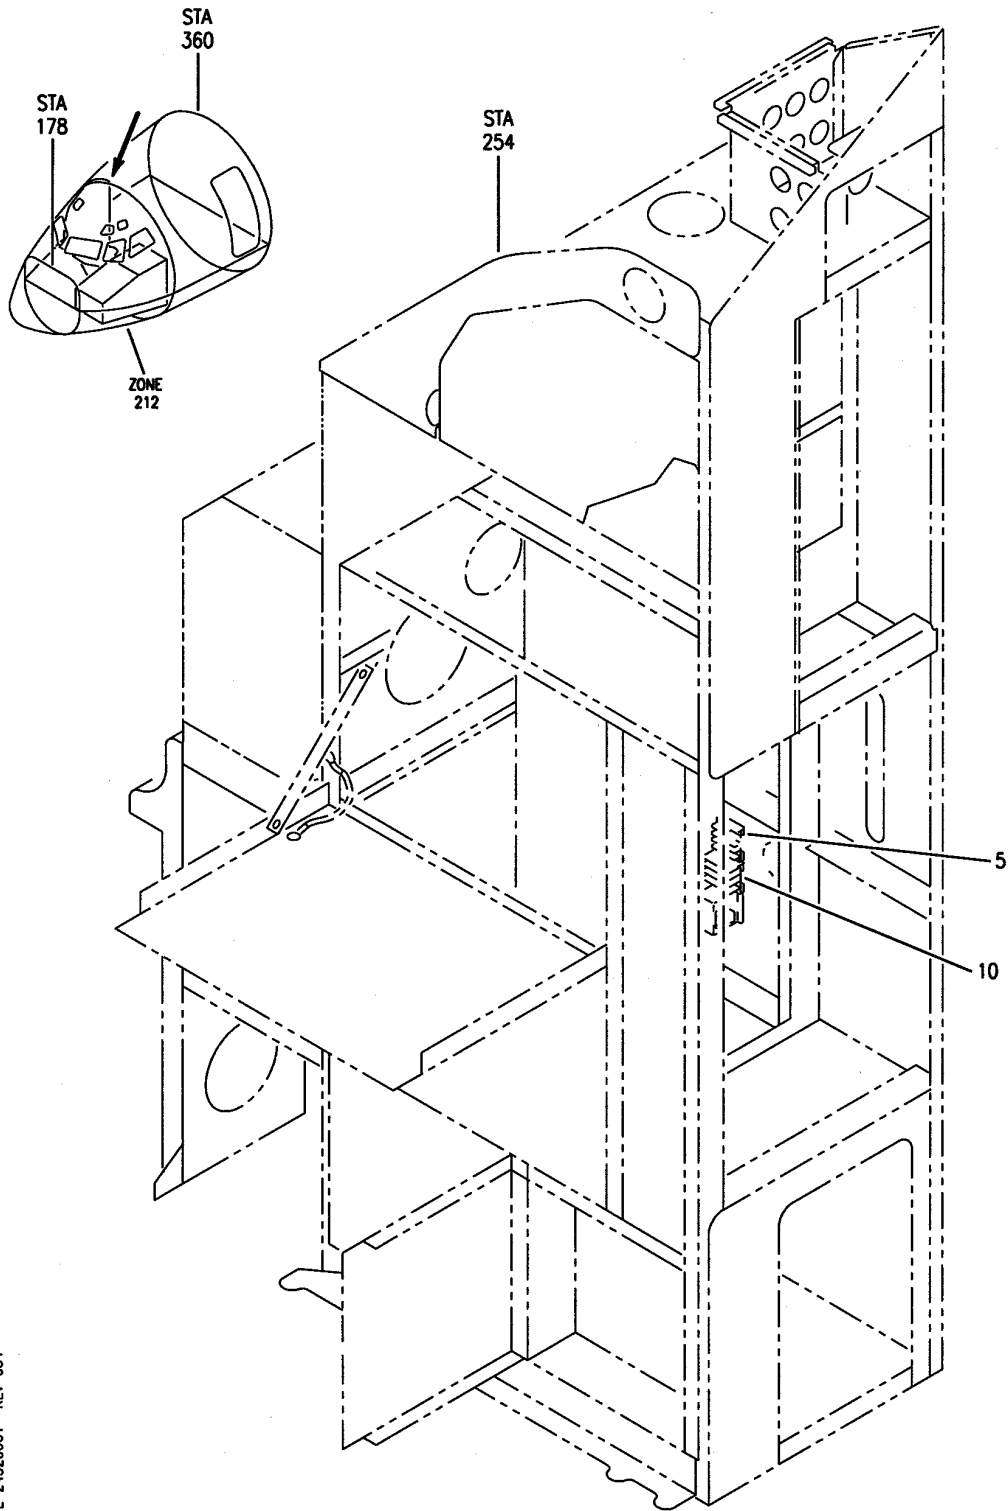

## 28-VOLT AC POWER DISTRIBUTION

HAP  
OCT 10/06

24-52-00  
SECTION TITLE  
PAGE 1

**BOEING**  
737-600/700/800/900  
PARTS CATALOG (MAINTENANCE)

E 24520001 REV 034

EQUIPMENT INSTL-P6 CB PNL (28-VOLT AC POWER DISTRIBUTION ONLY)  
FIGURE 1

**24-52-00-01**

HAP  
OCT 10/06

24-52-00-01  
PAGE 0

**BOEING**  
737-600/700/800/900  
PARTS CATALOG (MAINTENANCE)

FIG ITEM	PART NUMBER	1 2 3 4 5 6 7	NOMENCLATURE	EFFECT FROM TO	UNITS PER ASSY
1			EQUIPMENT INSTL-P6 CB PNL (28-VOLT AC POWER DISTRIBUTION ONLY)	008030 201967	
- 1	233A5220-1		EQUIPMENT INSTL-P6 CB PNL (28-VOLT AC POWER DISTRIBUTION ONLY) FOR NHA/OTHER SYS DET SEE: 24-30-00-01B 24-30-00-01C	008009 202967	RF
- 1	233A5220-2		EQUIPMENT INSTL-P6 CB PNL (28-VOLT AC POWER DISTRIBUTION ONLY) FOR NHA/OTHER SYS DET SEE: 24-30-00-01B 24-30-00-01C	010020 201201	RF
- 1	233A5220-5		EQUIPMENT INSTL-P6 CB PNL (28-VOLT AC POWER DISTRIBUTION ONLY) FOR NHA/OTHER SYS DET SEE: 24-30-00-01C	021027	RF
- 1	233A5220-7		EQUIPMENT INSTL-P6 CB PNL (28-VOLT AC POWER DISTRIBUTION ONLY) FOR NHA/OTHER SYS DET SEE: 24-30-00-01C	028029	RF
- 1	233A5220-9		EQUIPMENT INSTL-P6 CB PNL (28-VOLT AC POWER DISTRIBUTION ONLY) FOR NHA/OTHER SYS DET SEE: 24-30-00-01C	030030	RF
5	FT1145		.TRANSFORMER- SUPPLIER CODE: V14752 SPECIFICATION NUMBER: 10-60828-15 ELECTRICAL EQUIP NUMBER: T00052 OPTIONAL PART: 310-60827-02 V95266 310-13602-02 V95266	008030 201967	1

# 24-52-00-01

BOEING PROPRIETARY - Copyright © - Unpublished Work - See title page for details.

24-52-00  
FIG. 01  
PAGE 1  
OCT 15/08

**BOEING**  
737-600/700/800/900  
PARTS CATALOG (MAINTENANCE)

FIG ITEM	PART NUMBER	1 2 3 4 5 6 7	NOMENCLATURE	EFFECT FROM TO	UNITS PER ASSY
1 10	FT1140		.TRANSFORMER- SUPPLIER CODE: V95266 FUNCTIONAL DESCRIPTION: CONVERTS ELECTRICAL POWER SPECIFICATION NUMBER: 10-60828-10 ELECTRICAL EQUIP NUMBER: T00391 OPTIONAL PART: 310-13569-02 V95266 ATTACHING PARTS	008030 201967	1
- 15	BACS12GU3K7		.SCREW	008030 201967	8
- 20	NAS1149D0332J		.WASHER  -----*-----	008030 201967	8