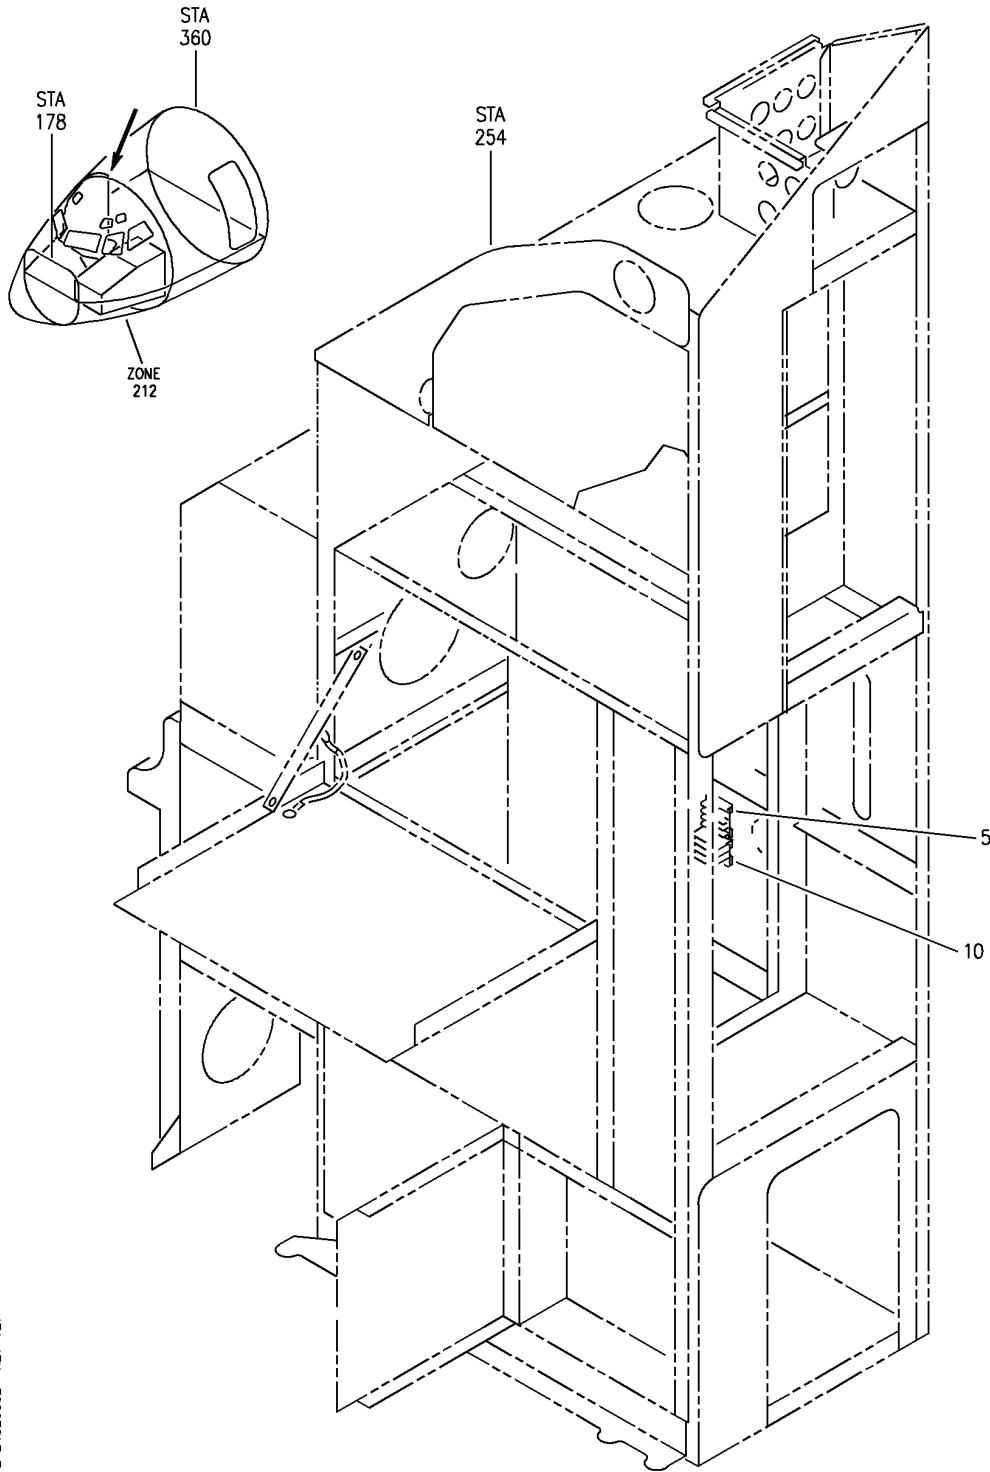

BOEING
737-600/700/800/900
PARTS CATALOG (MAINTENANCE)

E 24520002 REV 127

EQUIPMENT INSTL-P6 CB PNL (28-VOLT AC POWER DISTRIBUTION ONLY)
FIGURE 2

24-52-00-02

HAP
FEB 10/07

24-52-00-02
PAGE 0