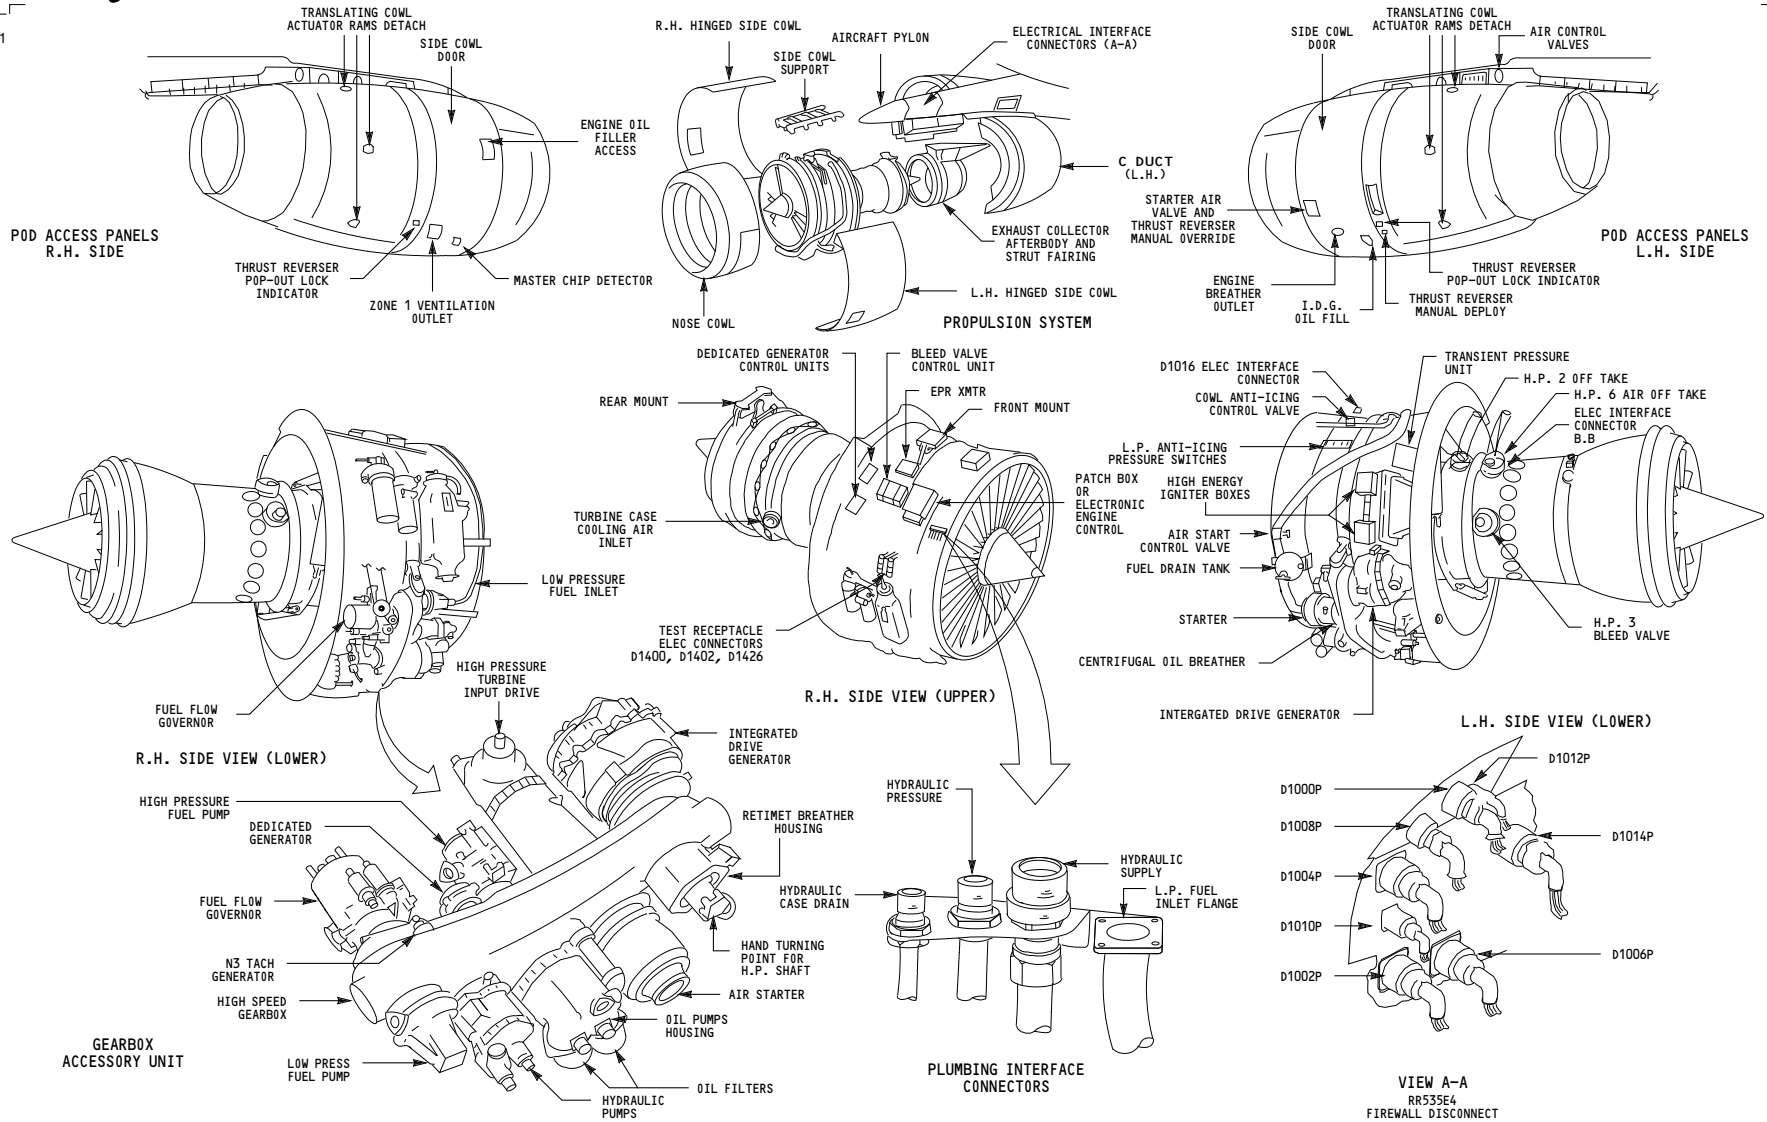

5001

001-099

POWER PLANT - GENERAL ARRANGEMENT

D280N032S

71-00-00

Page 101

Jan 21/2005