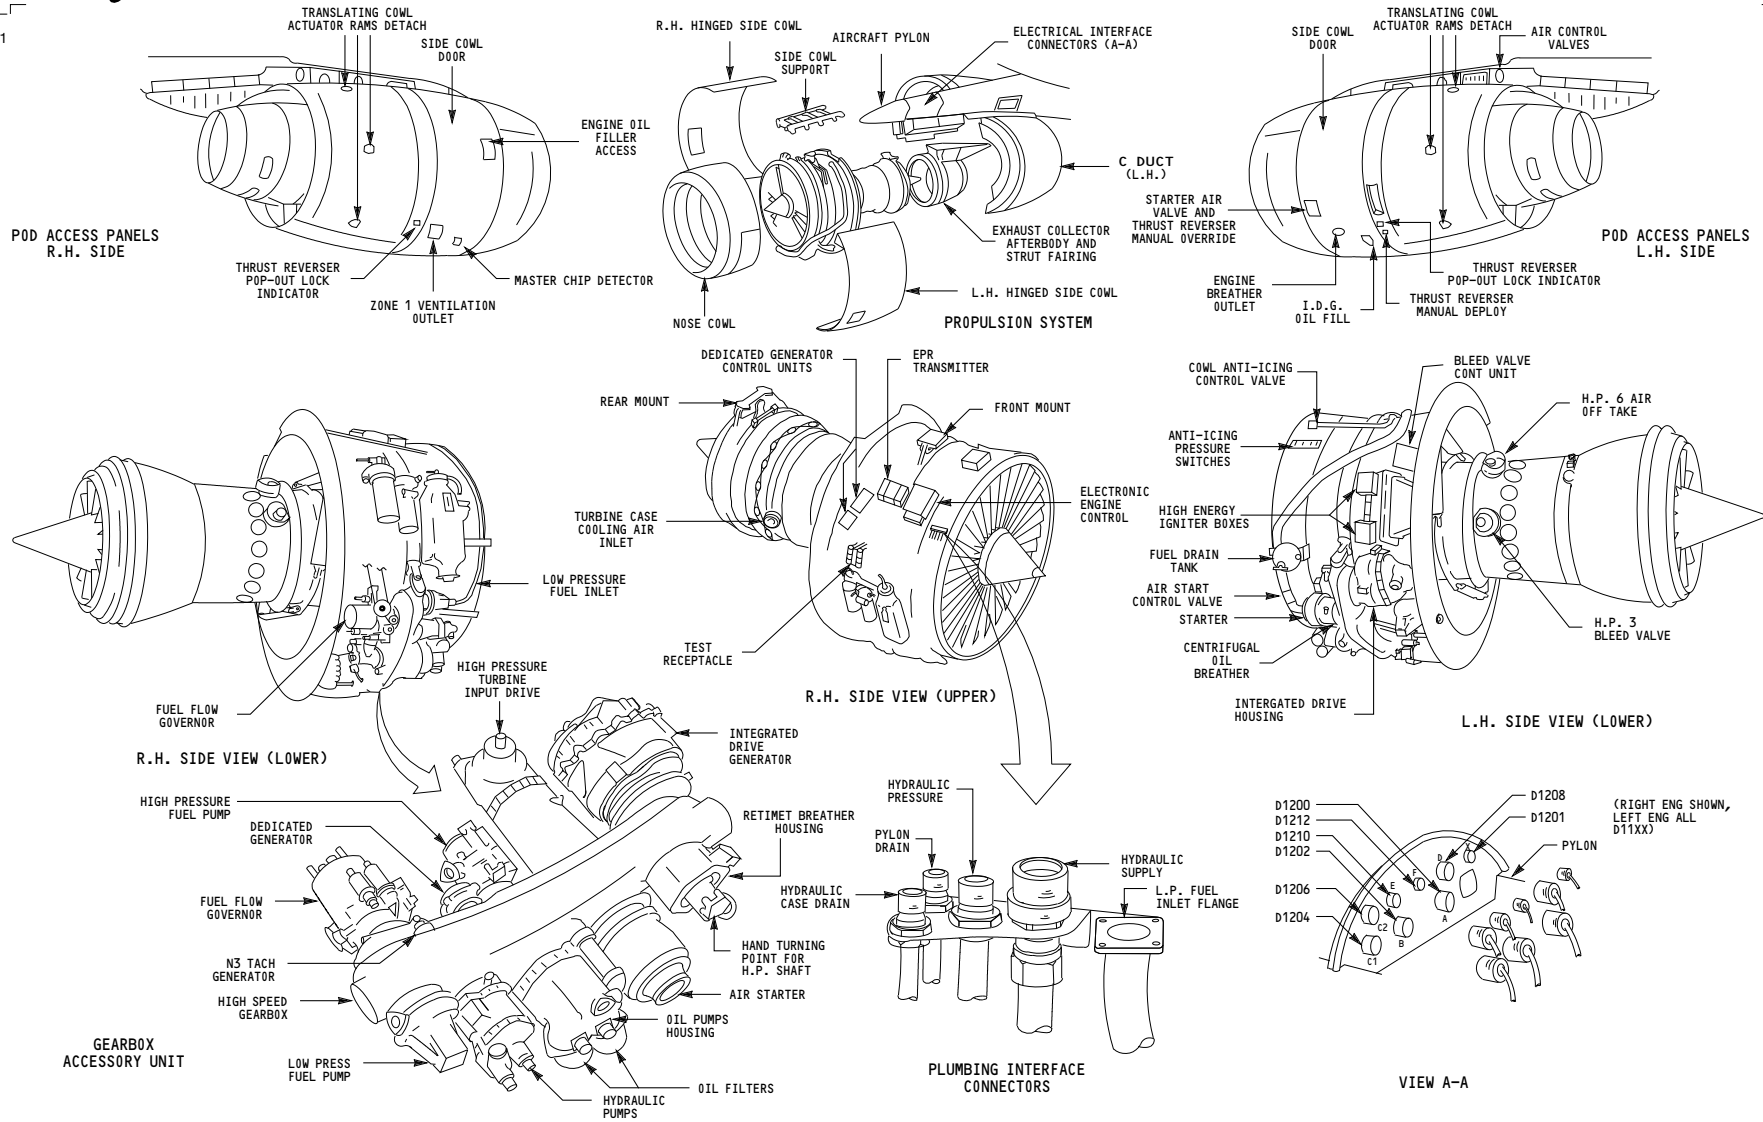

5011

115-199

POWER PLANT - GENERAL ARRANGEMENT

D280N032S

71-00-00

Page 102

Jan 21/2005