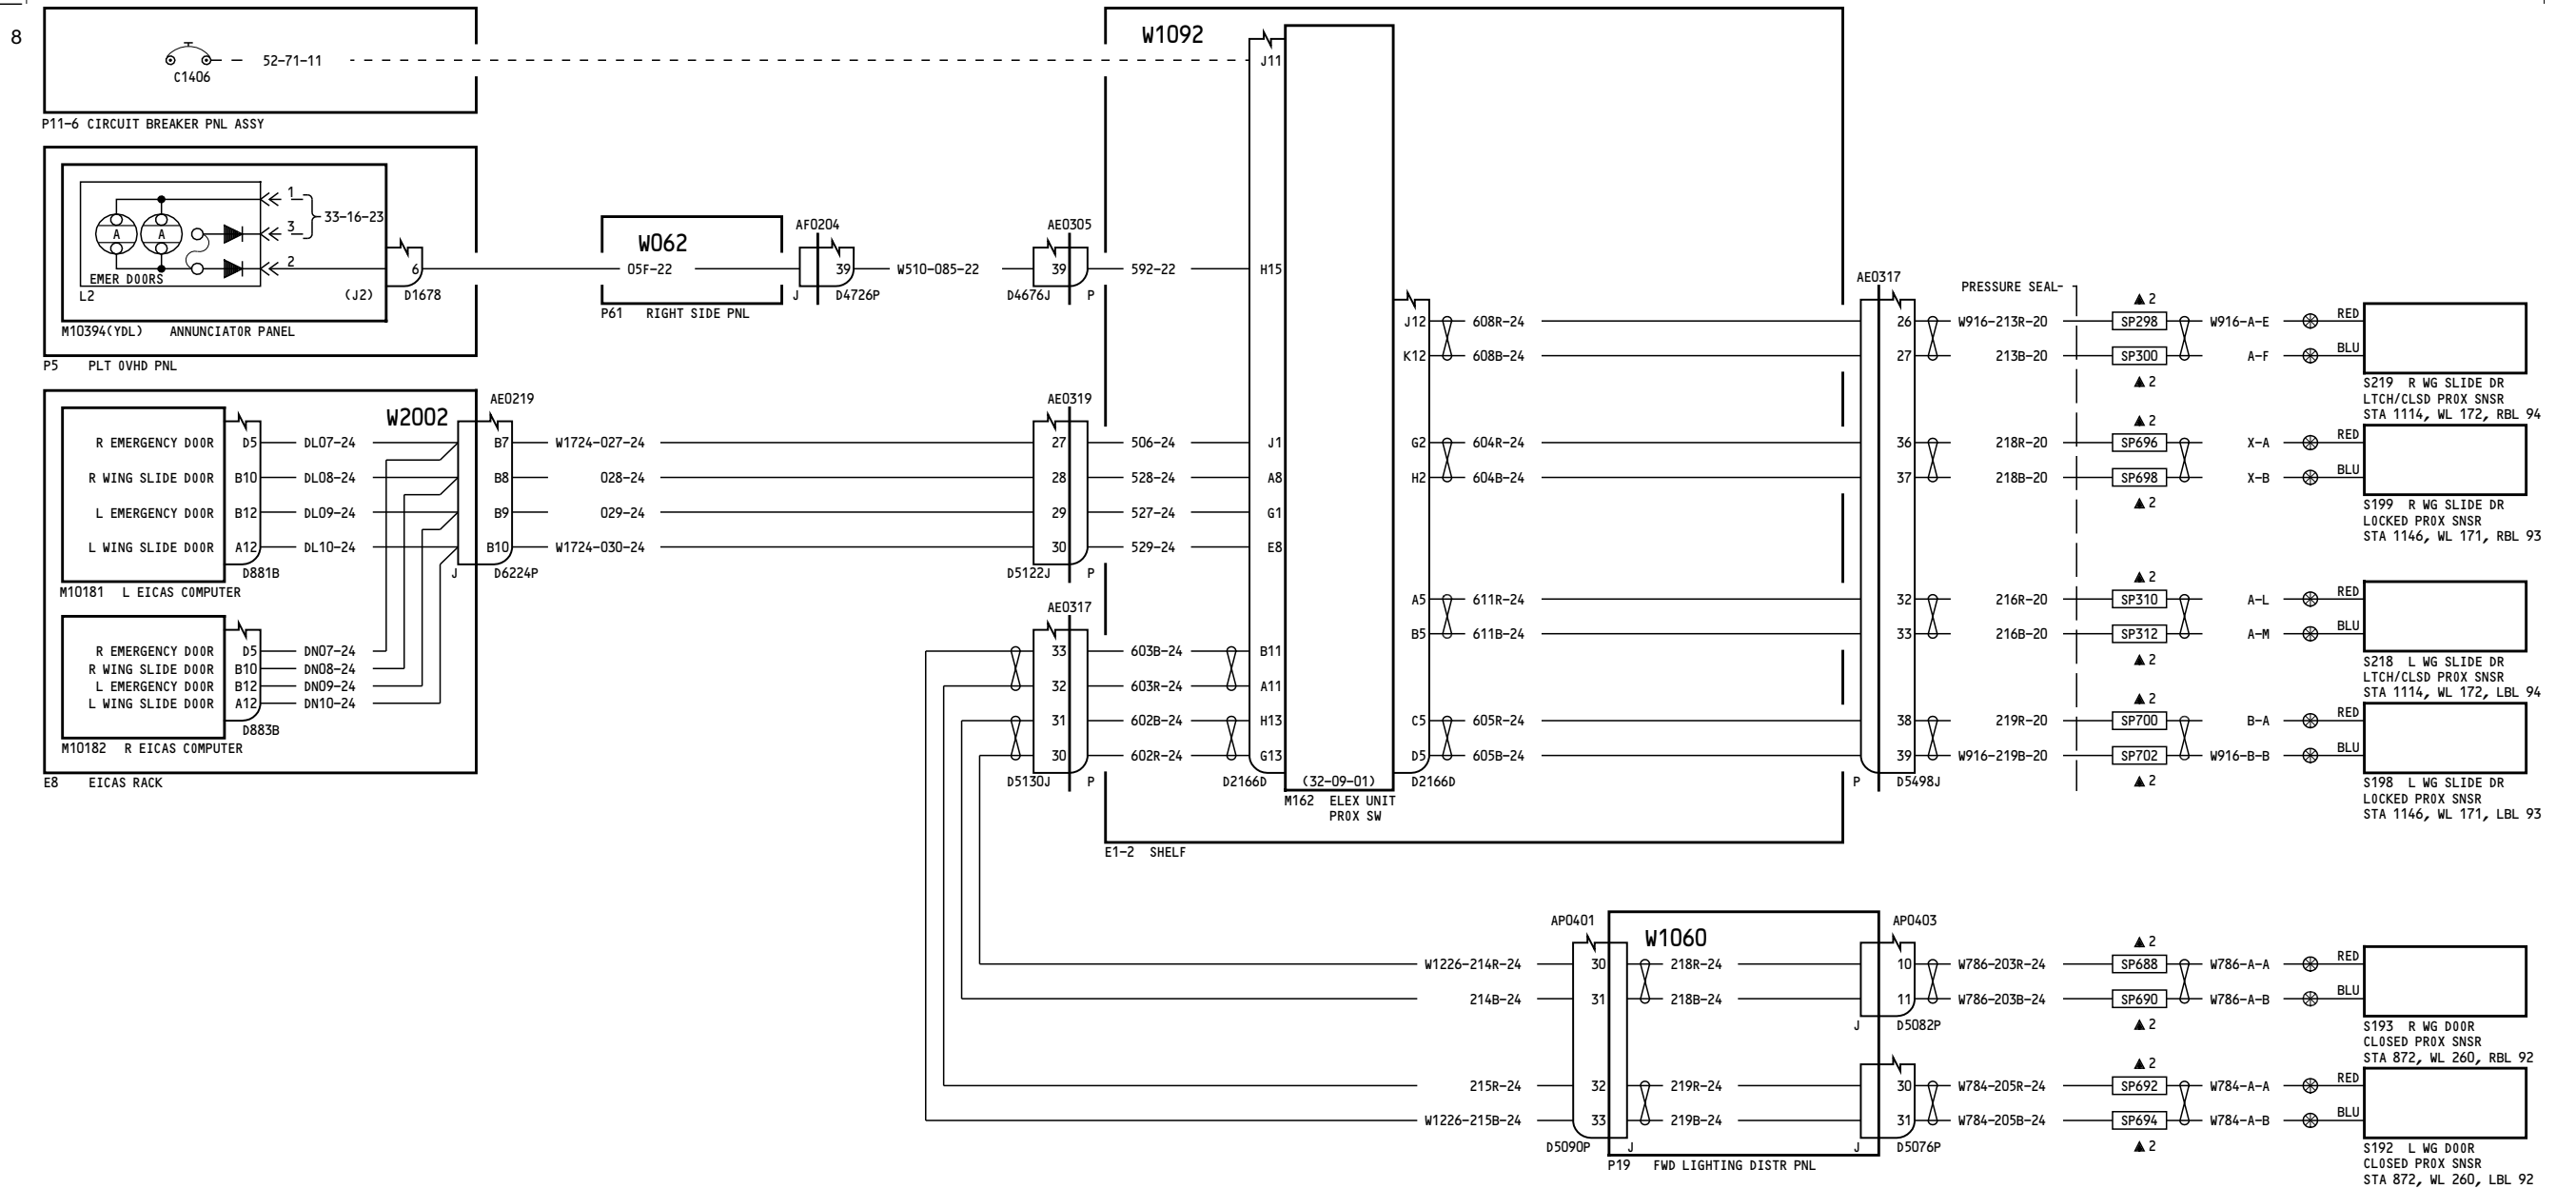

050-099

**DOOR WARNING-
WING & SLIDE DOORS**

52-71-12

Page 1

D280T132

Jan 21/2005

52-71-12

Page 1

Jan 21/2005