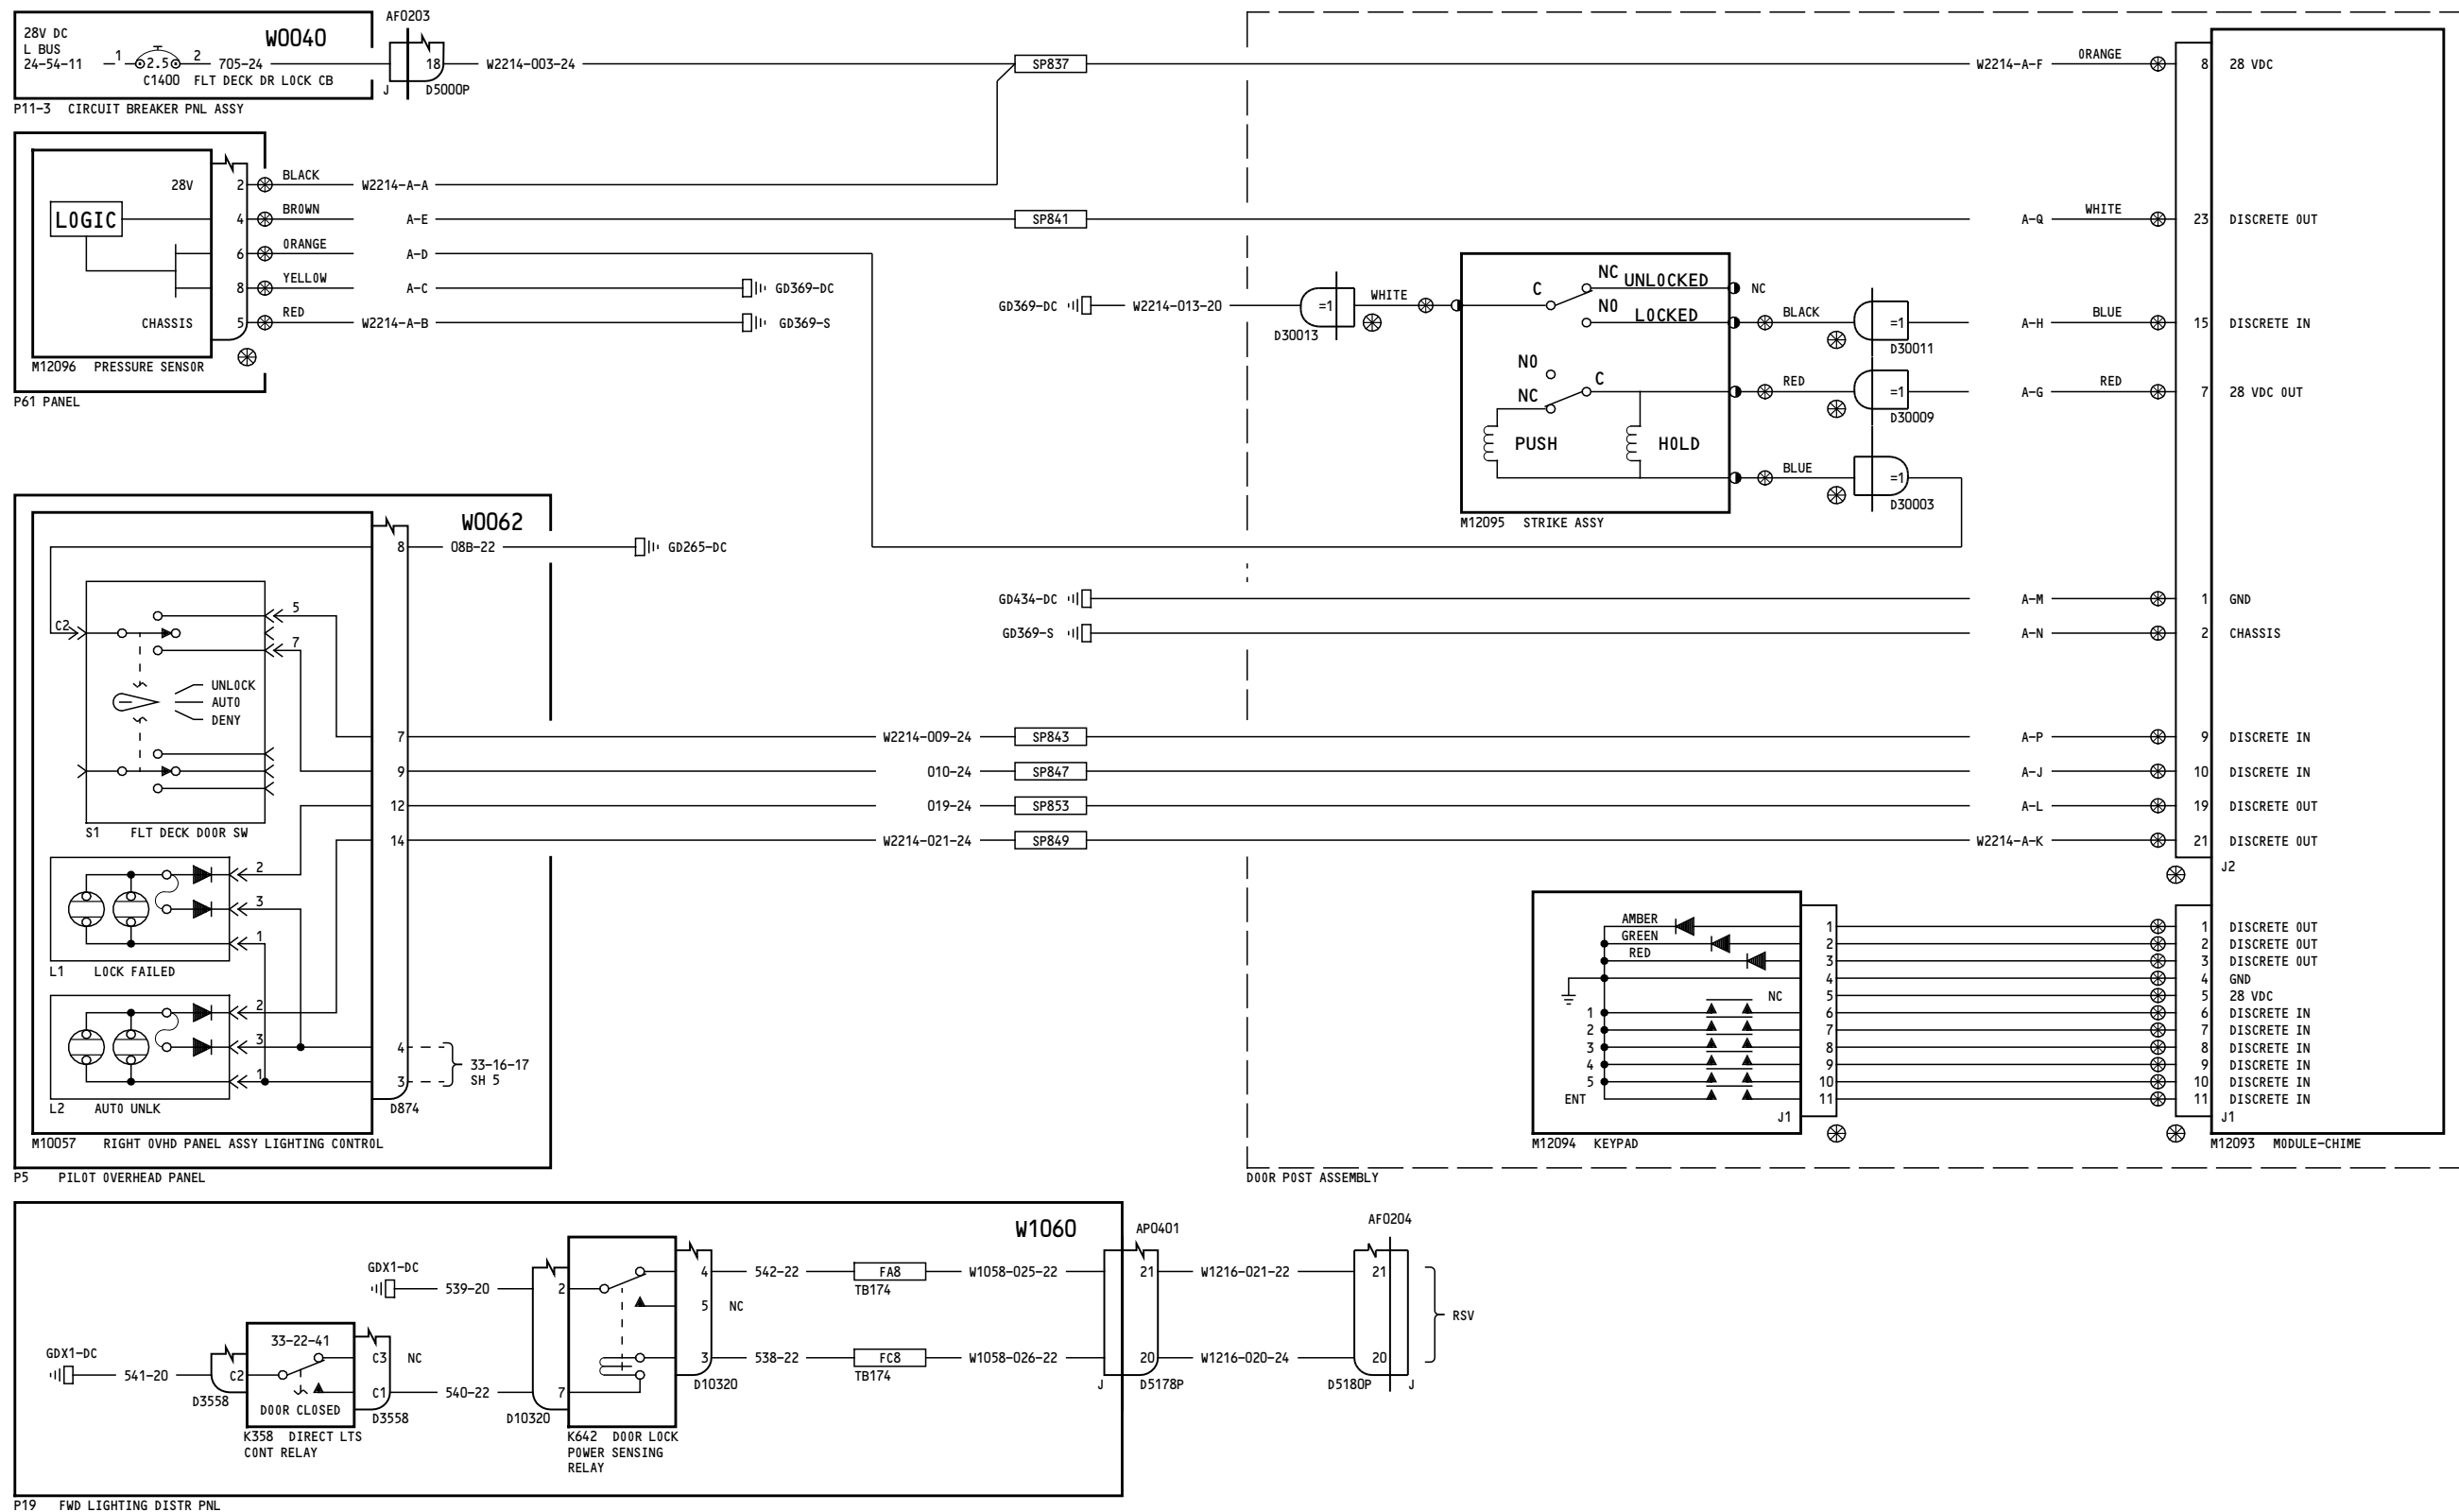

-A
41

167

DOOR LOCK-FLIGHT COMPARTMENT

52-51-11

Page 1.8

Mar 09/2006

D280T132

Incorporates
25-0325 R04

52-51-11

Page 1.8

Mar 09/2006