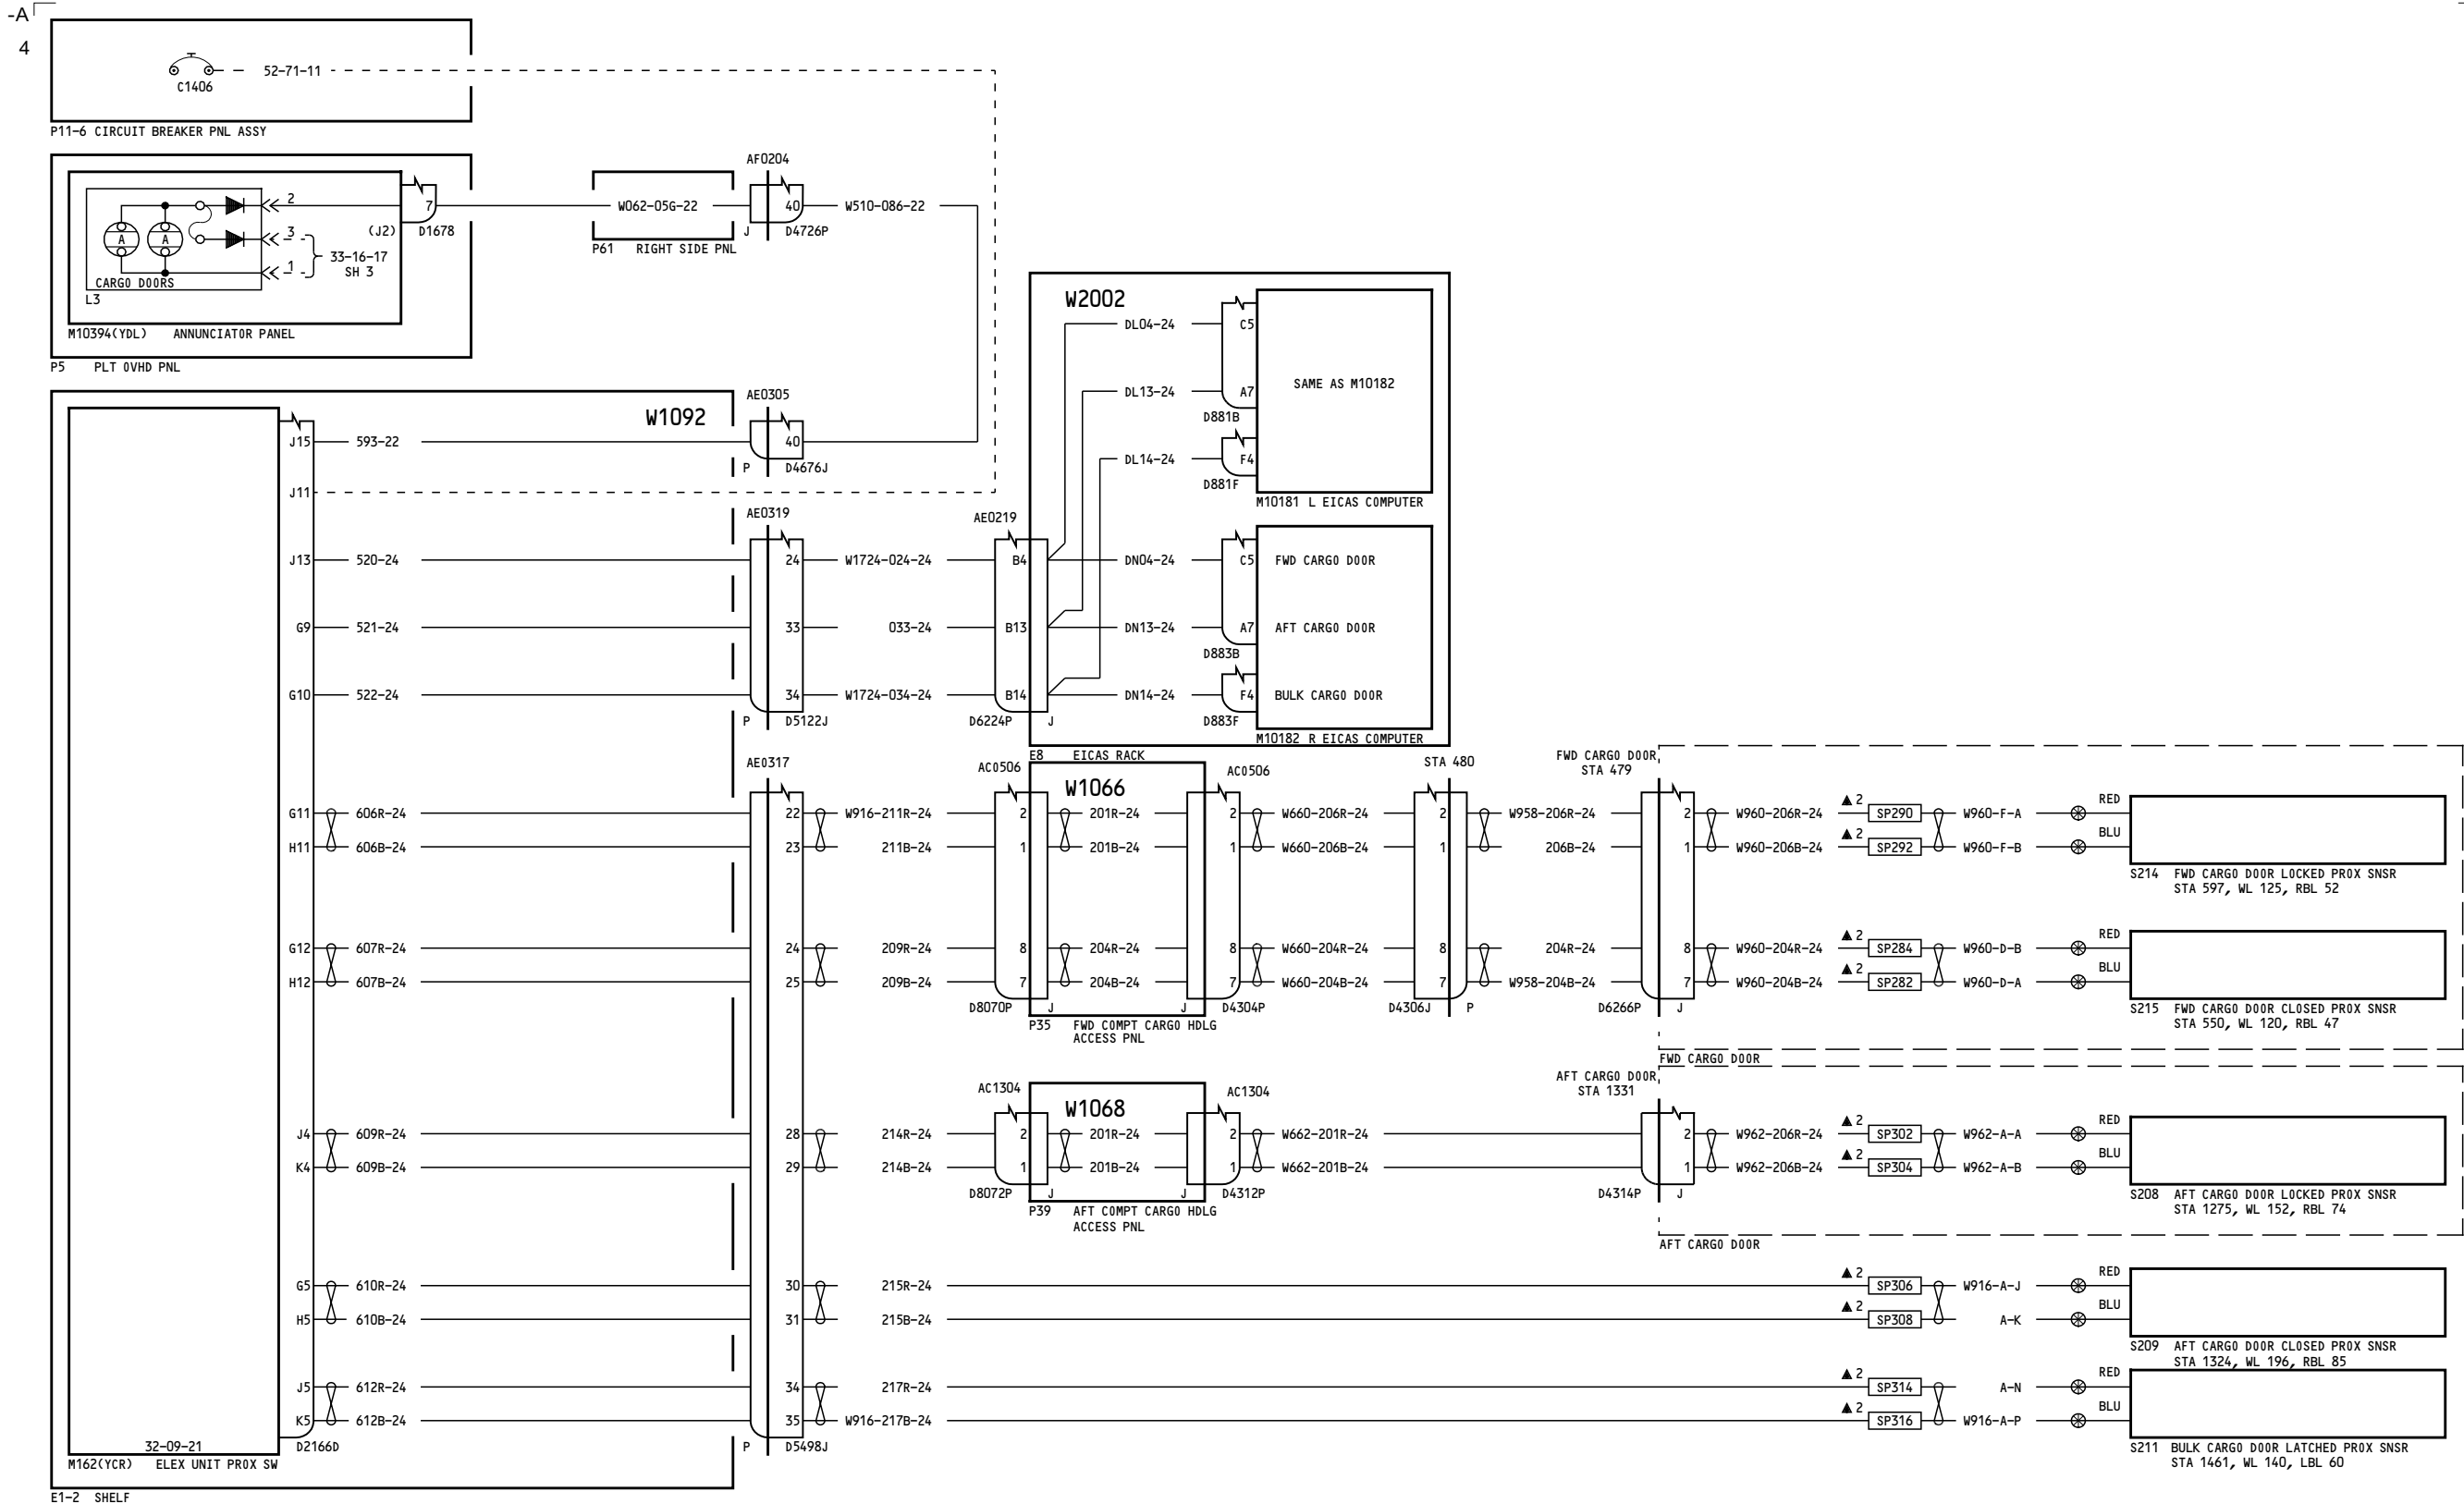

ALL

DOOR WARNING-CARGO DOORS

D280T132

52-71-13

Page 1

Jan 21/2005

52-71-13

Page 1

Jan 21/2005