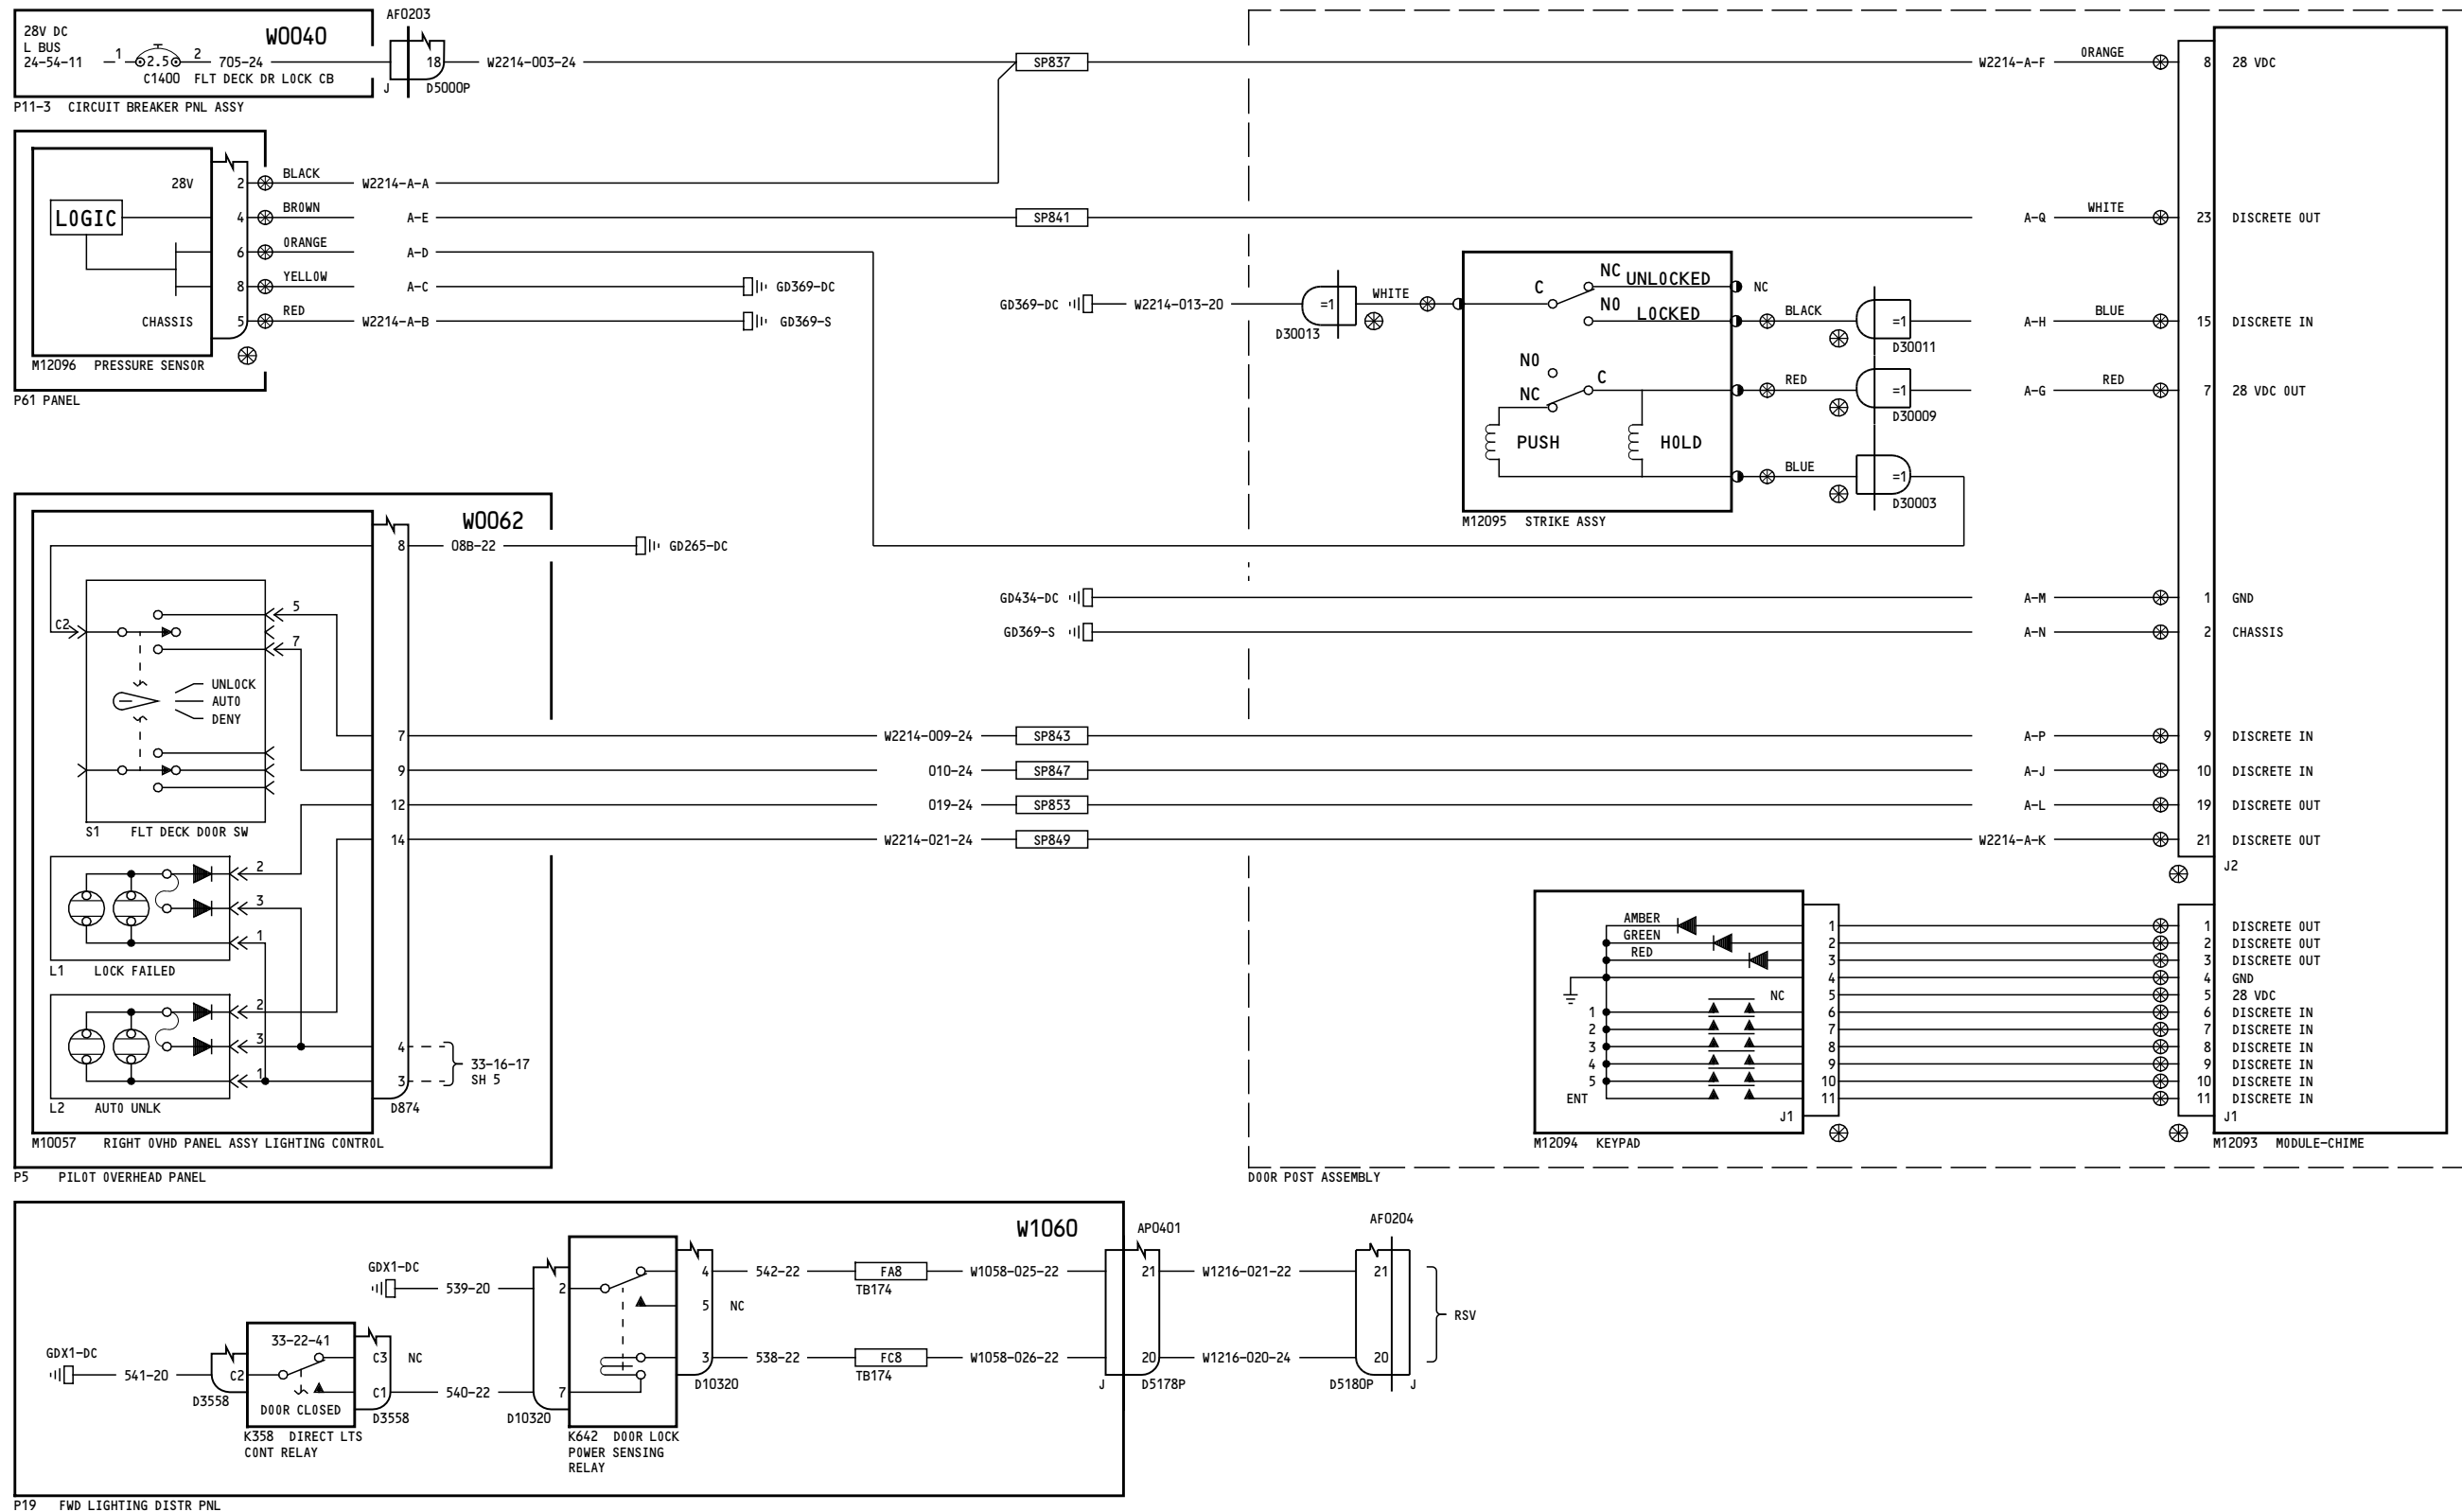

-A
41

162

DOOR LOCK-FLIGHT COMPARTMENT

D280T132

52-51-11

Page 1.5

Mar 09/2006

Incorporates
25-0325 R03

52-51-11

Page 1.5

Mar 09/2006