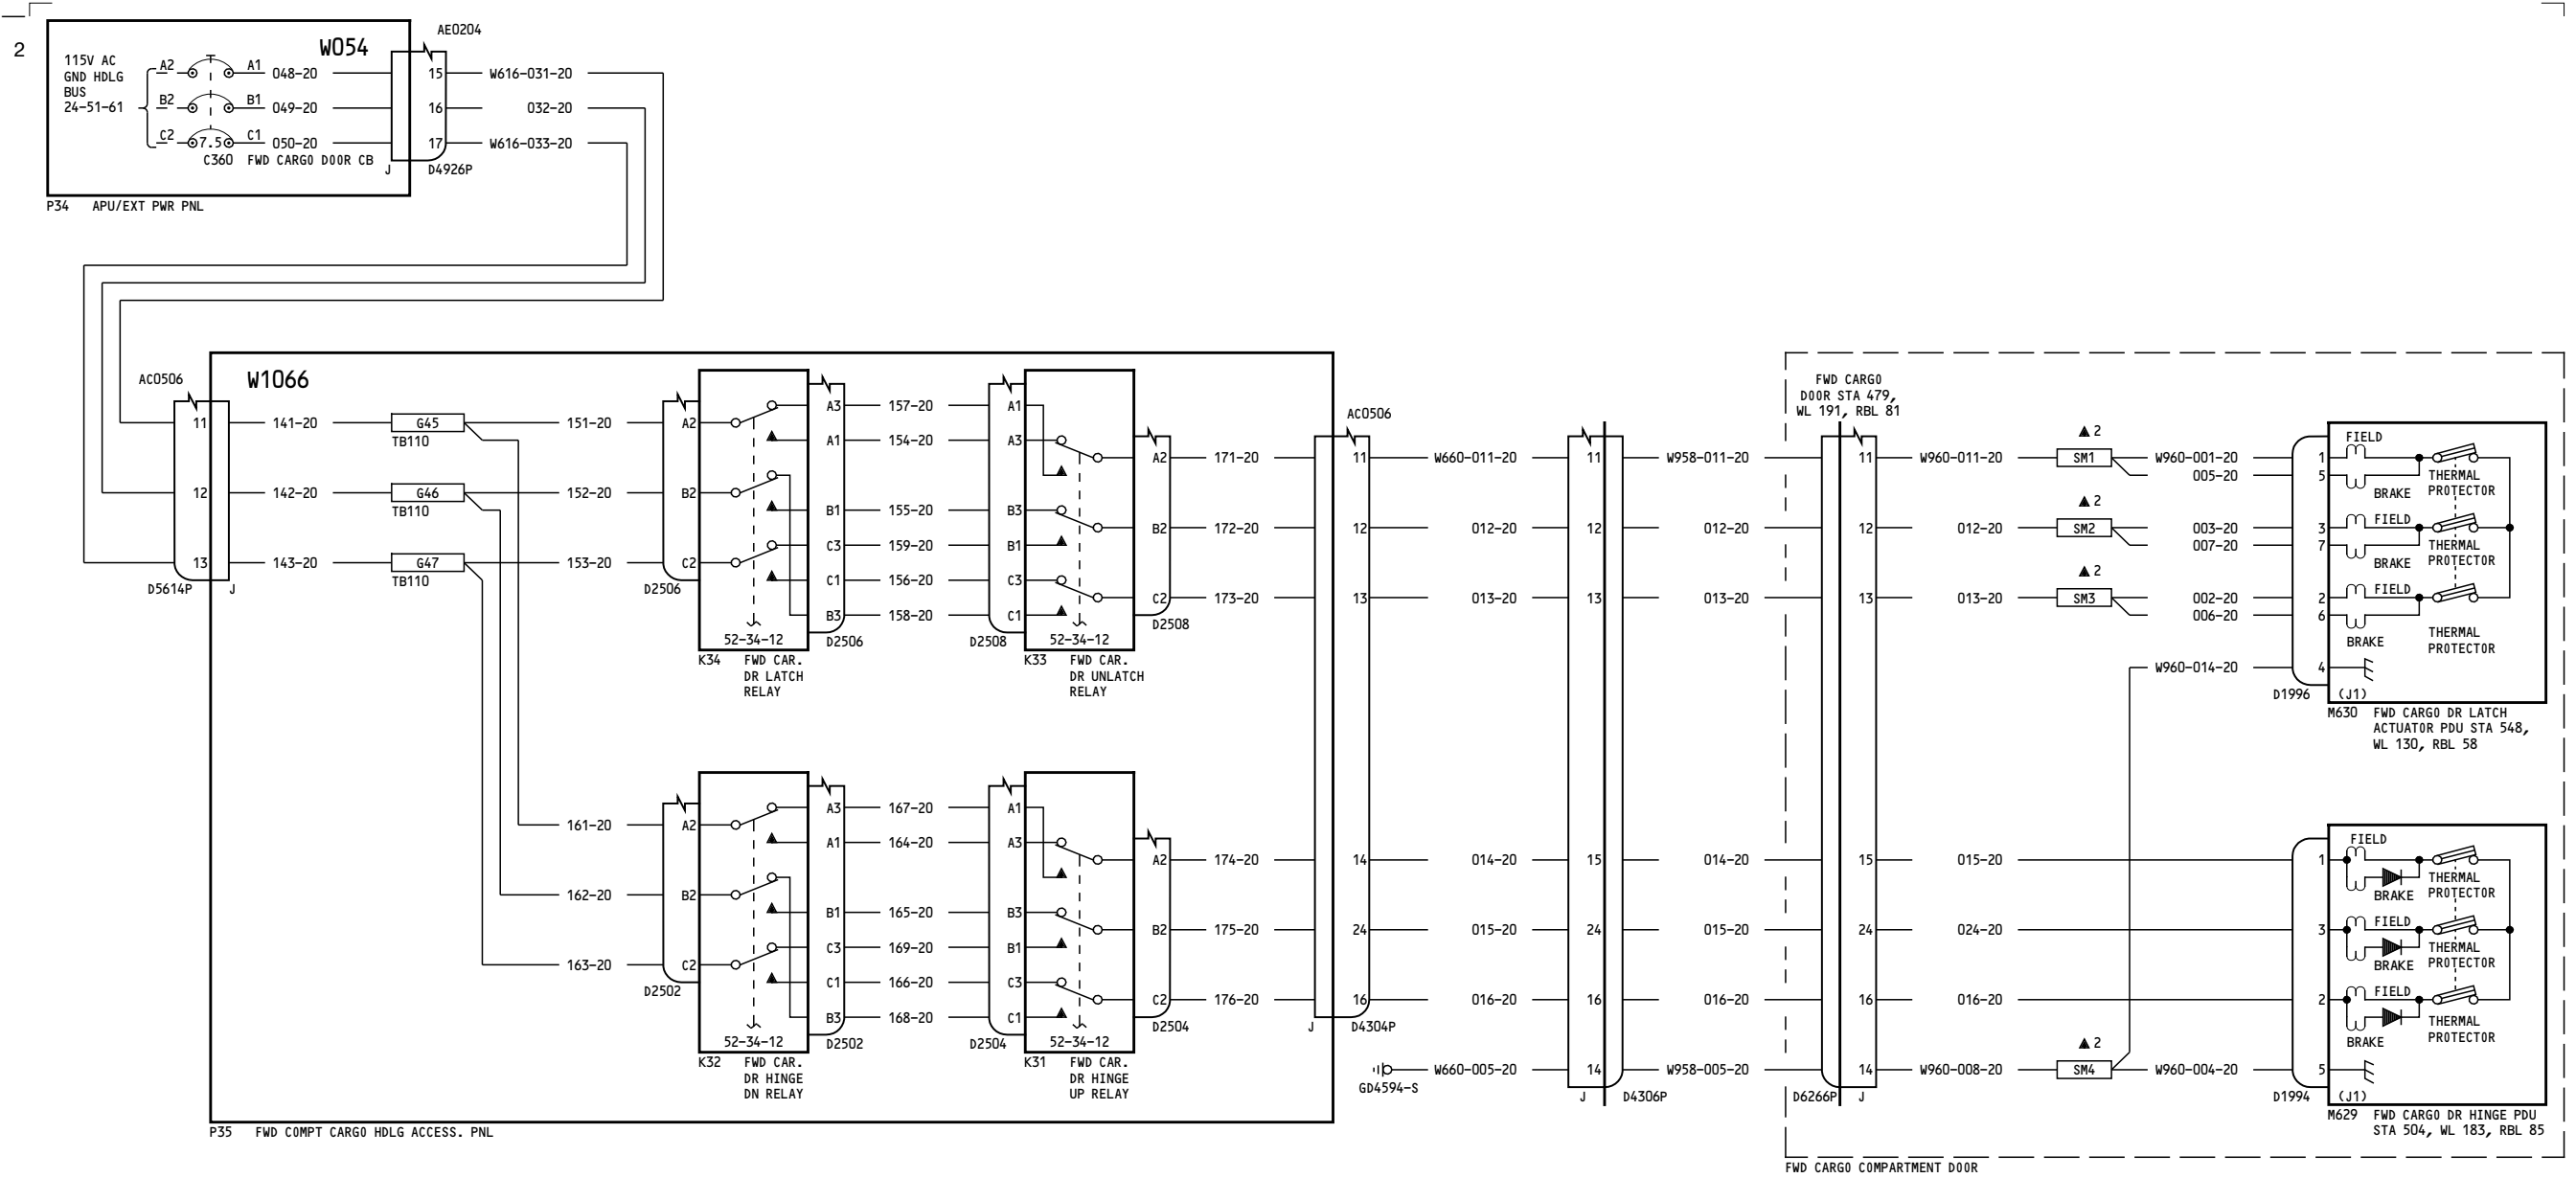

ALL

**FORWARD CARGO DOOR-
POWER**

52-34-11

Page 1

D280T132

Jan 21/2005

52-34-11

Page 1

Jan 21/2005