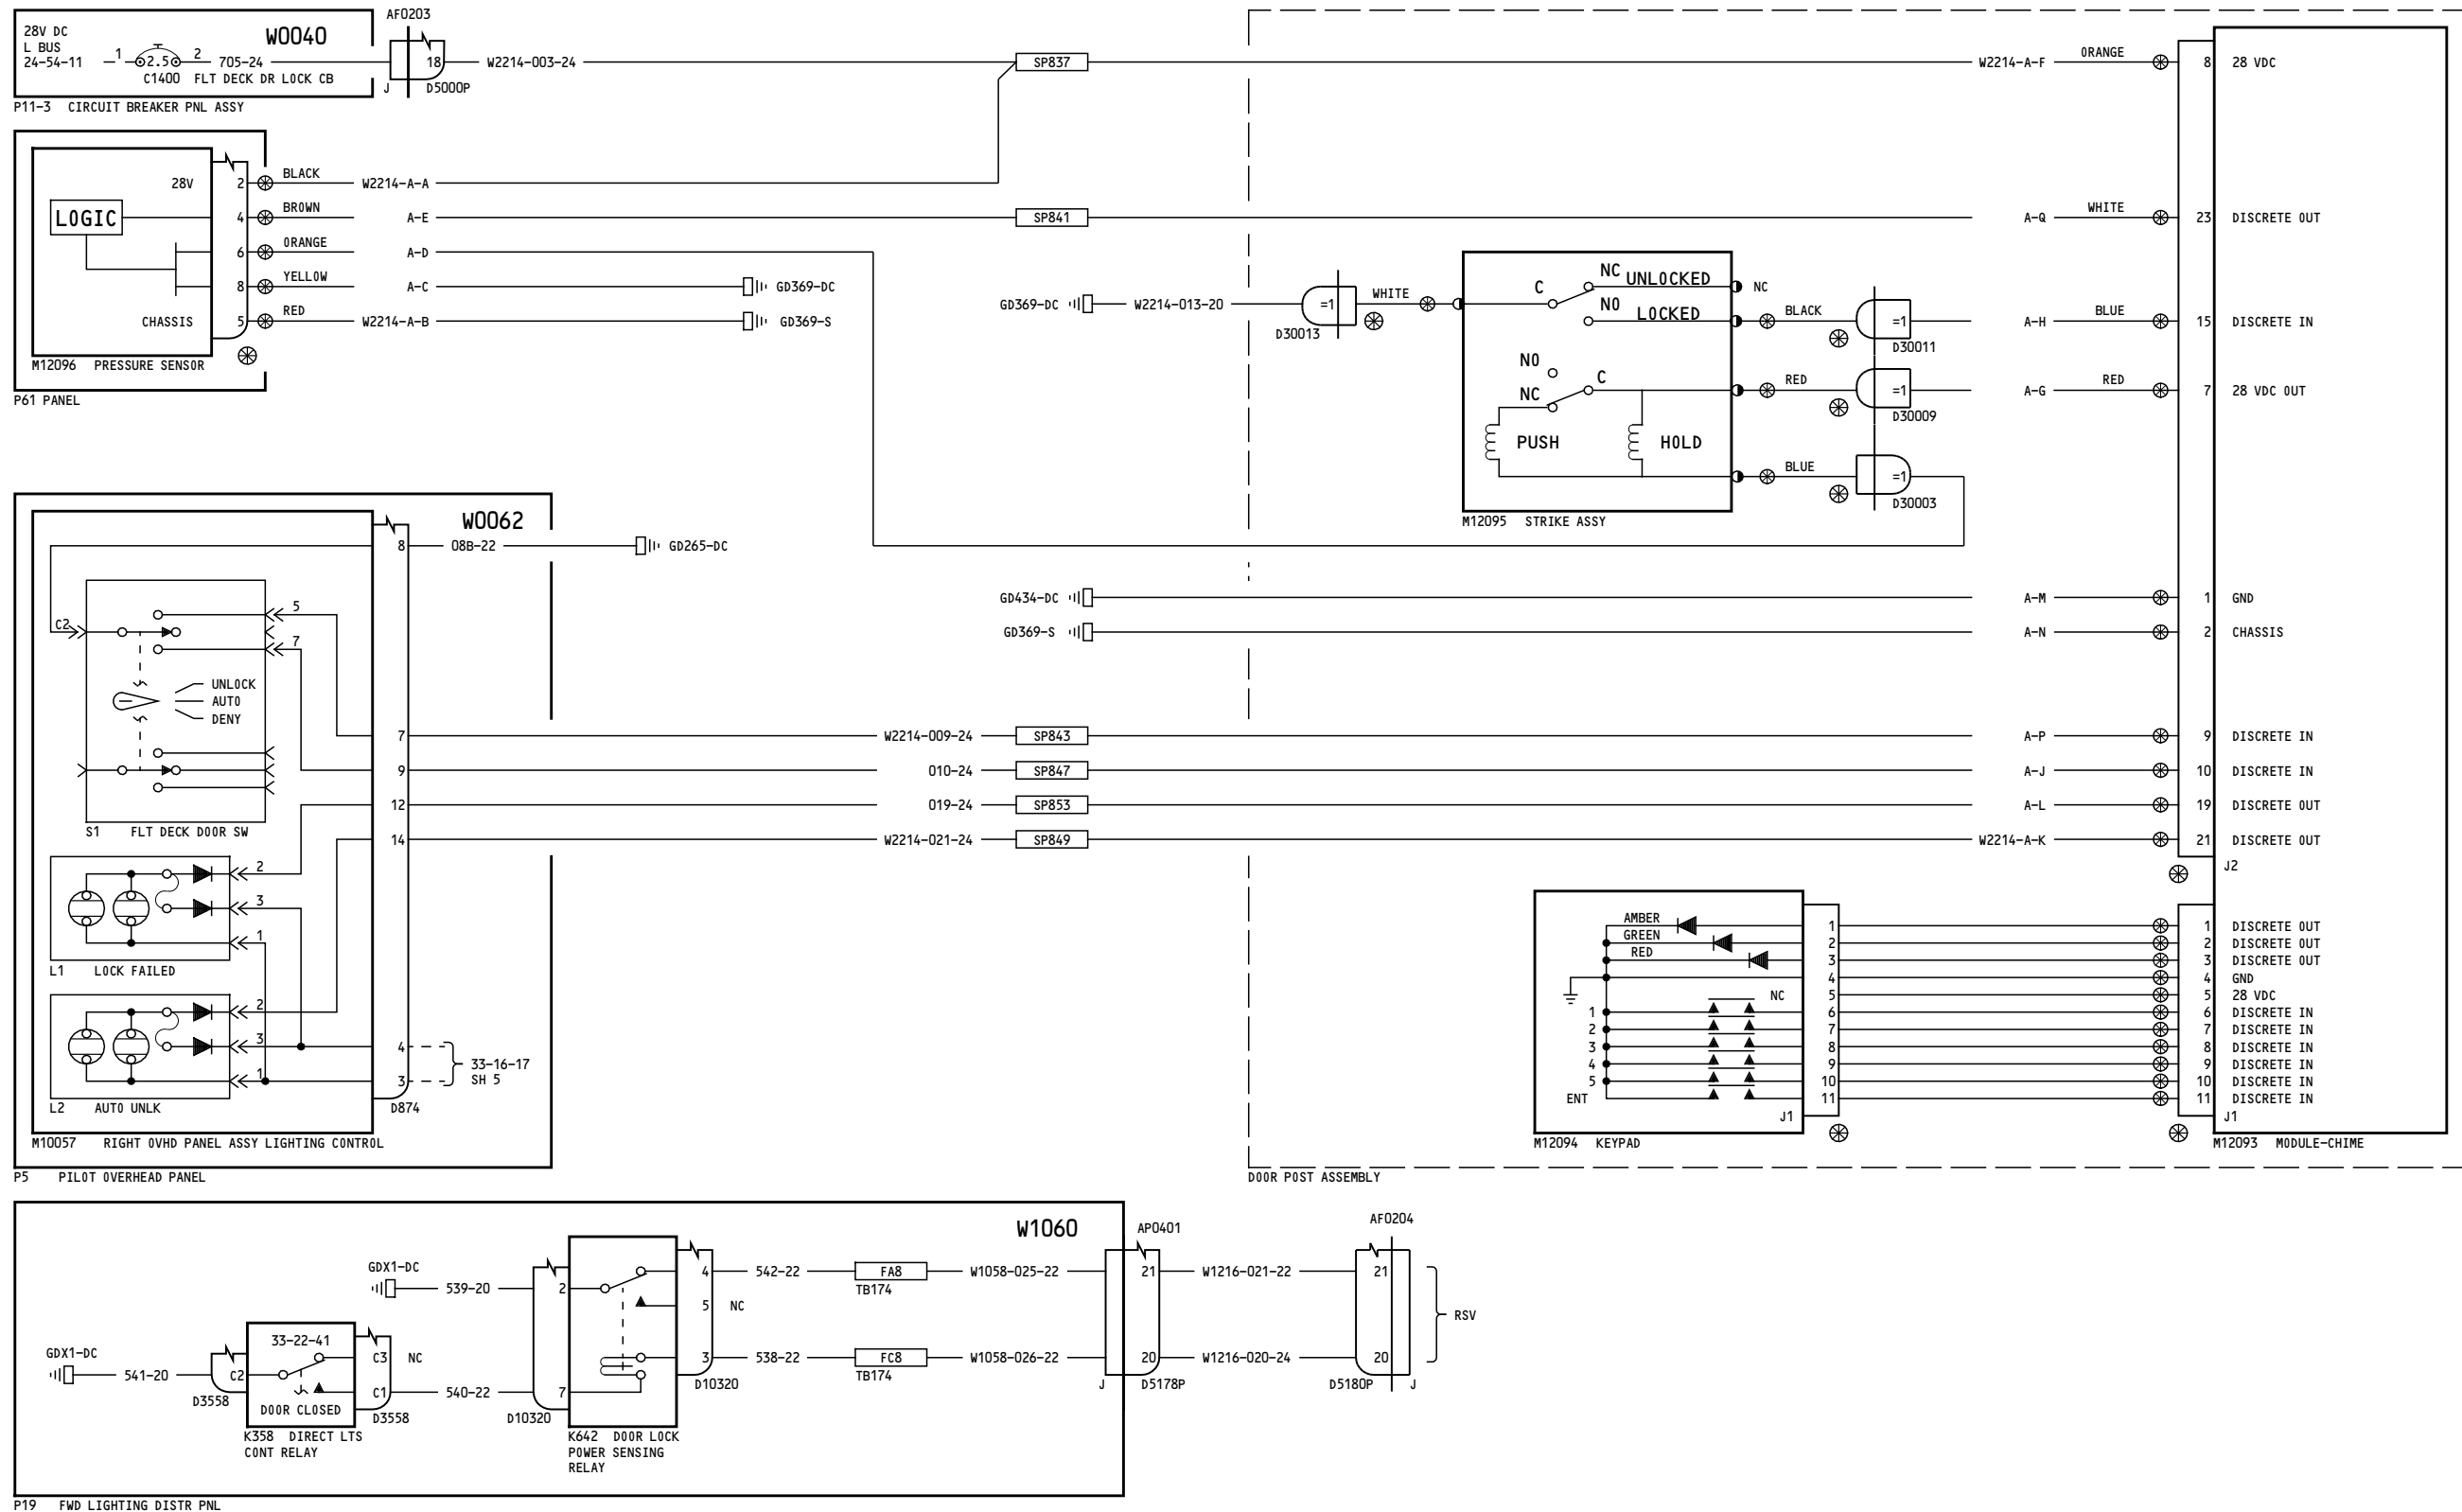

-A
41

156

**DOOR LOCK-
FLIGHT COMPARTMENT**

52-51-11

Page 1.4

D280T132

Mar 09/2006

Incorporates
25-0325 R07

52-51-11

Page 1.4

Mar 09/2006