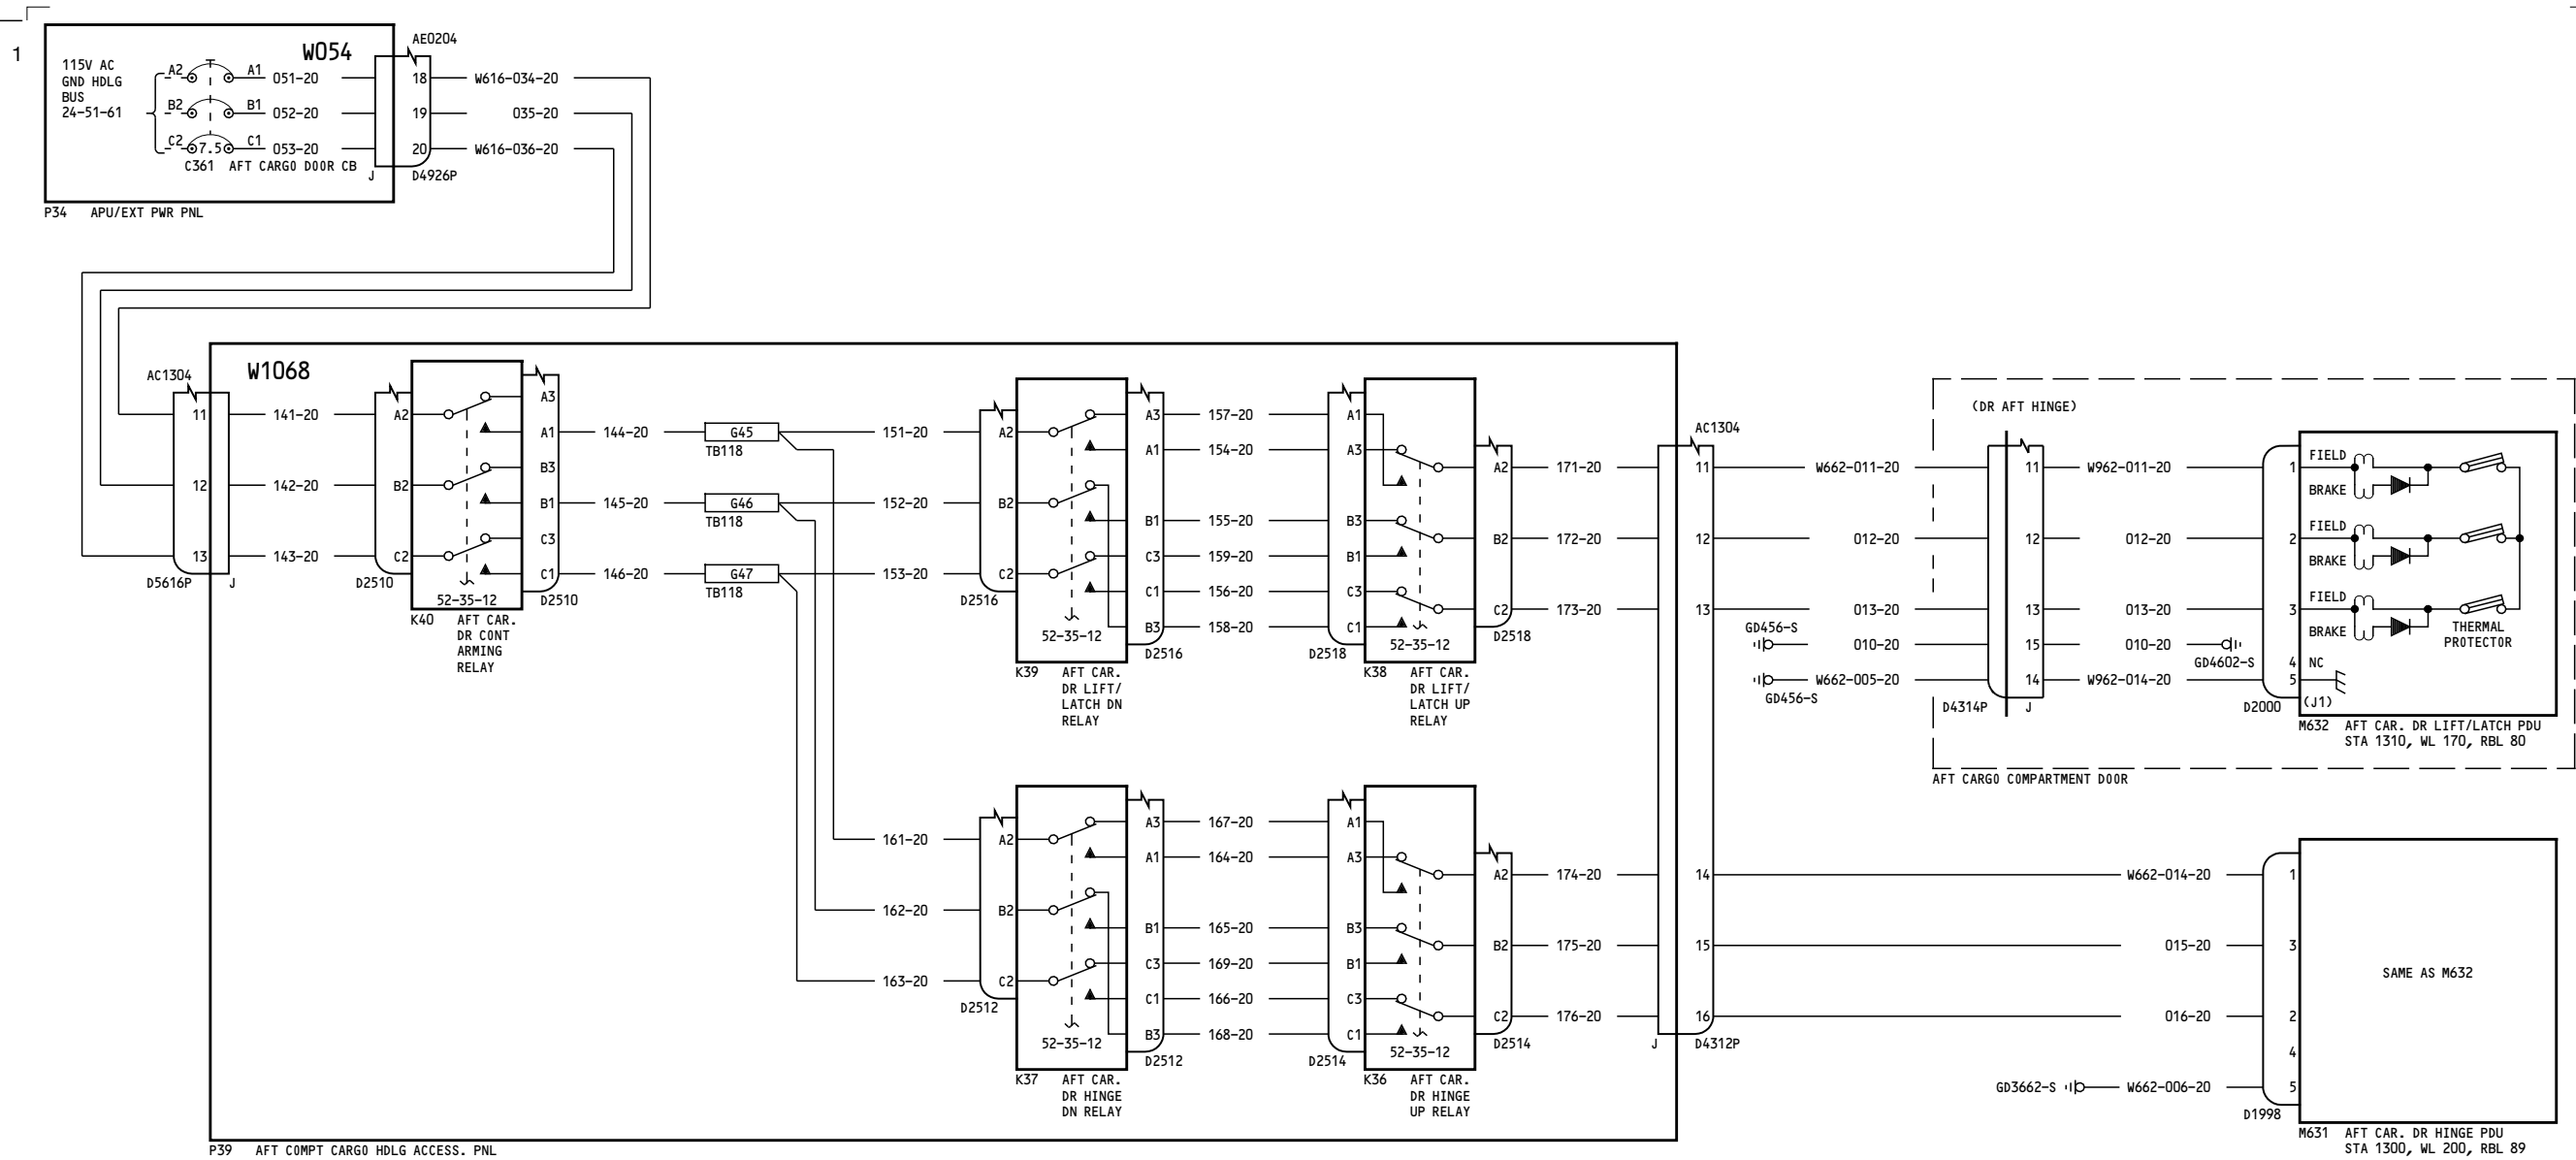

ALL	AFT CARGO DOOR-POWER
	52-35-11
	Page 1
	Jan 21/2005
	D280T132