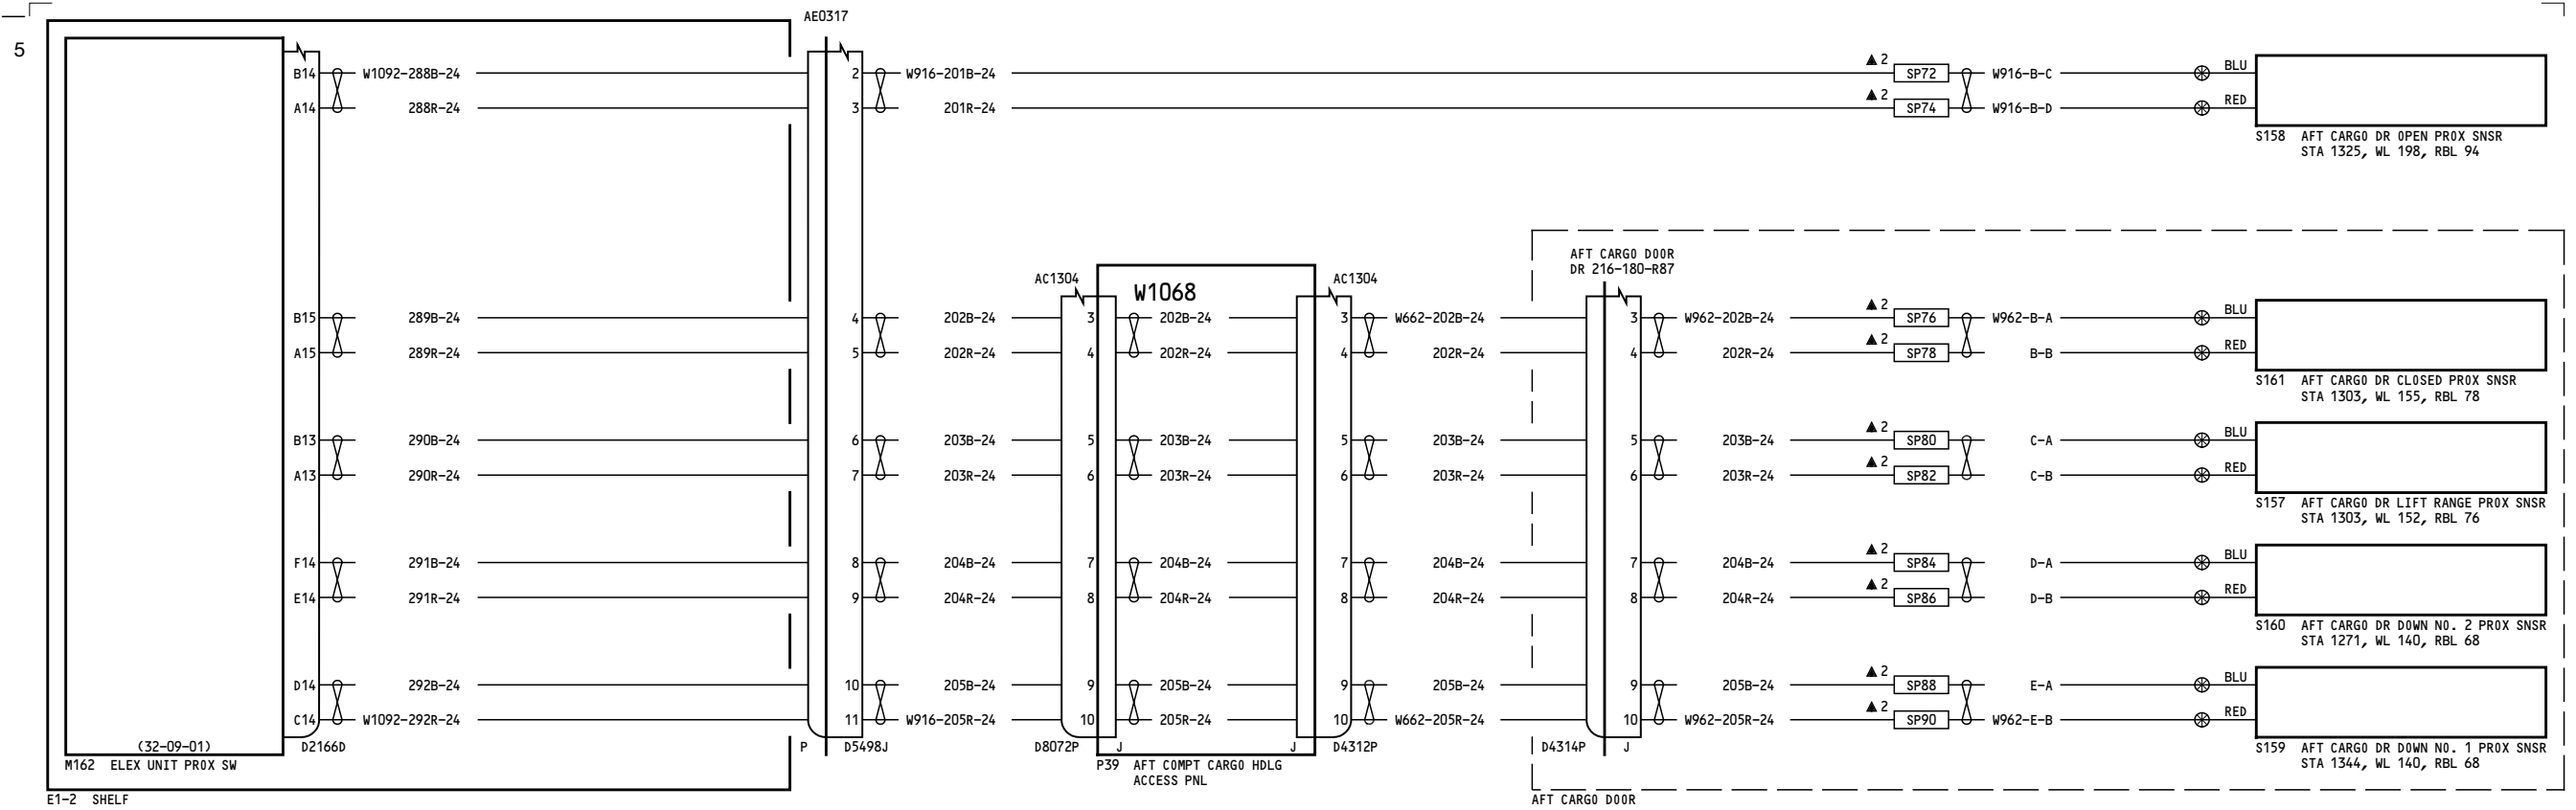

050-099

AFT CARGO DOOR-SENSORS

52-35-13

Page 1

Jan 21/2005

D280T132

52-35-13

Page 1

Jan 21/2005