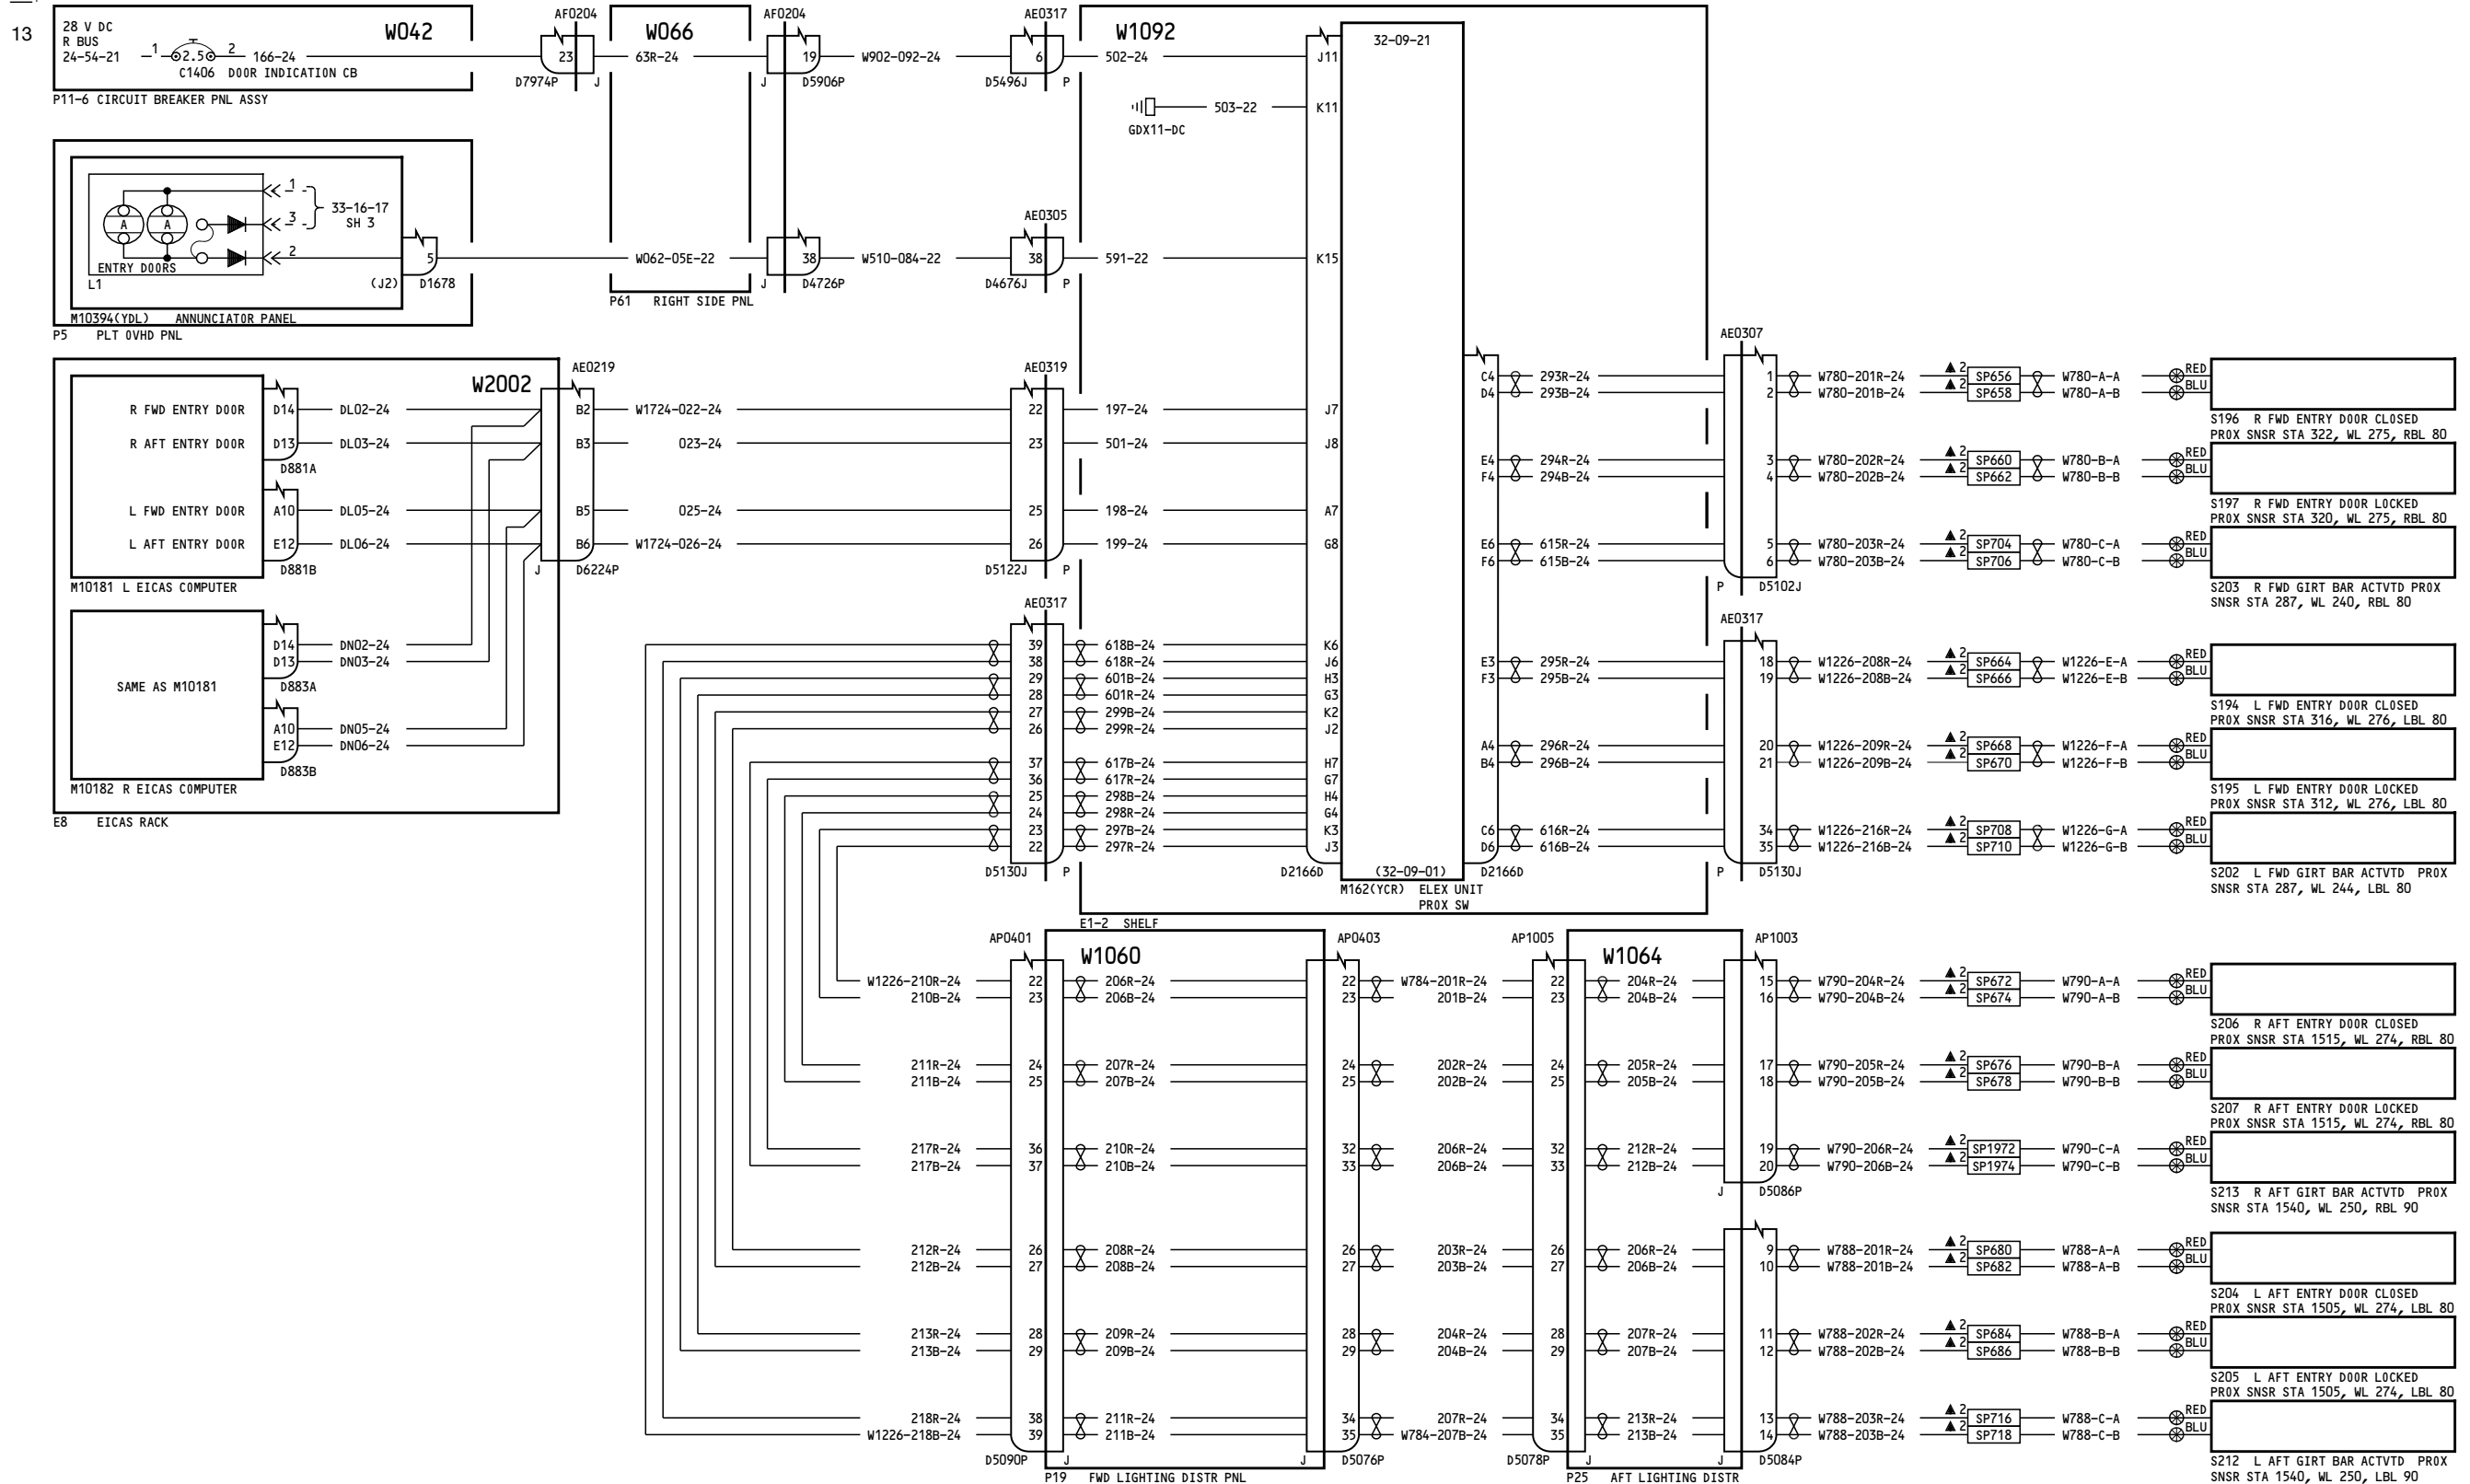

ALL

DOOR WARNING-ENTRY DOORS

D280T132

BOEING PROPRIETARY - Copyright © - Unpublished Work - See title page for details.