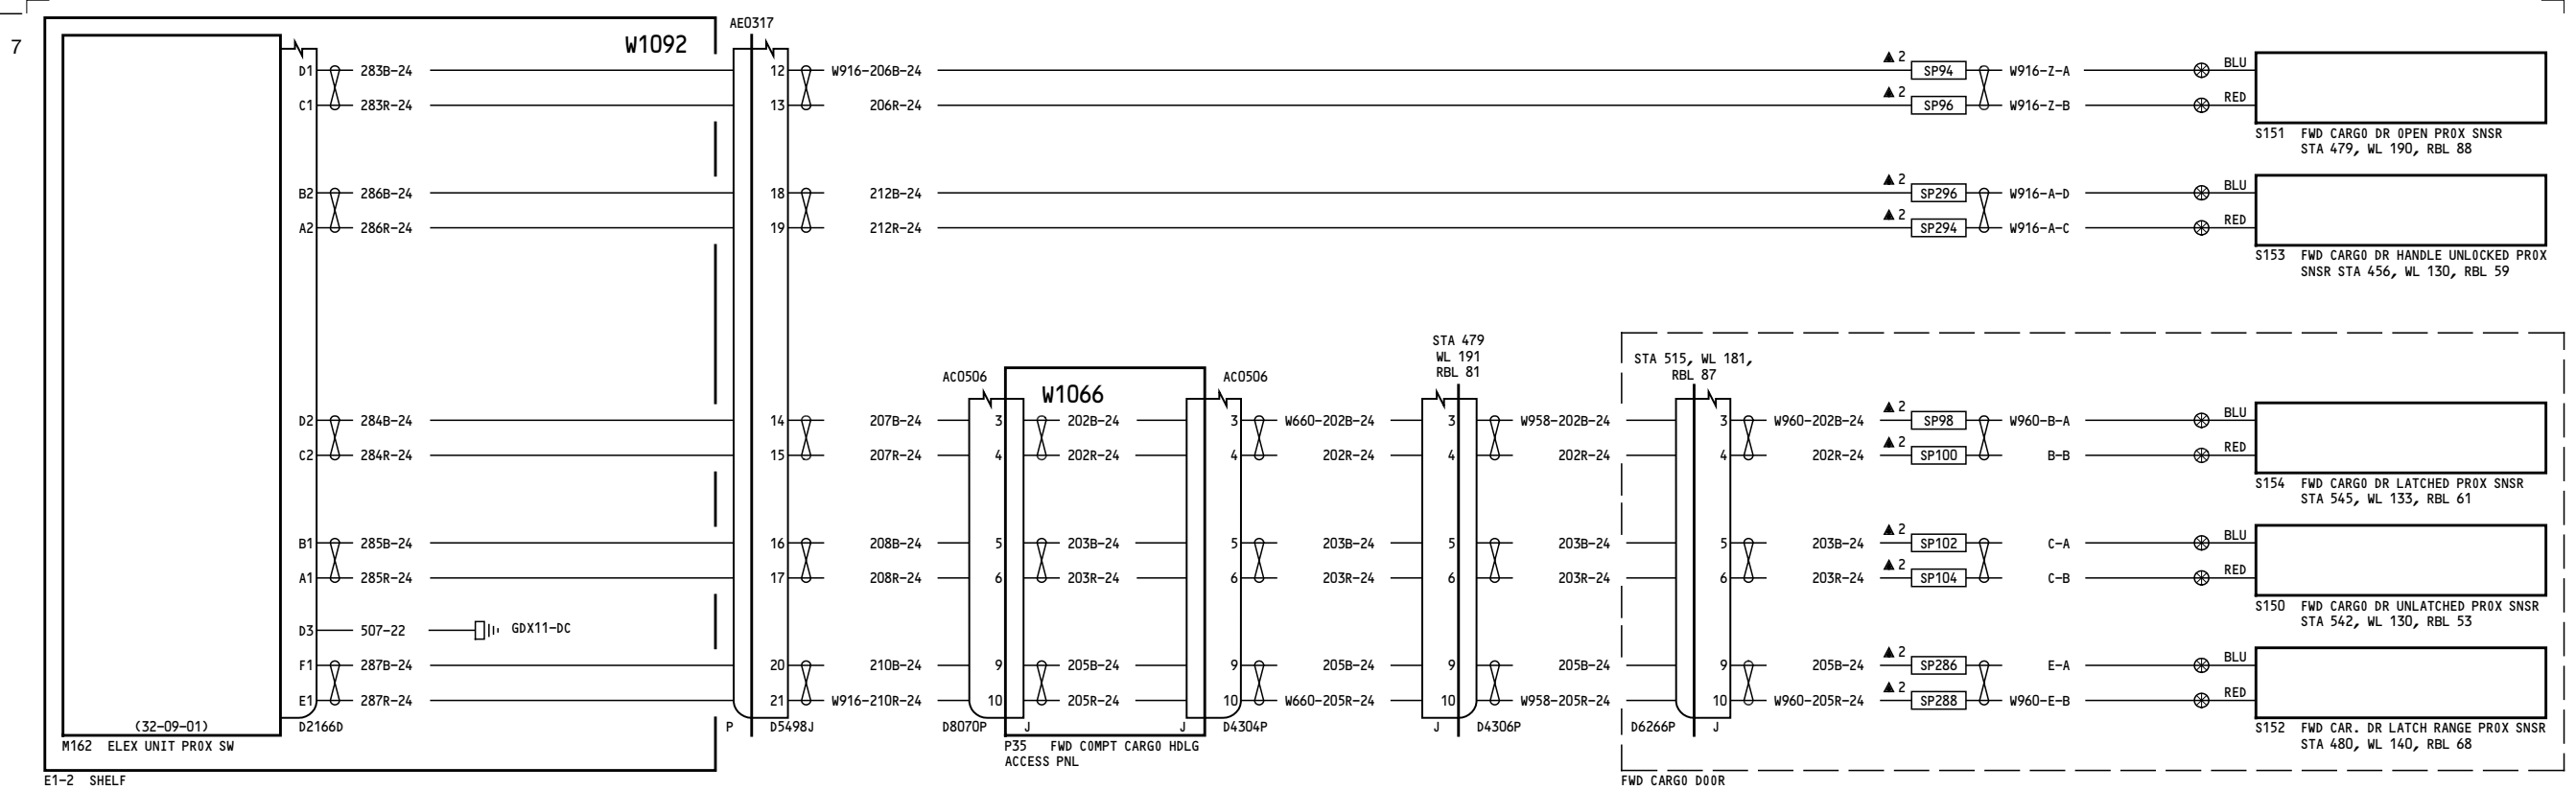

ALL

FORWARD CARGO DOOR-SENSORS

D280T132

52-34-13

Page 1

Jan 21/2005

52-34-13

Page 1

Jan 21/2005