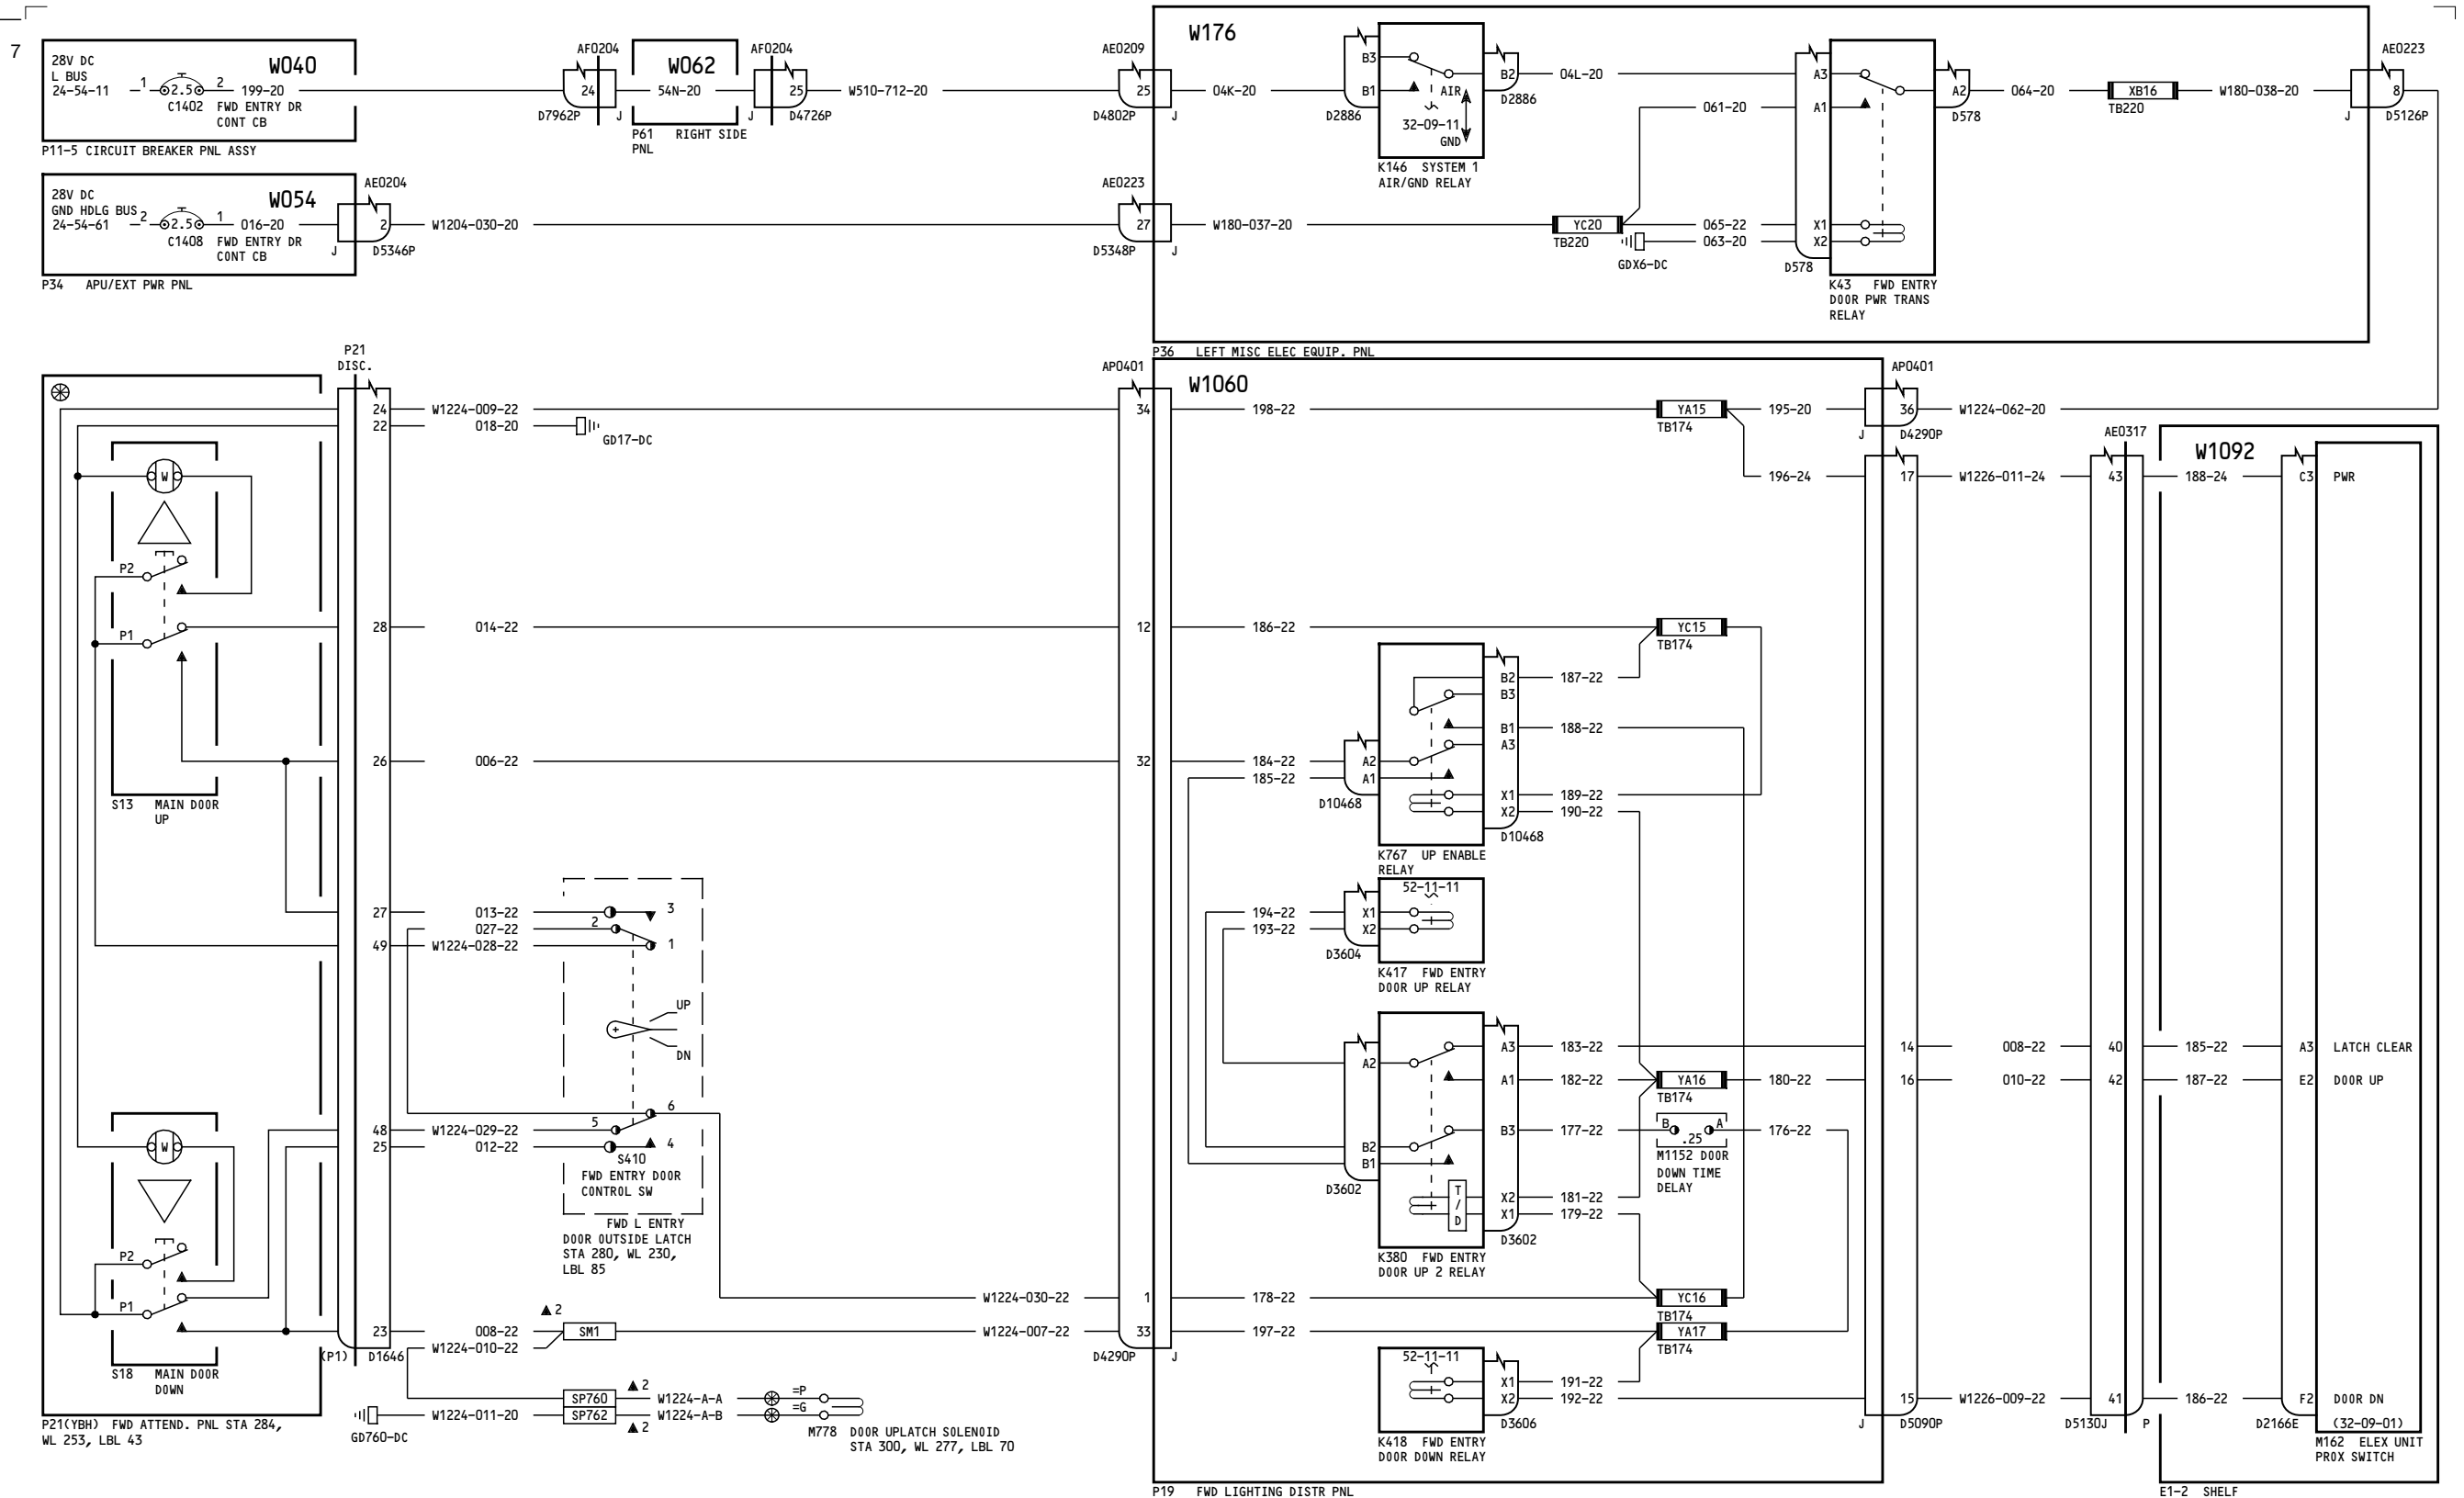

275-299

FORWARD ENTRY DOOR-CONTROL

52-11-12

Page 2

D280T132

Jan 21/2005

52-11-12

Page 2

Jan 21/2005