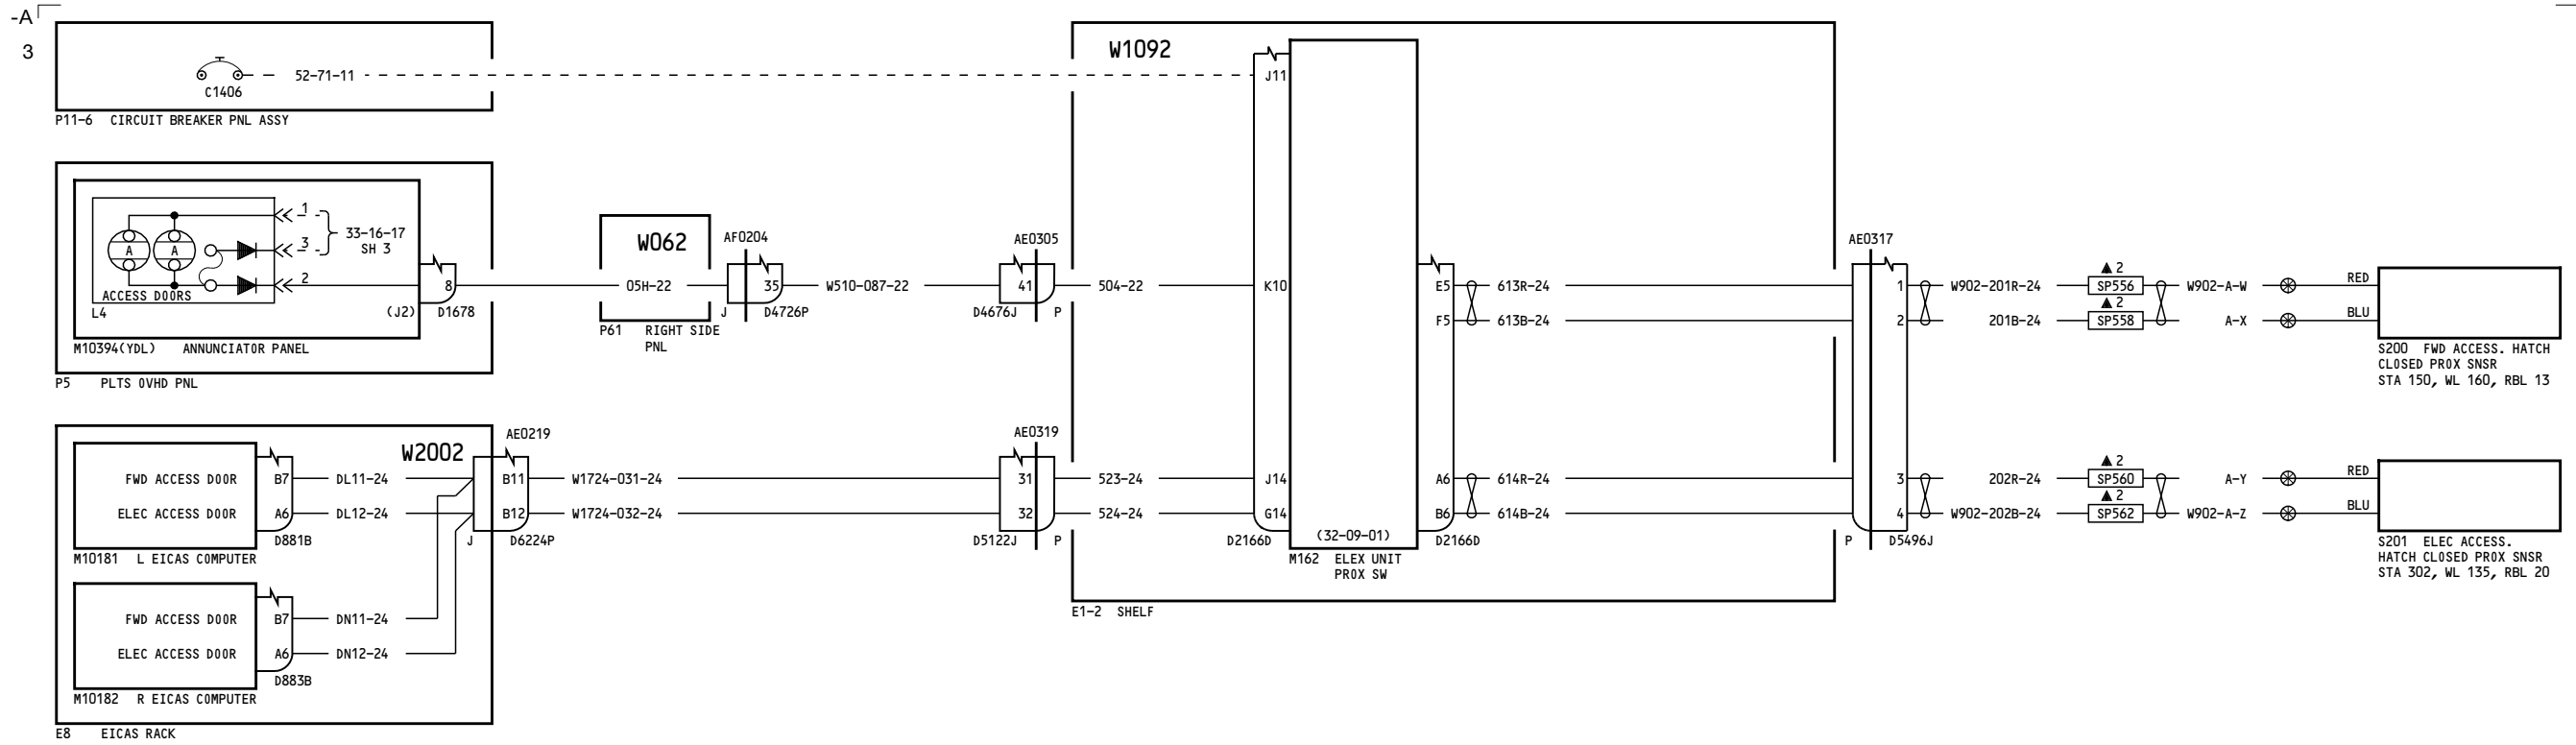

ALL	DOOR WARNING-HATCHES
	D280T132

52-71-14

Page 1
Jan 21/2005

52-71-14

Page 1
Jan 21/2005