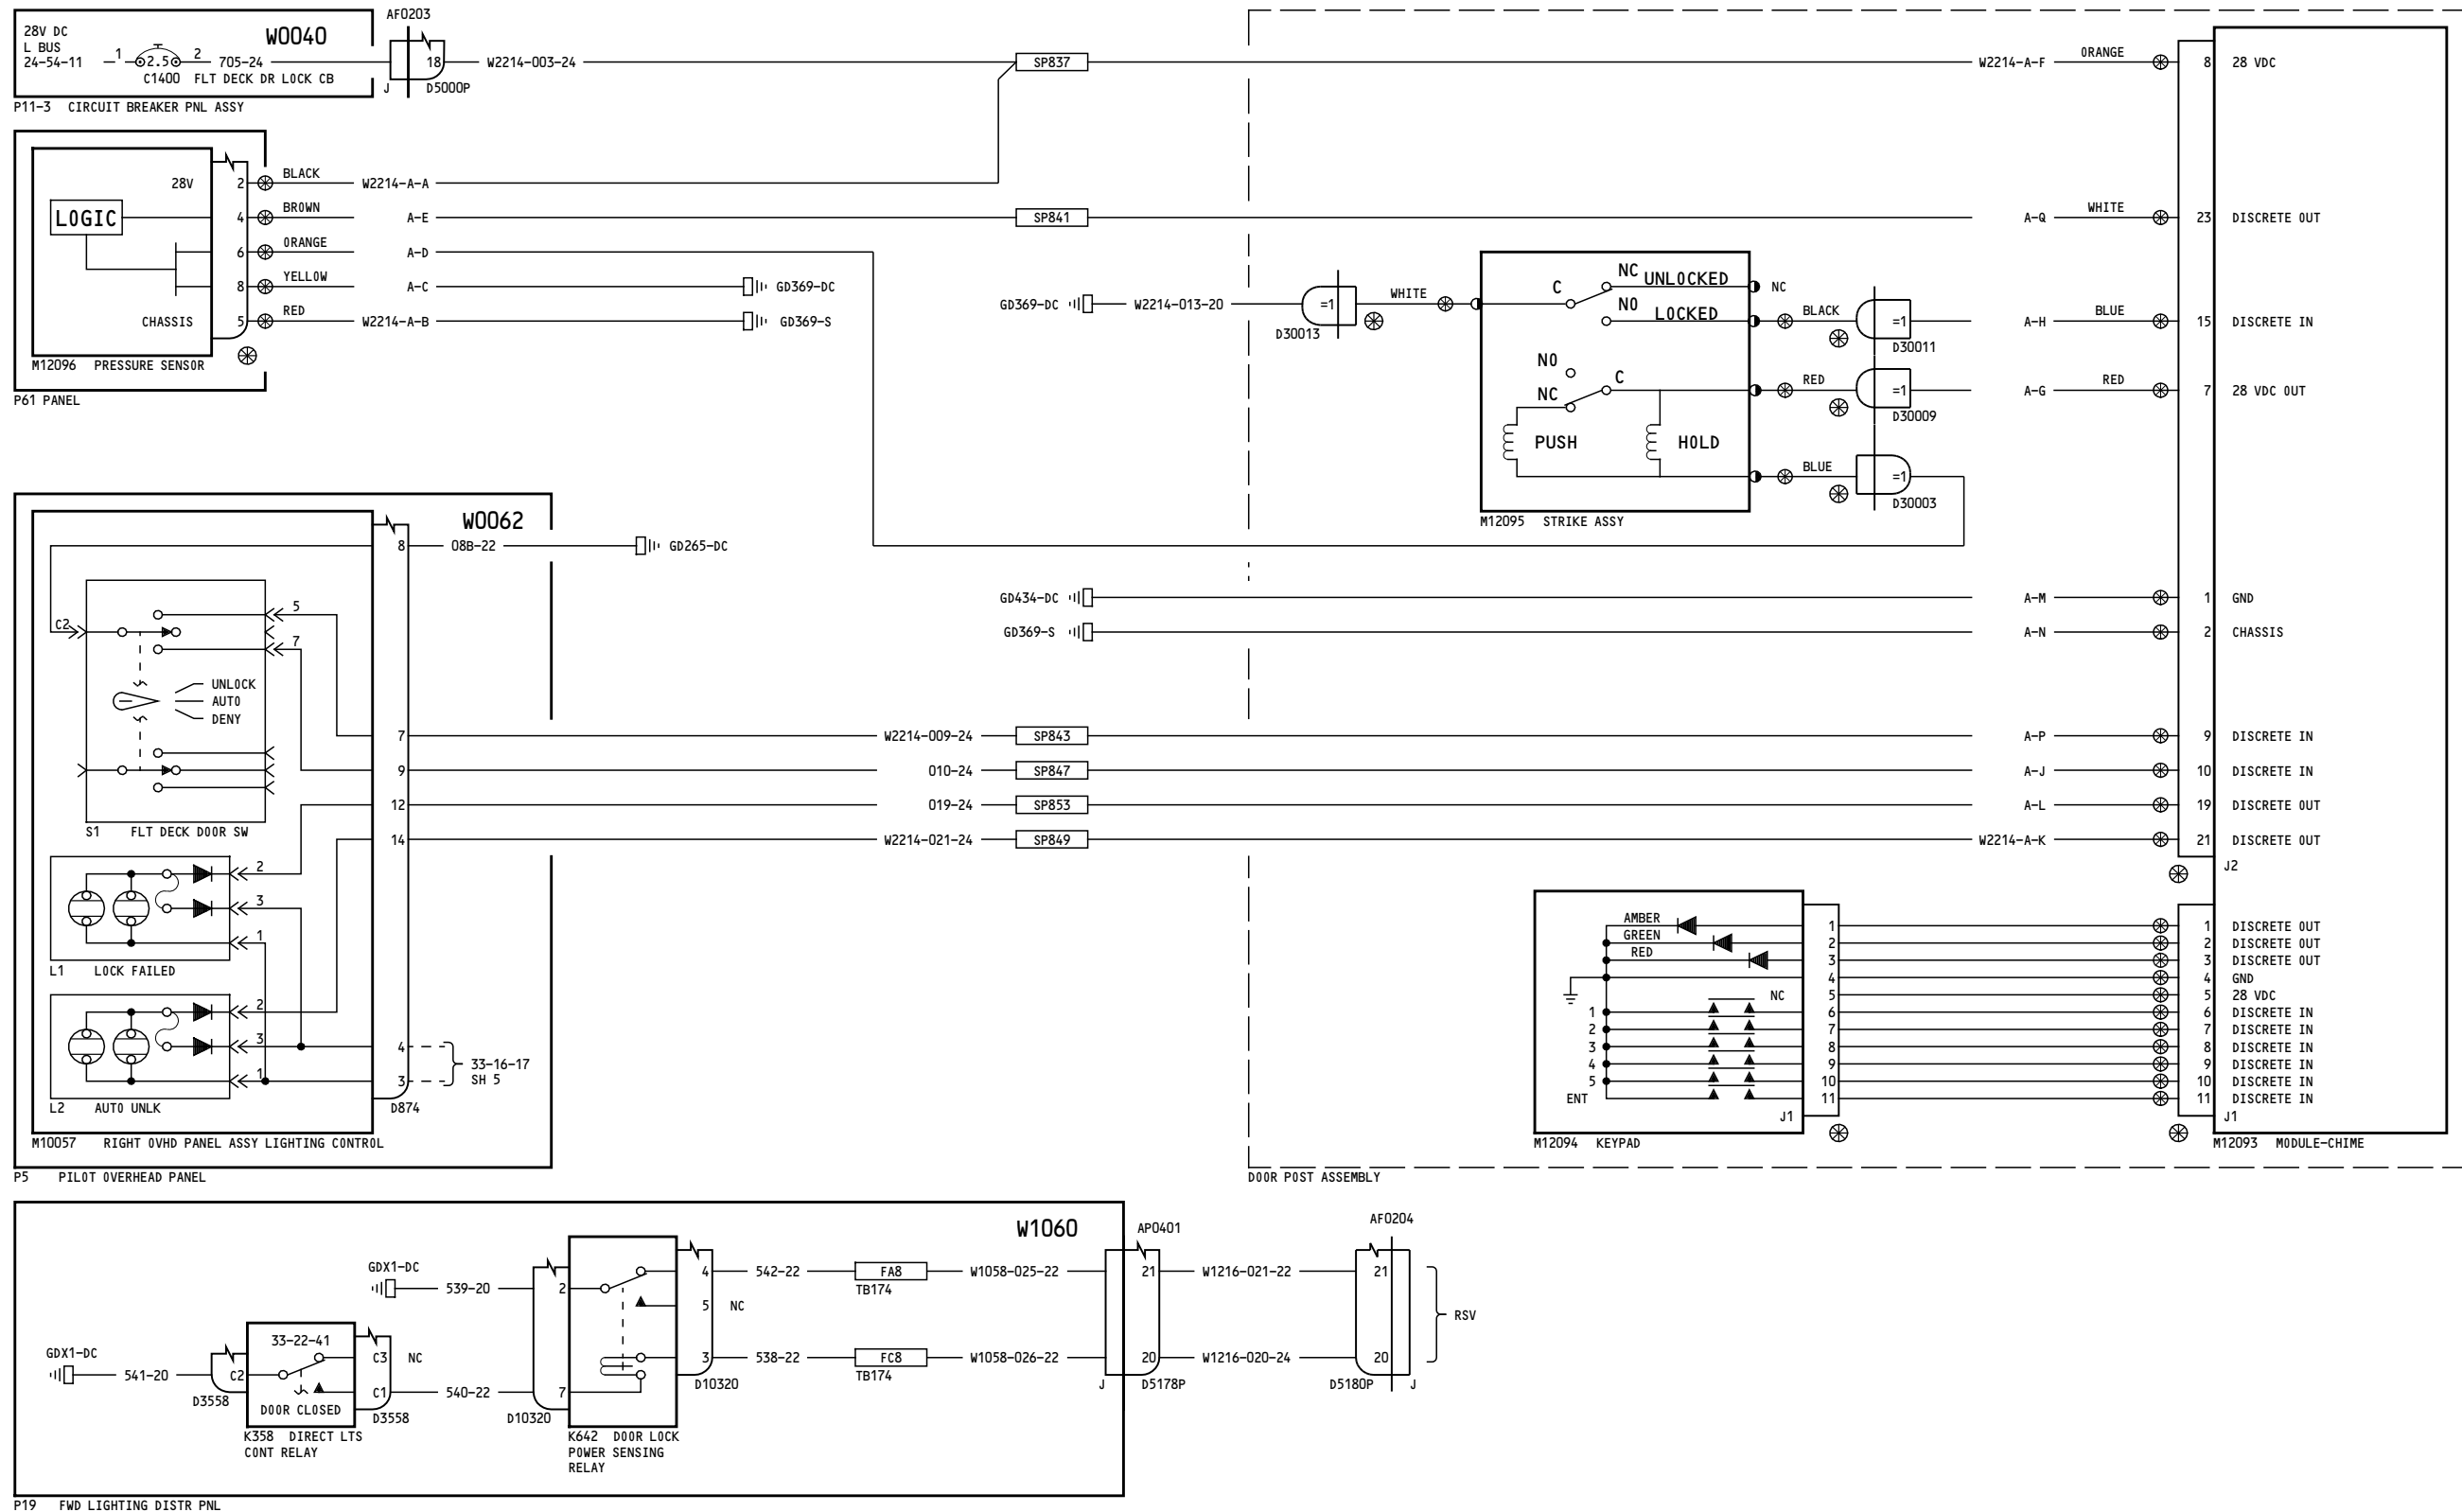

-B
42

050-051

**DOOR LOCK-
FLIGHT COMPARTMENT**

52-51-11

Page 1.1

D280T132

Jan 21/2005

Incorporates
25-0325

52-51-11

Page 1.1

Jan 21/2005