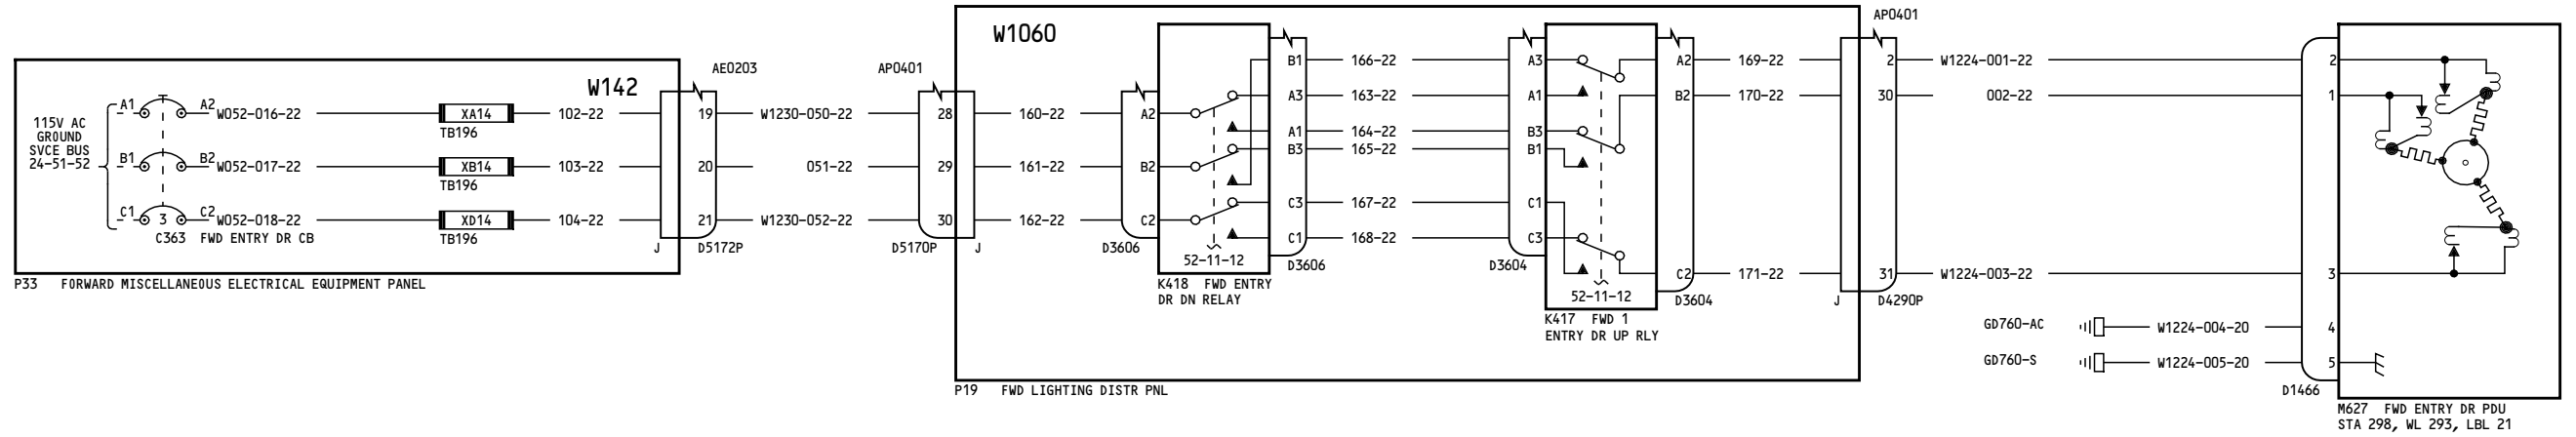

2

ALL	FORWARD ENTRY DOOR-POWER
	D280T132

52-11-11

Page 1

Jan 21/2005

52-11-11

Page 1

Jan 21/2005