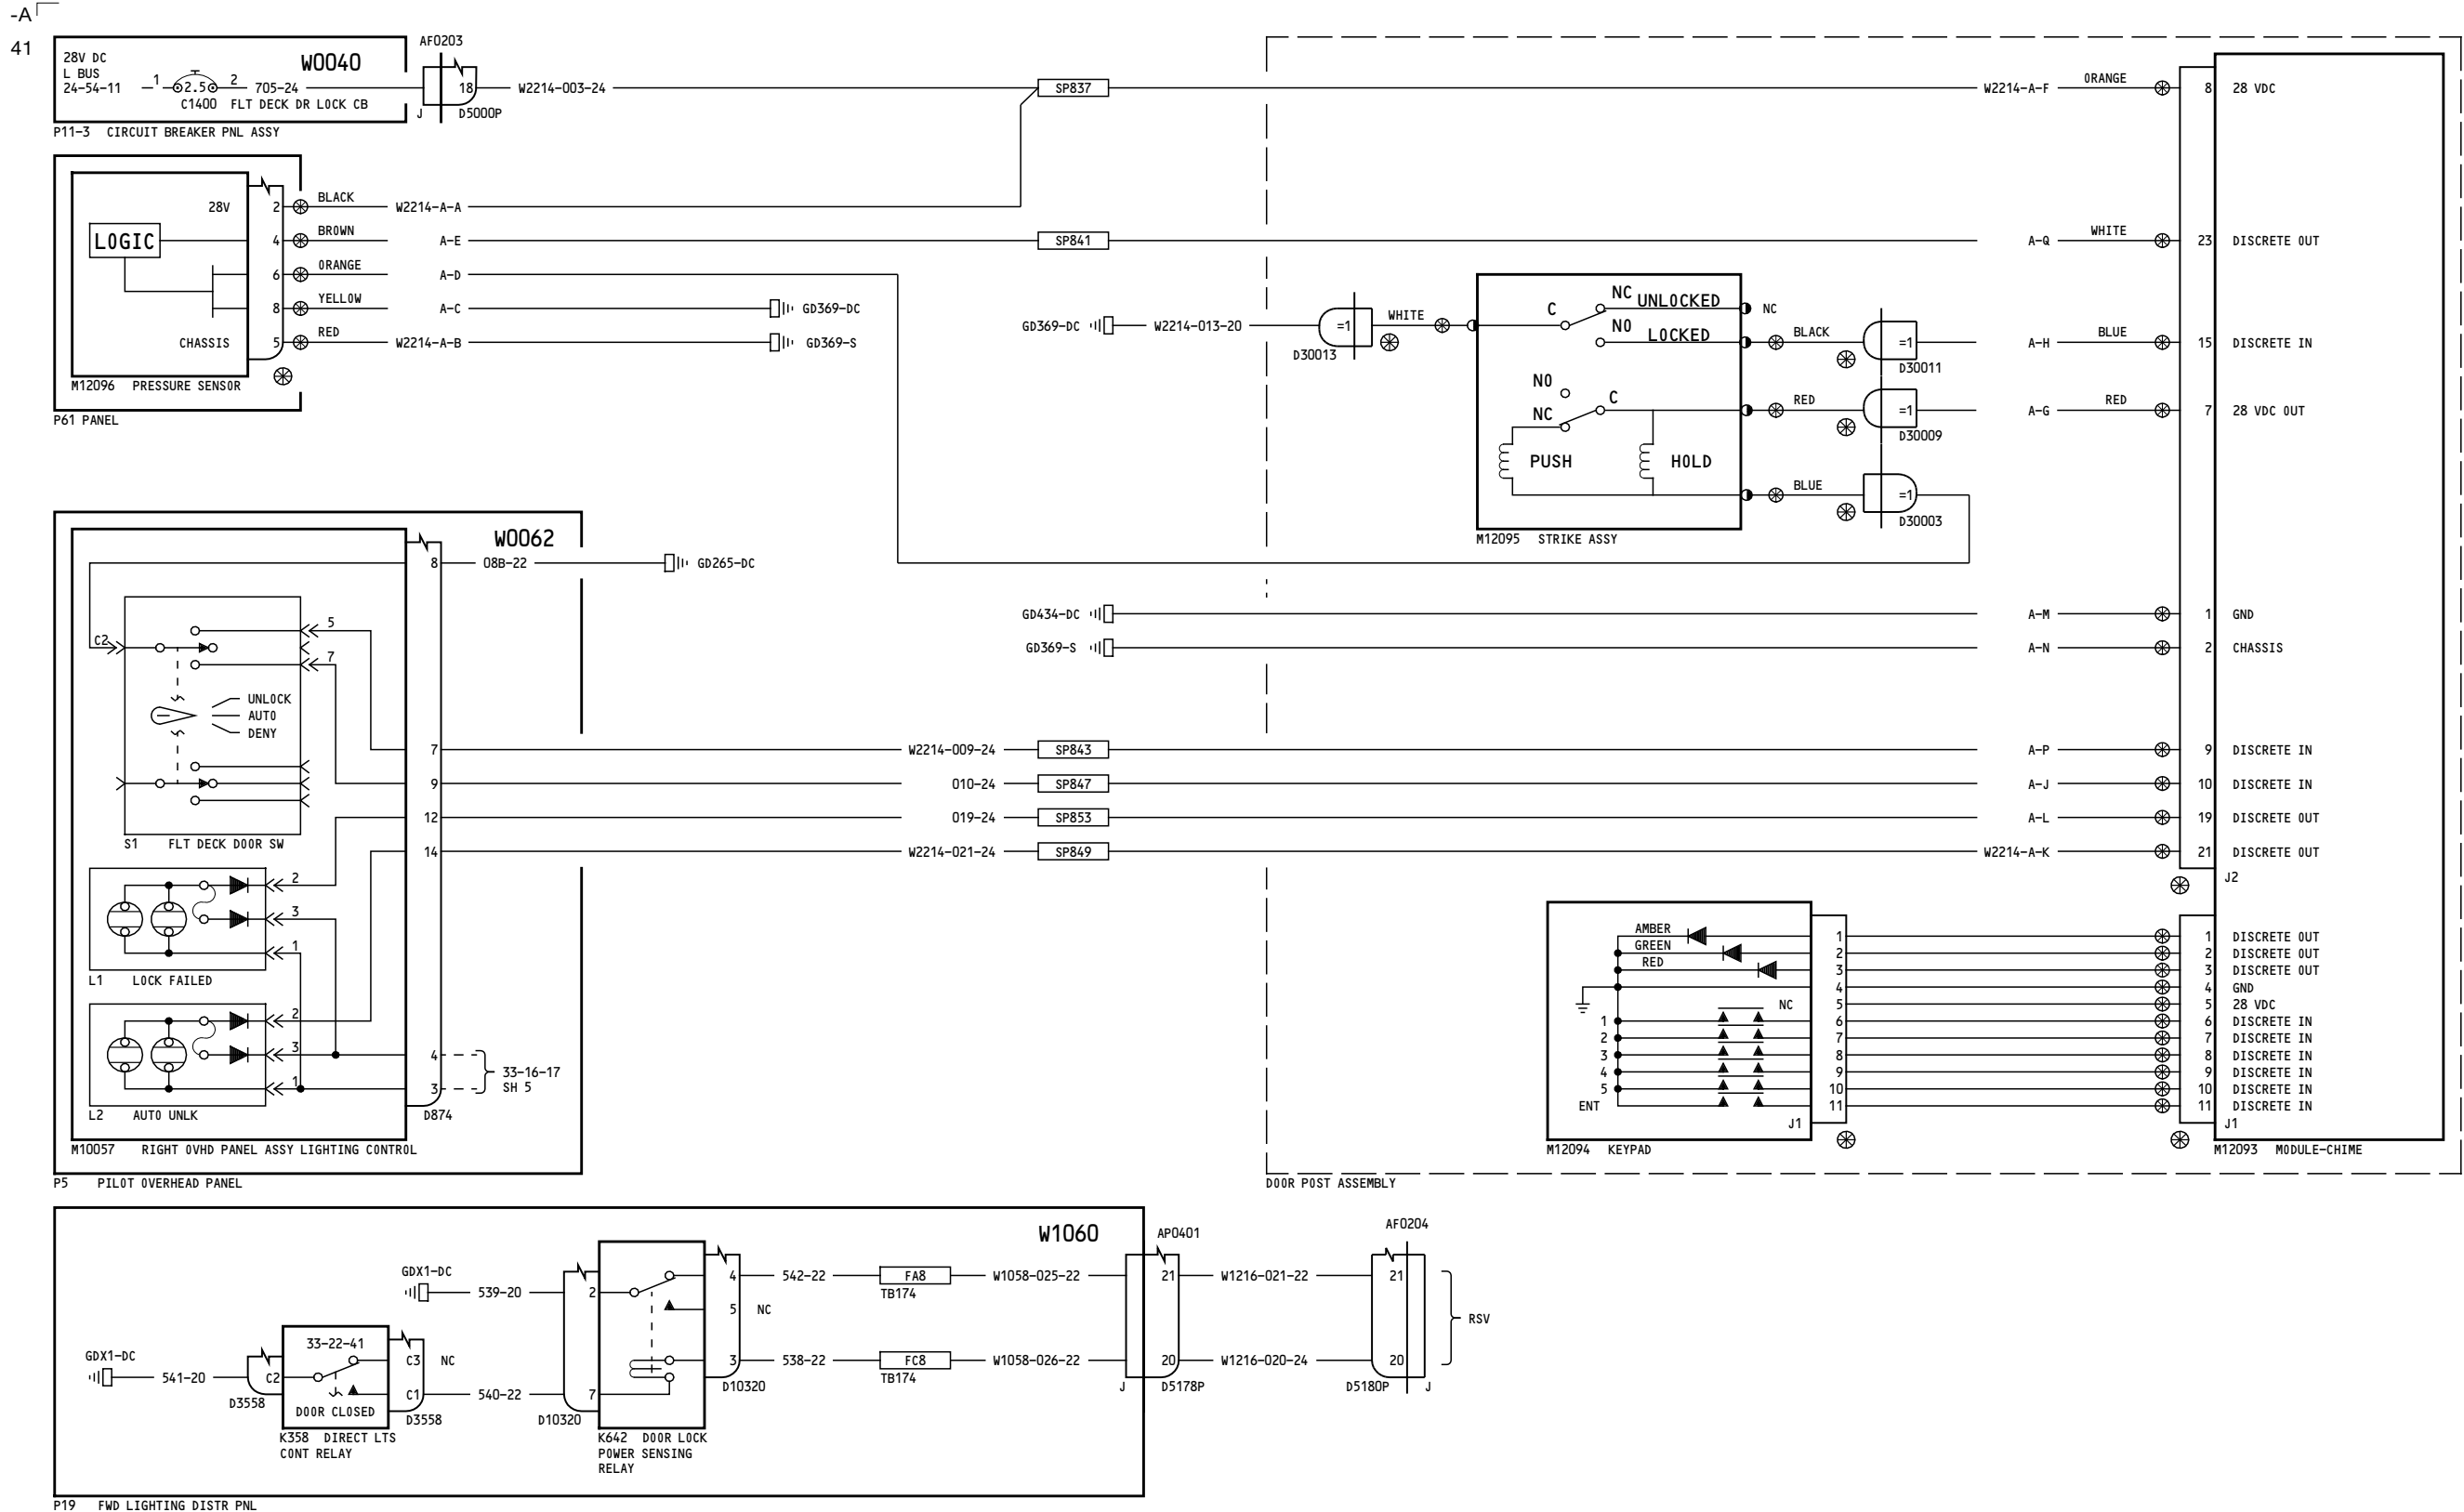

166

DOOR LOCK-FLIGHT COMPARTMENT

52-51-11

Page 1.7

Mar 09/2006

D280T132

Incorporates 25-0325 R14

52-51-11

Page 1.7

Mar 09/2006