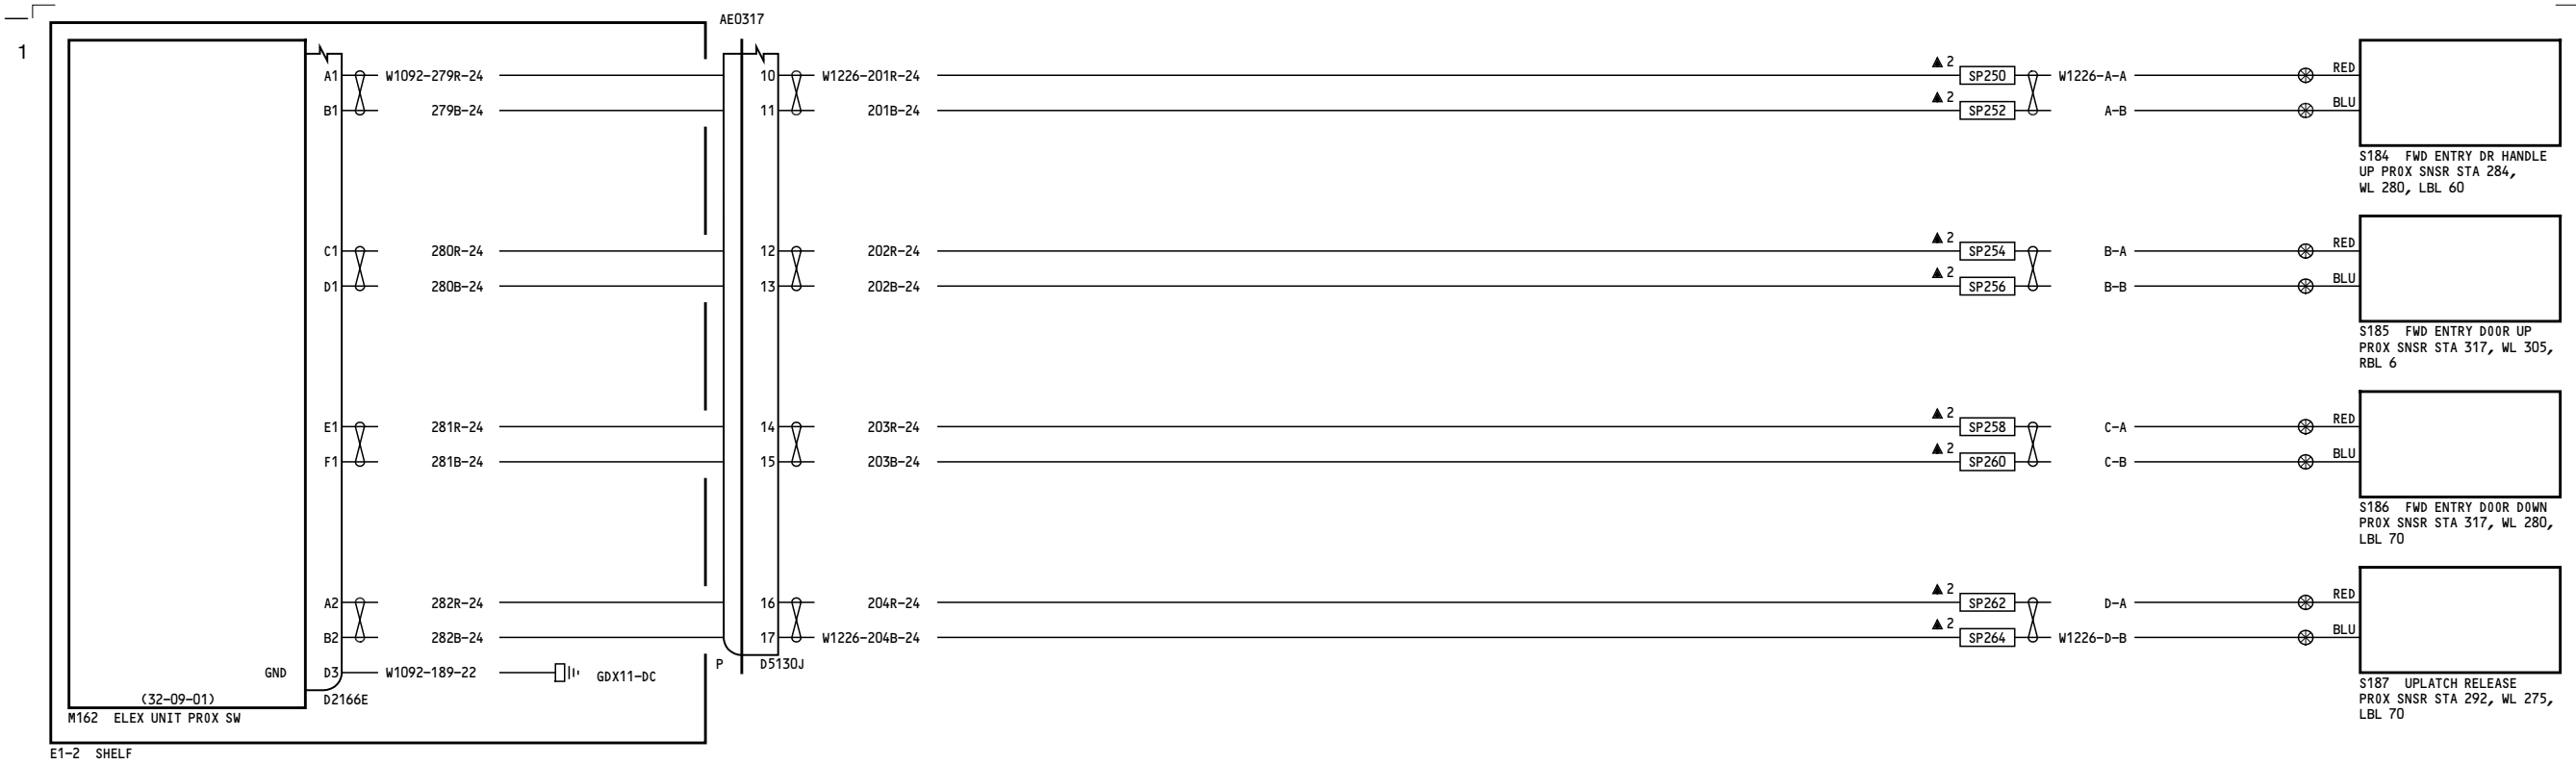

ALL	FORWARD ENTRY DOOR-SENSORS
	D280T132

52-11-13

Page 1

Jan 21/2005

52-11-13

Page 1

Jan 21/2005