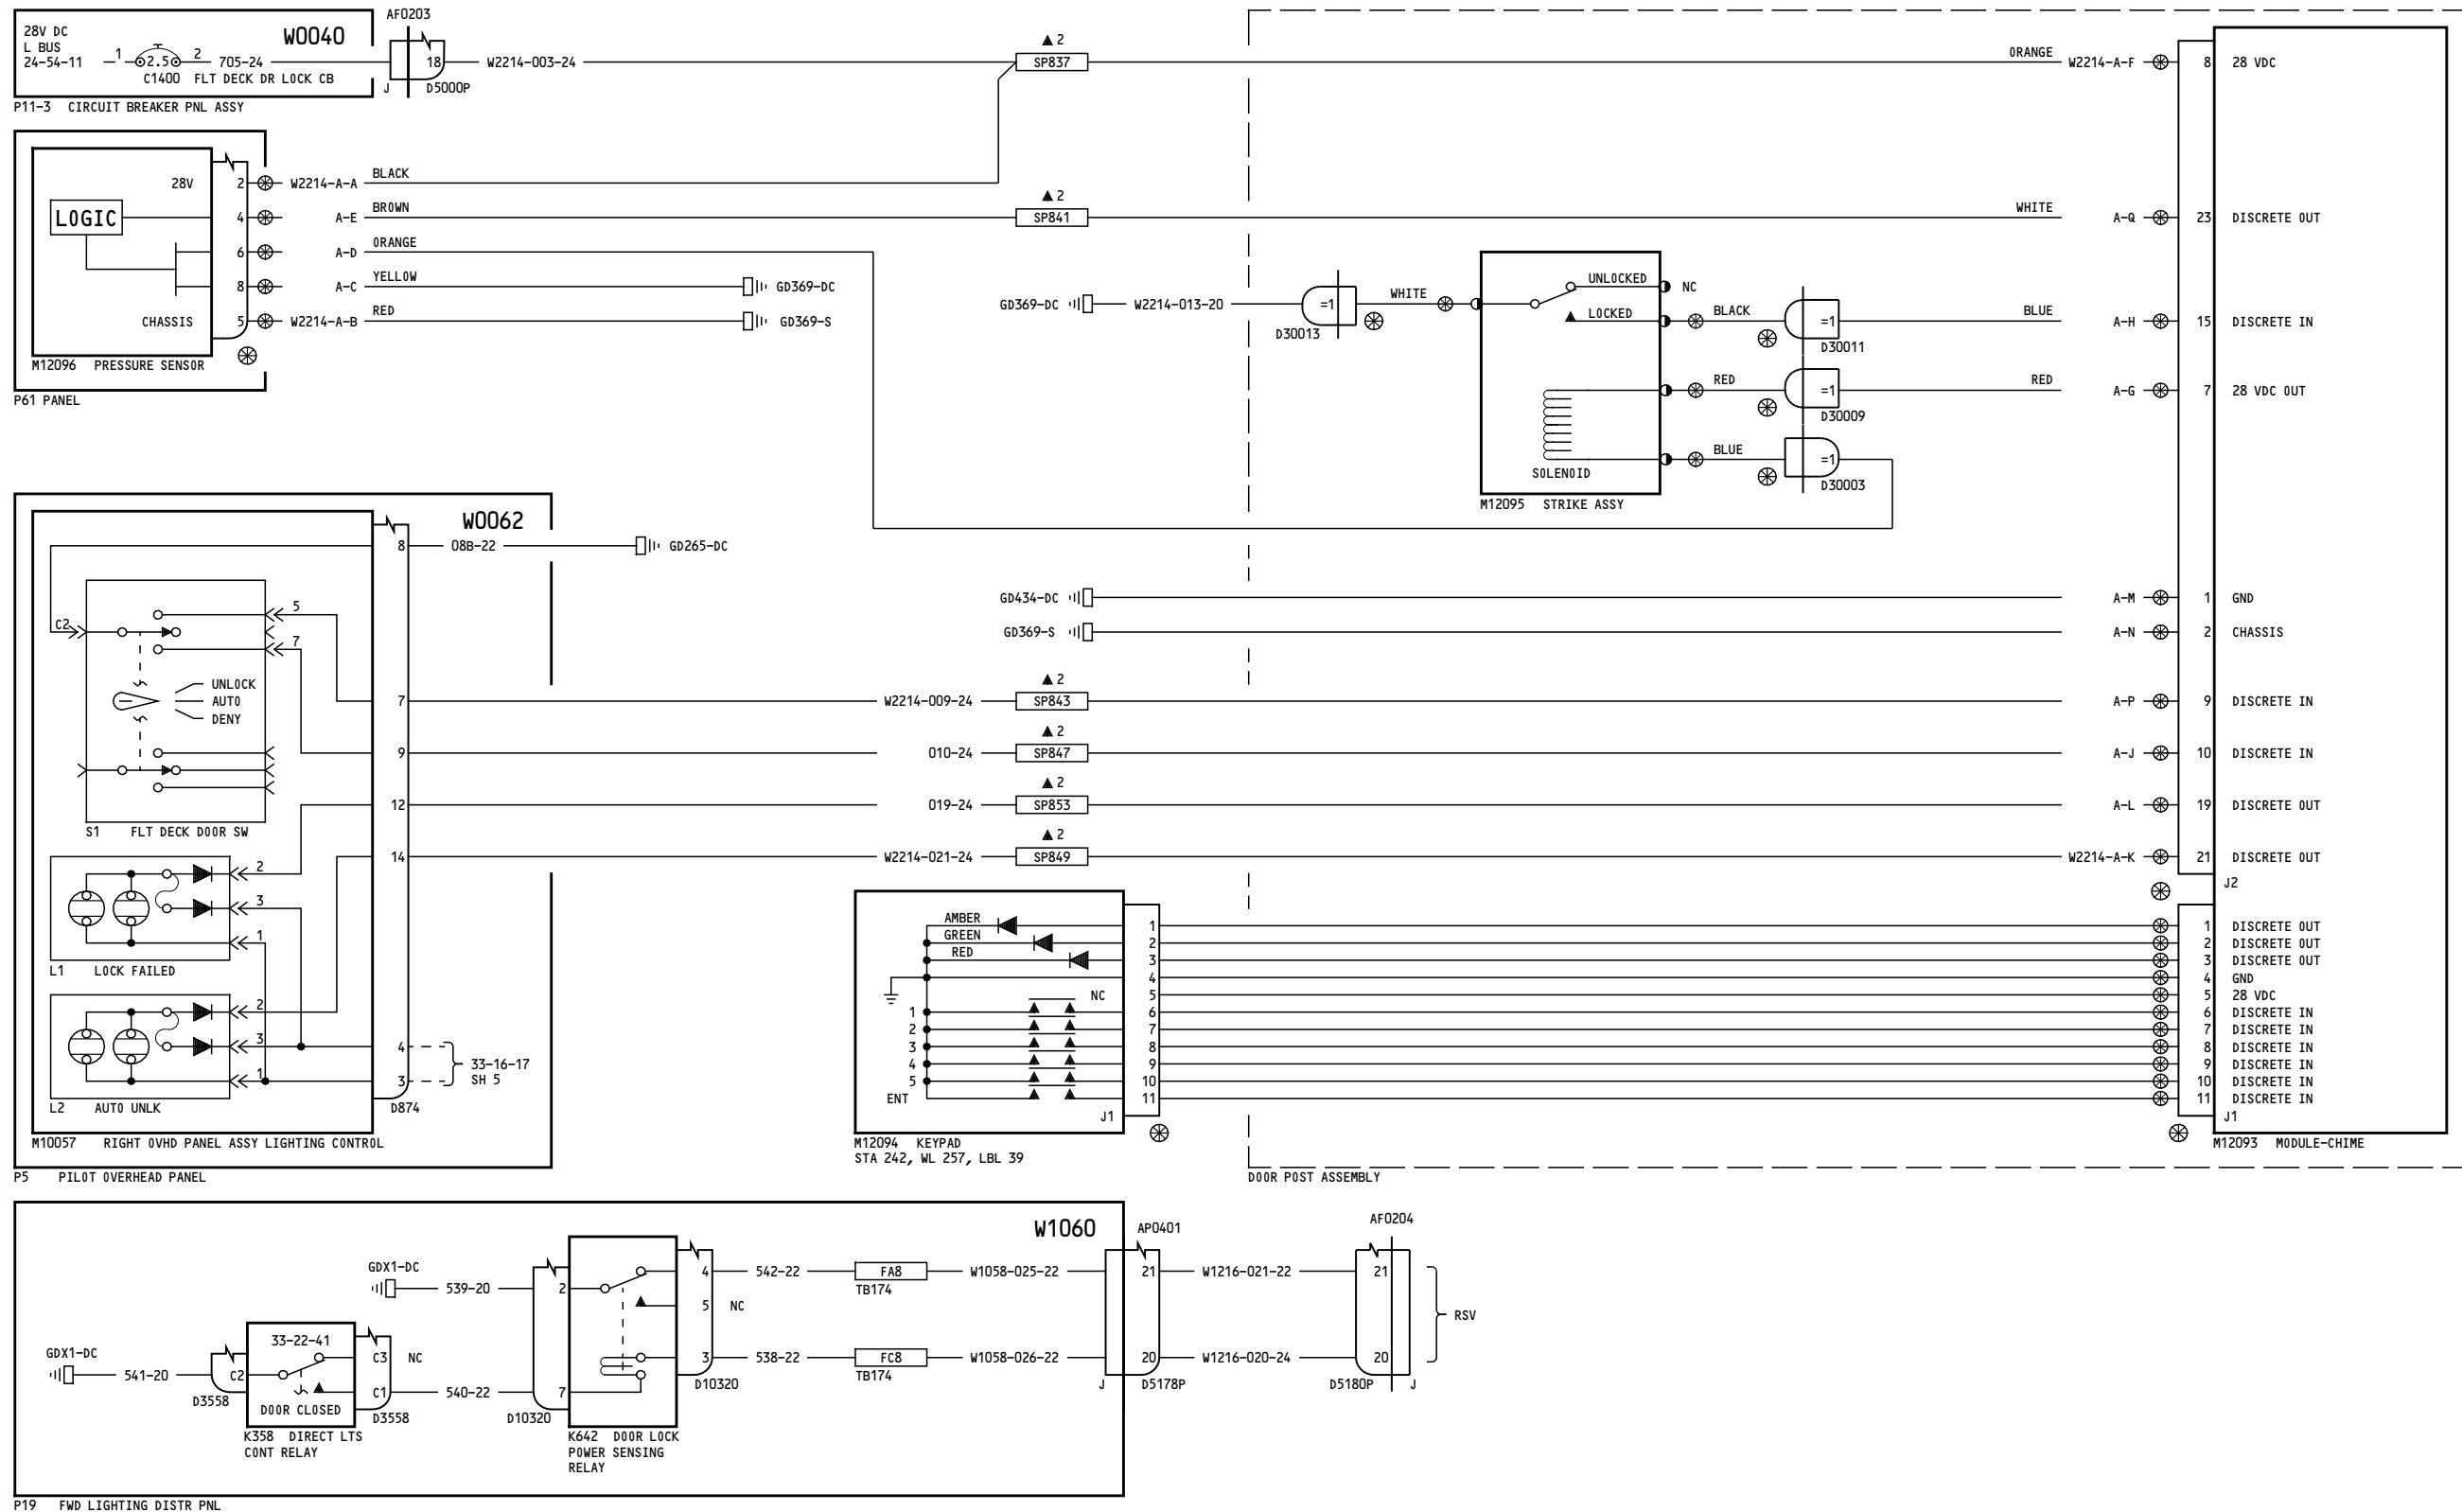

48

150, 153

DOOR LOCK-FLIGHT COMPARTMENT

52-51-11

Page 2.1

D280T132

Mar 09/2006

Incorporates
25-0332

52-51-11

Page 2.1

Mar 09/2006