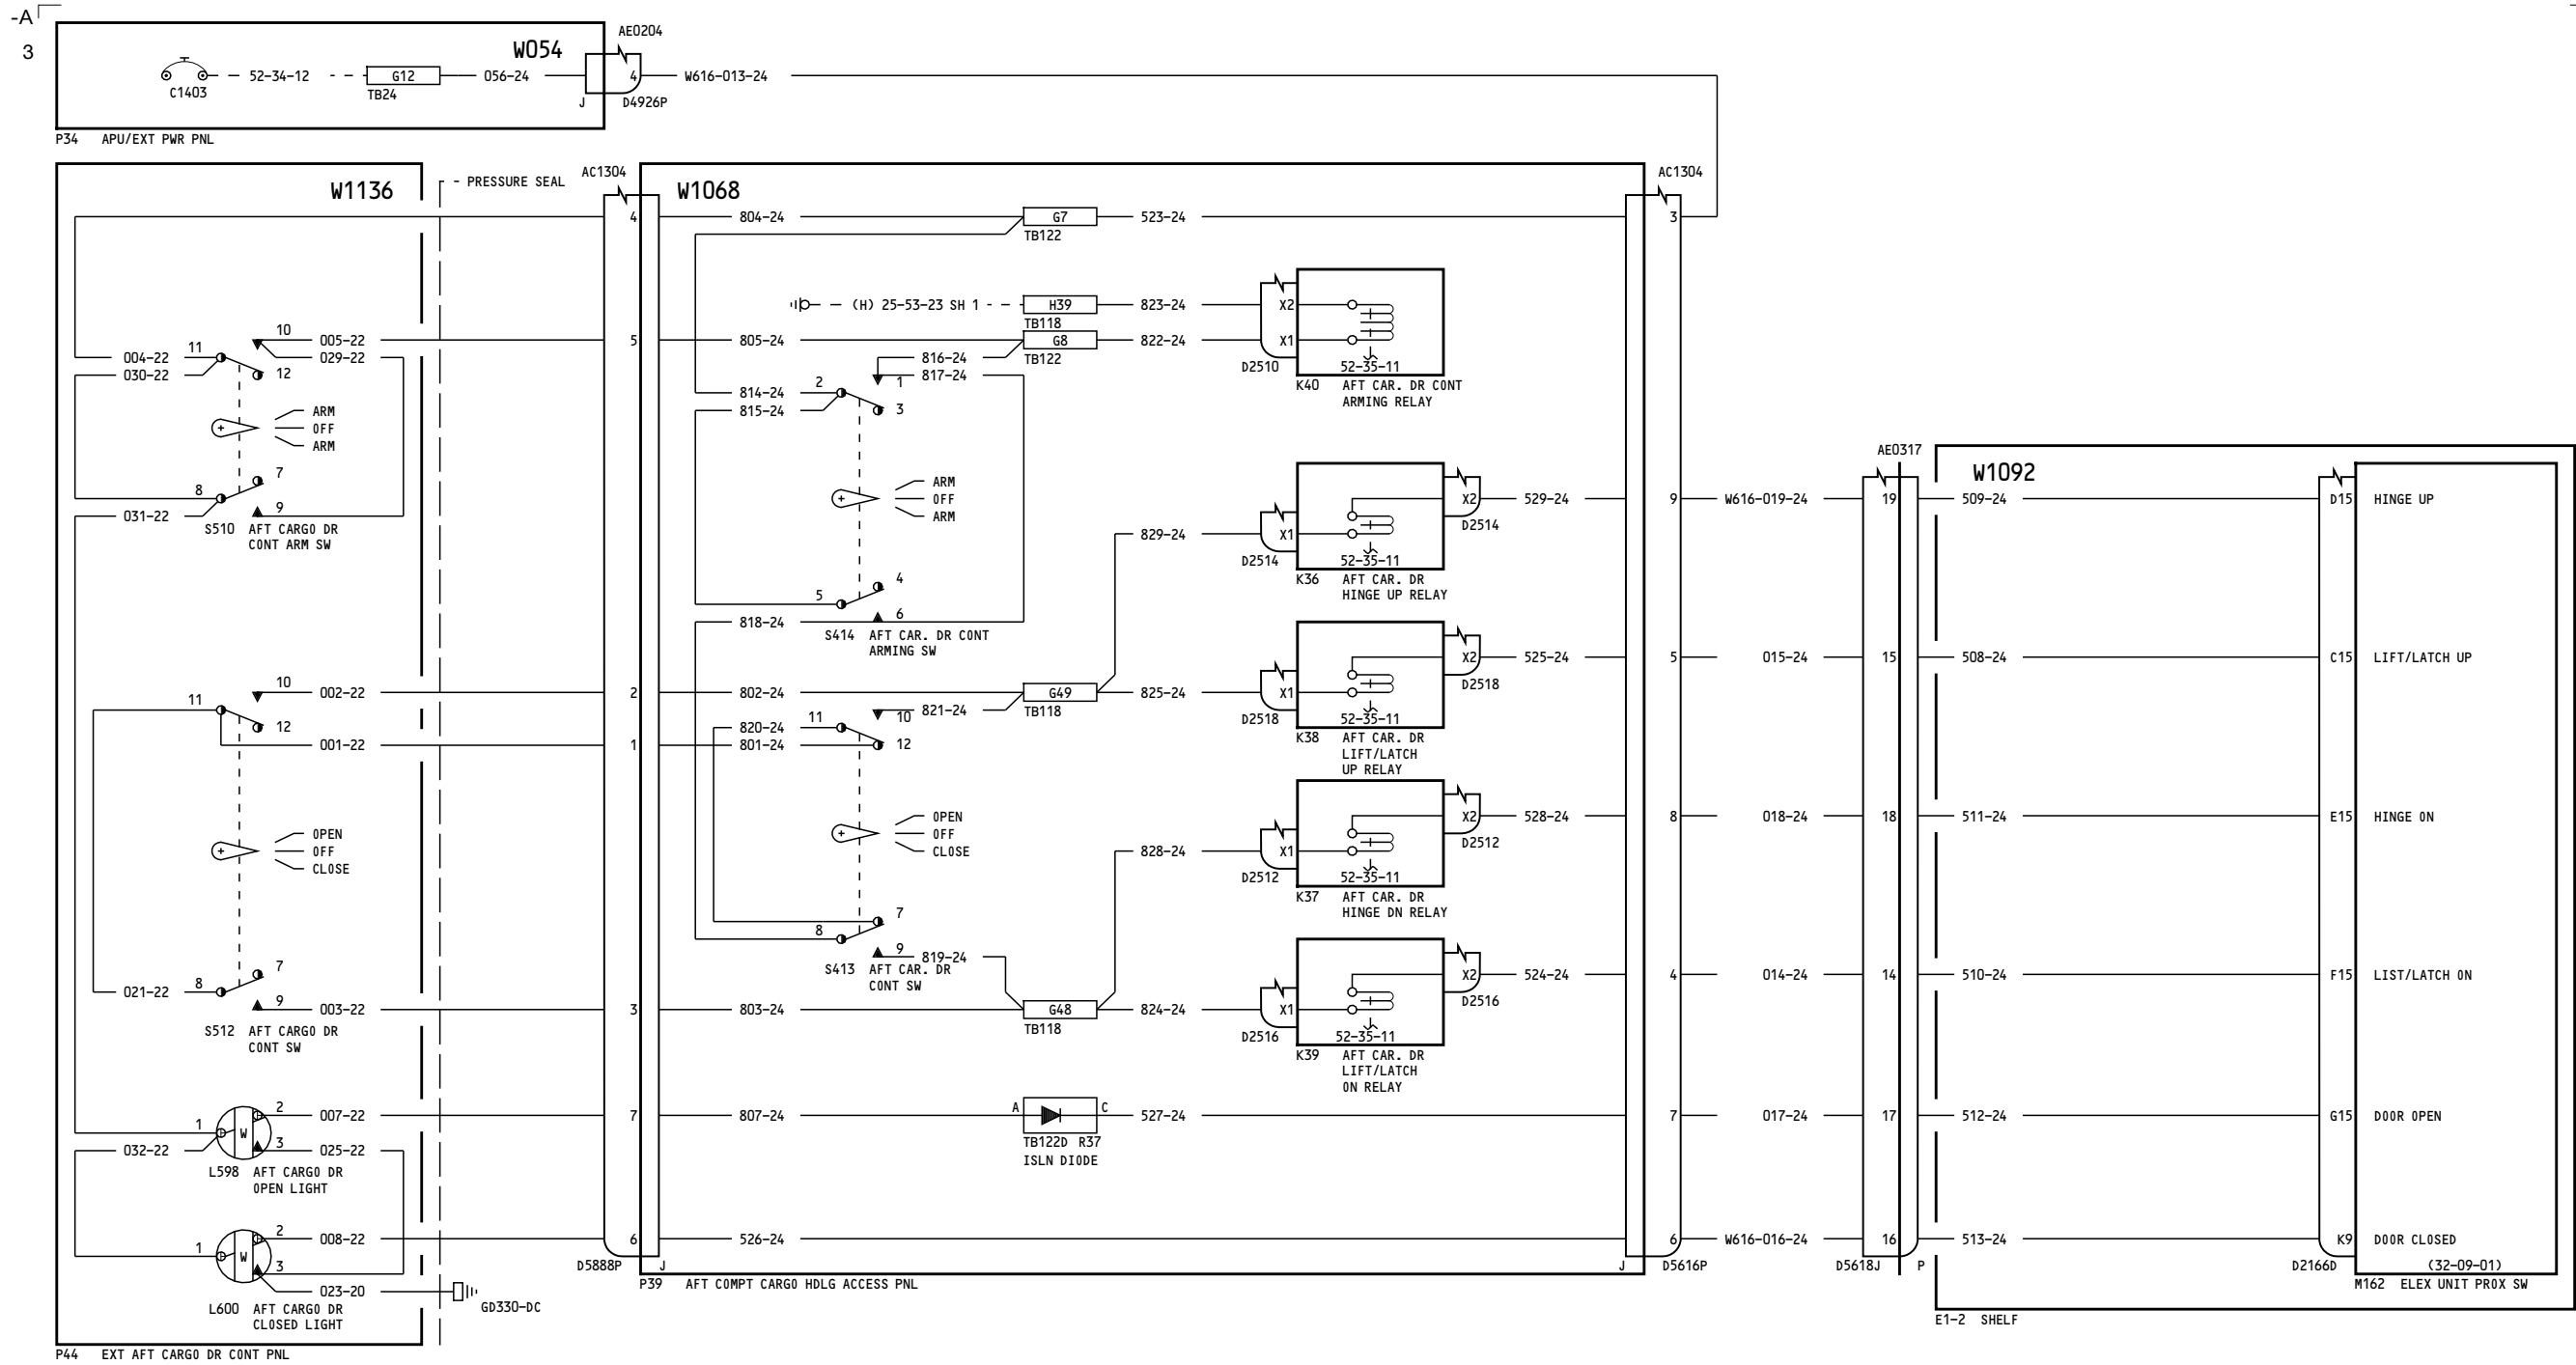

050-099

AFT CARGO DOOR-CONTROL

52-35-12

Page 1

D280T132

Jan 21/2005

52-35-12

Page 1

Jan 21/2005