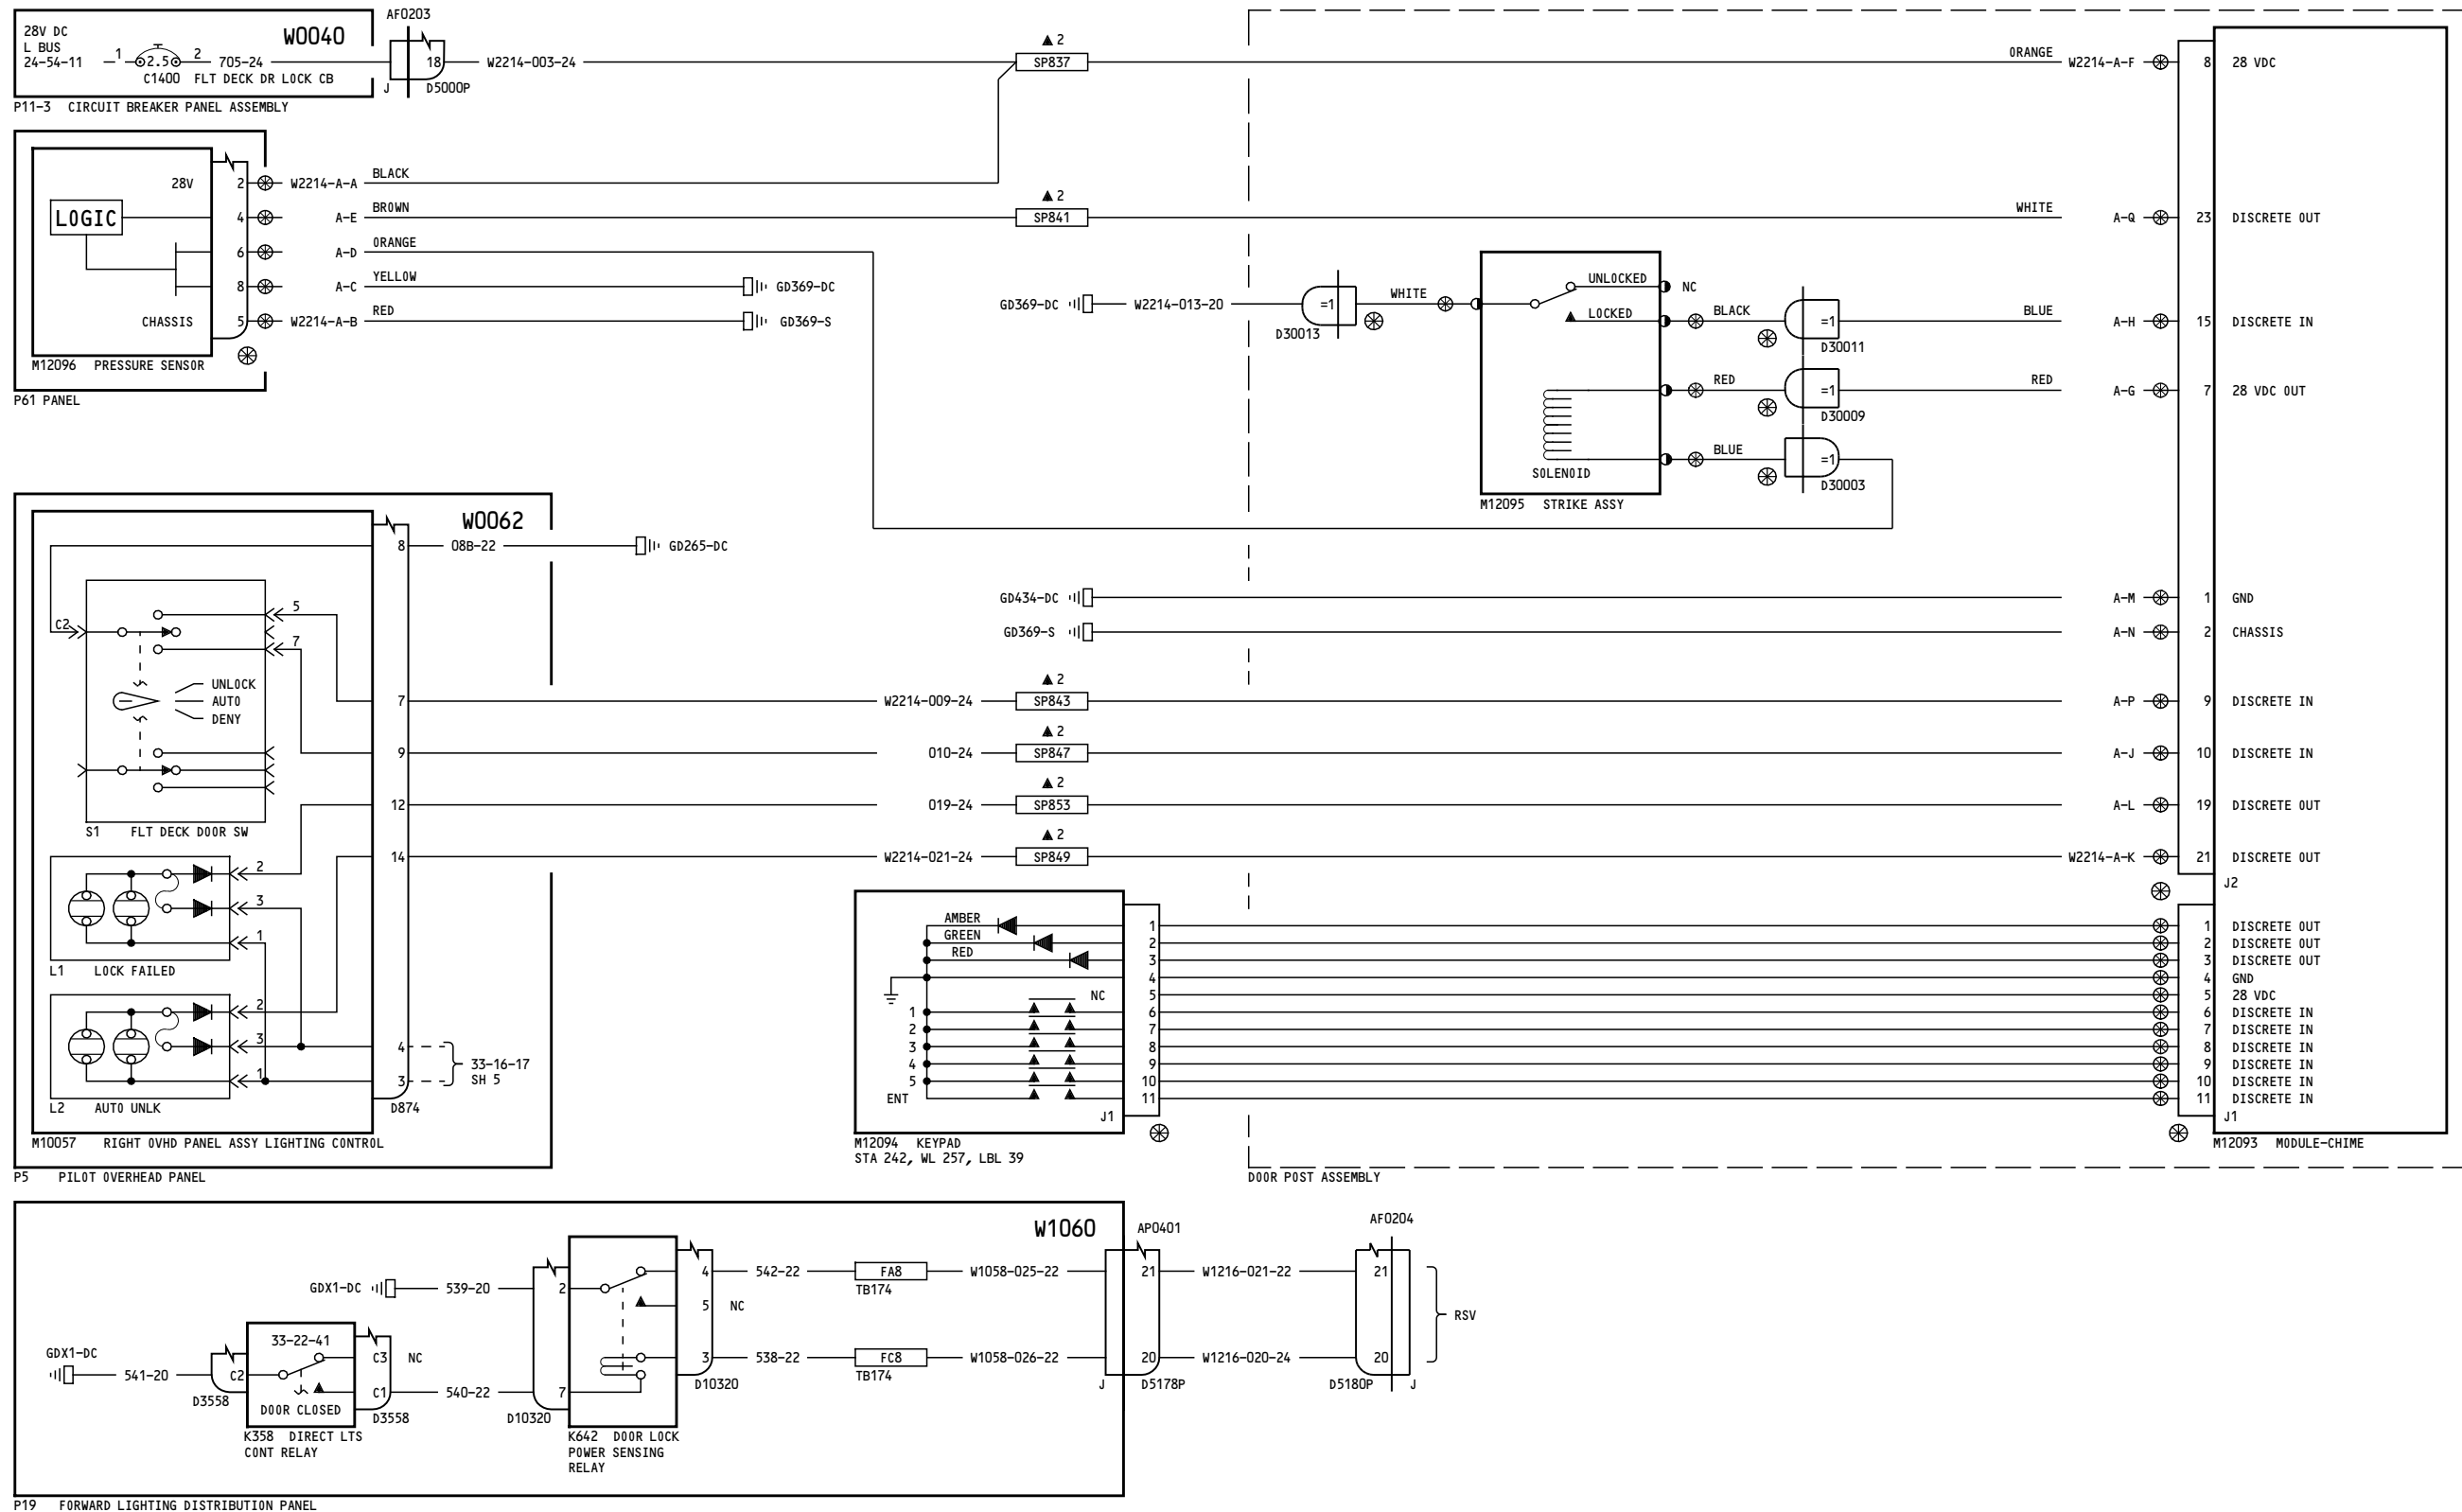

55

151-152, 275

DOOR LOCK-FLIGHT COMPARTMENT

52-51-11

Page 1.2

Mar 14/2007

D280T132

Incorporates
25-0332
25-0332 R09

52-51-11

Page 1.2

Mar 14/2007