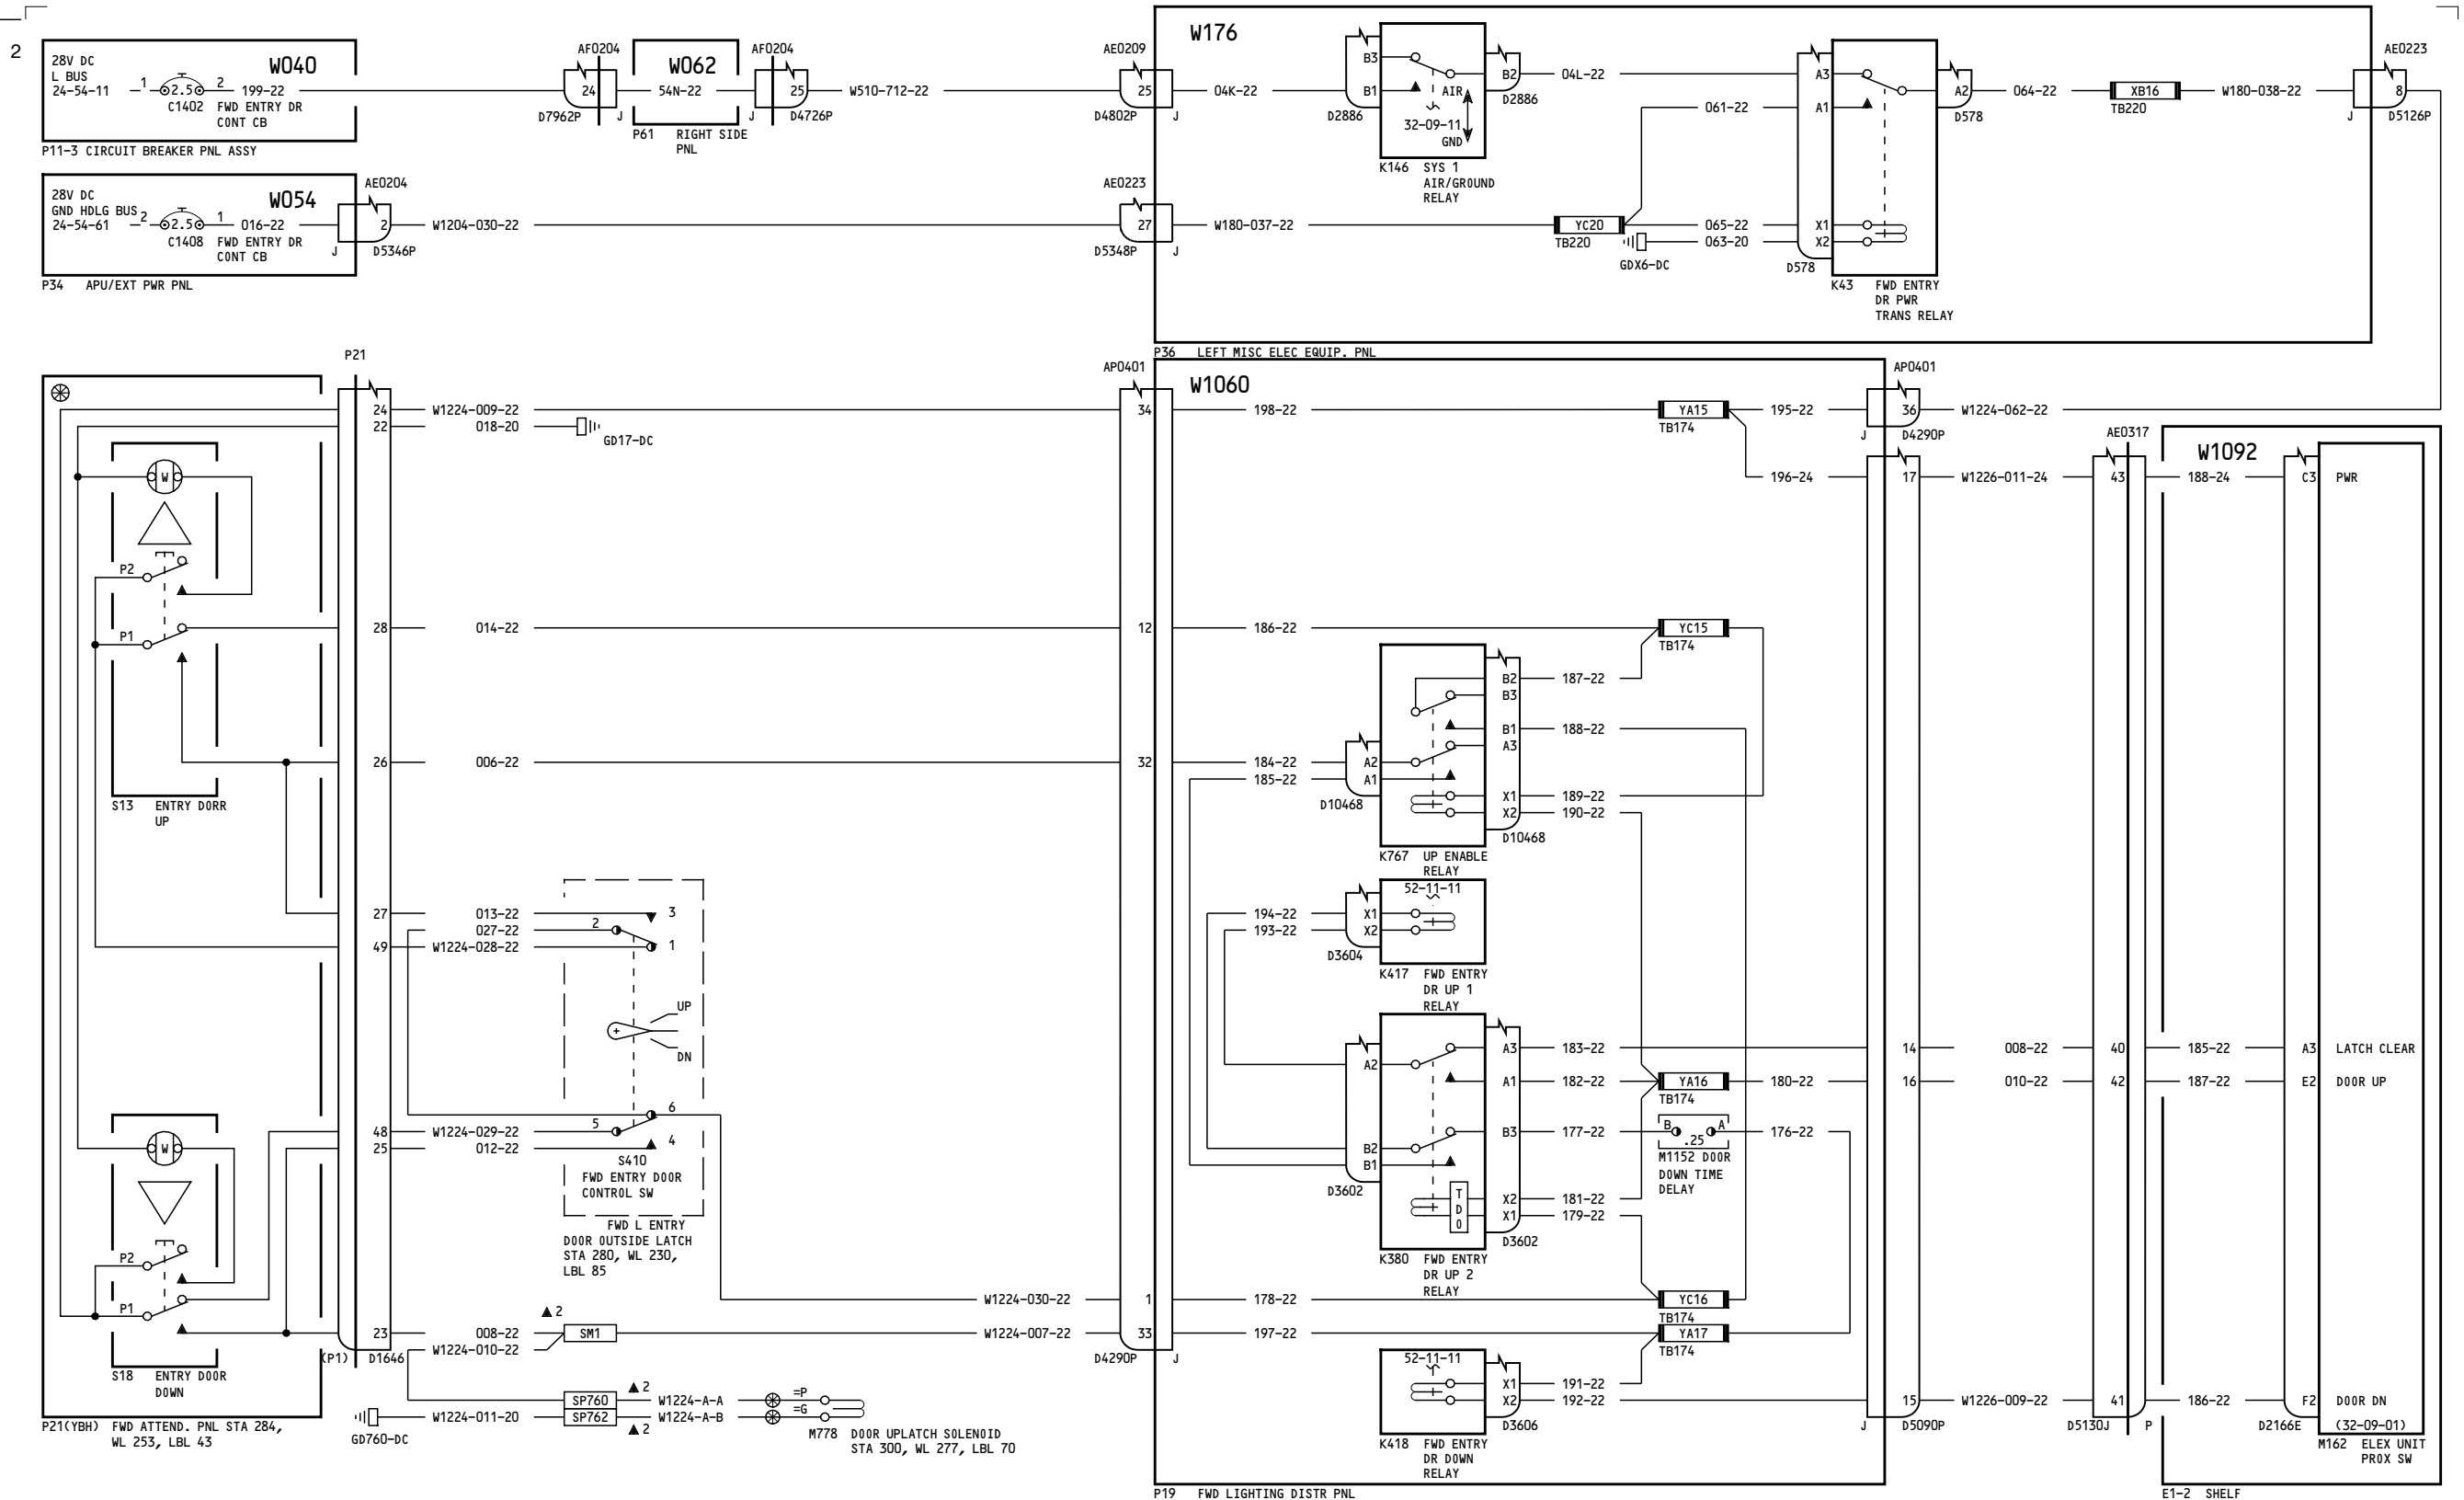

050-099, 150-199

FORWARD ENTRY DOOR-CONTROL

52-11-12

Page 1

D280T132

Jan 21/2005

52-11-12

Page 1

Jan 21/2005