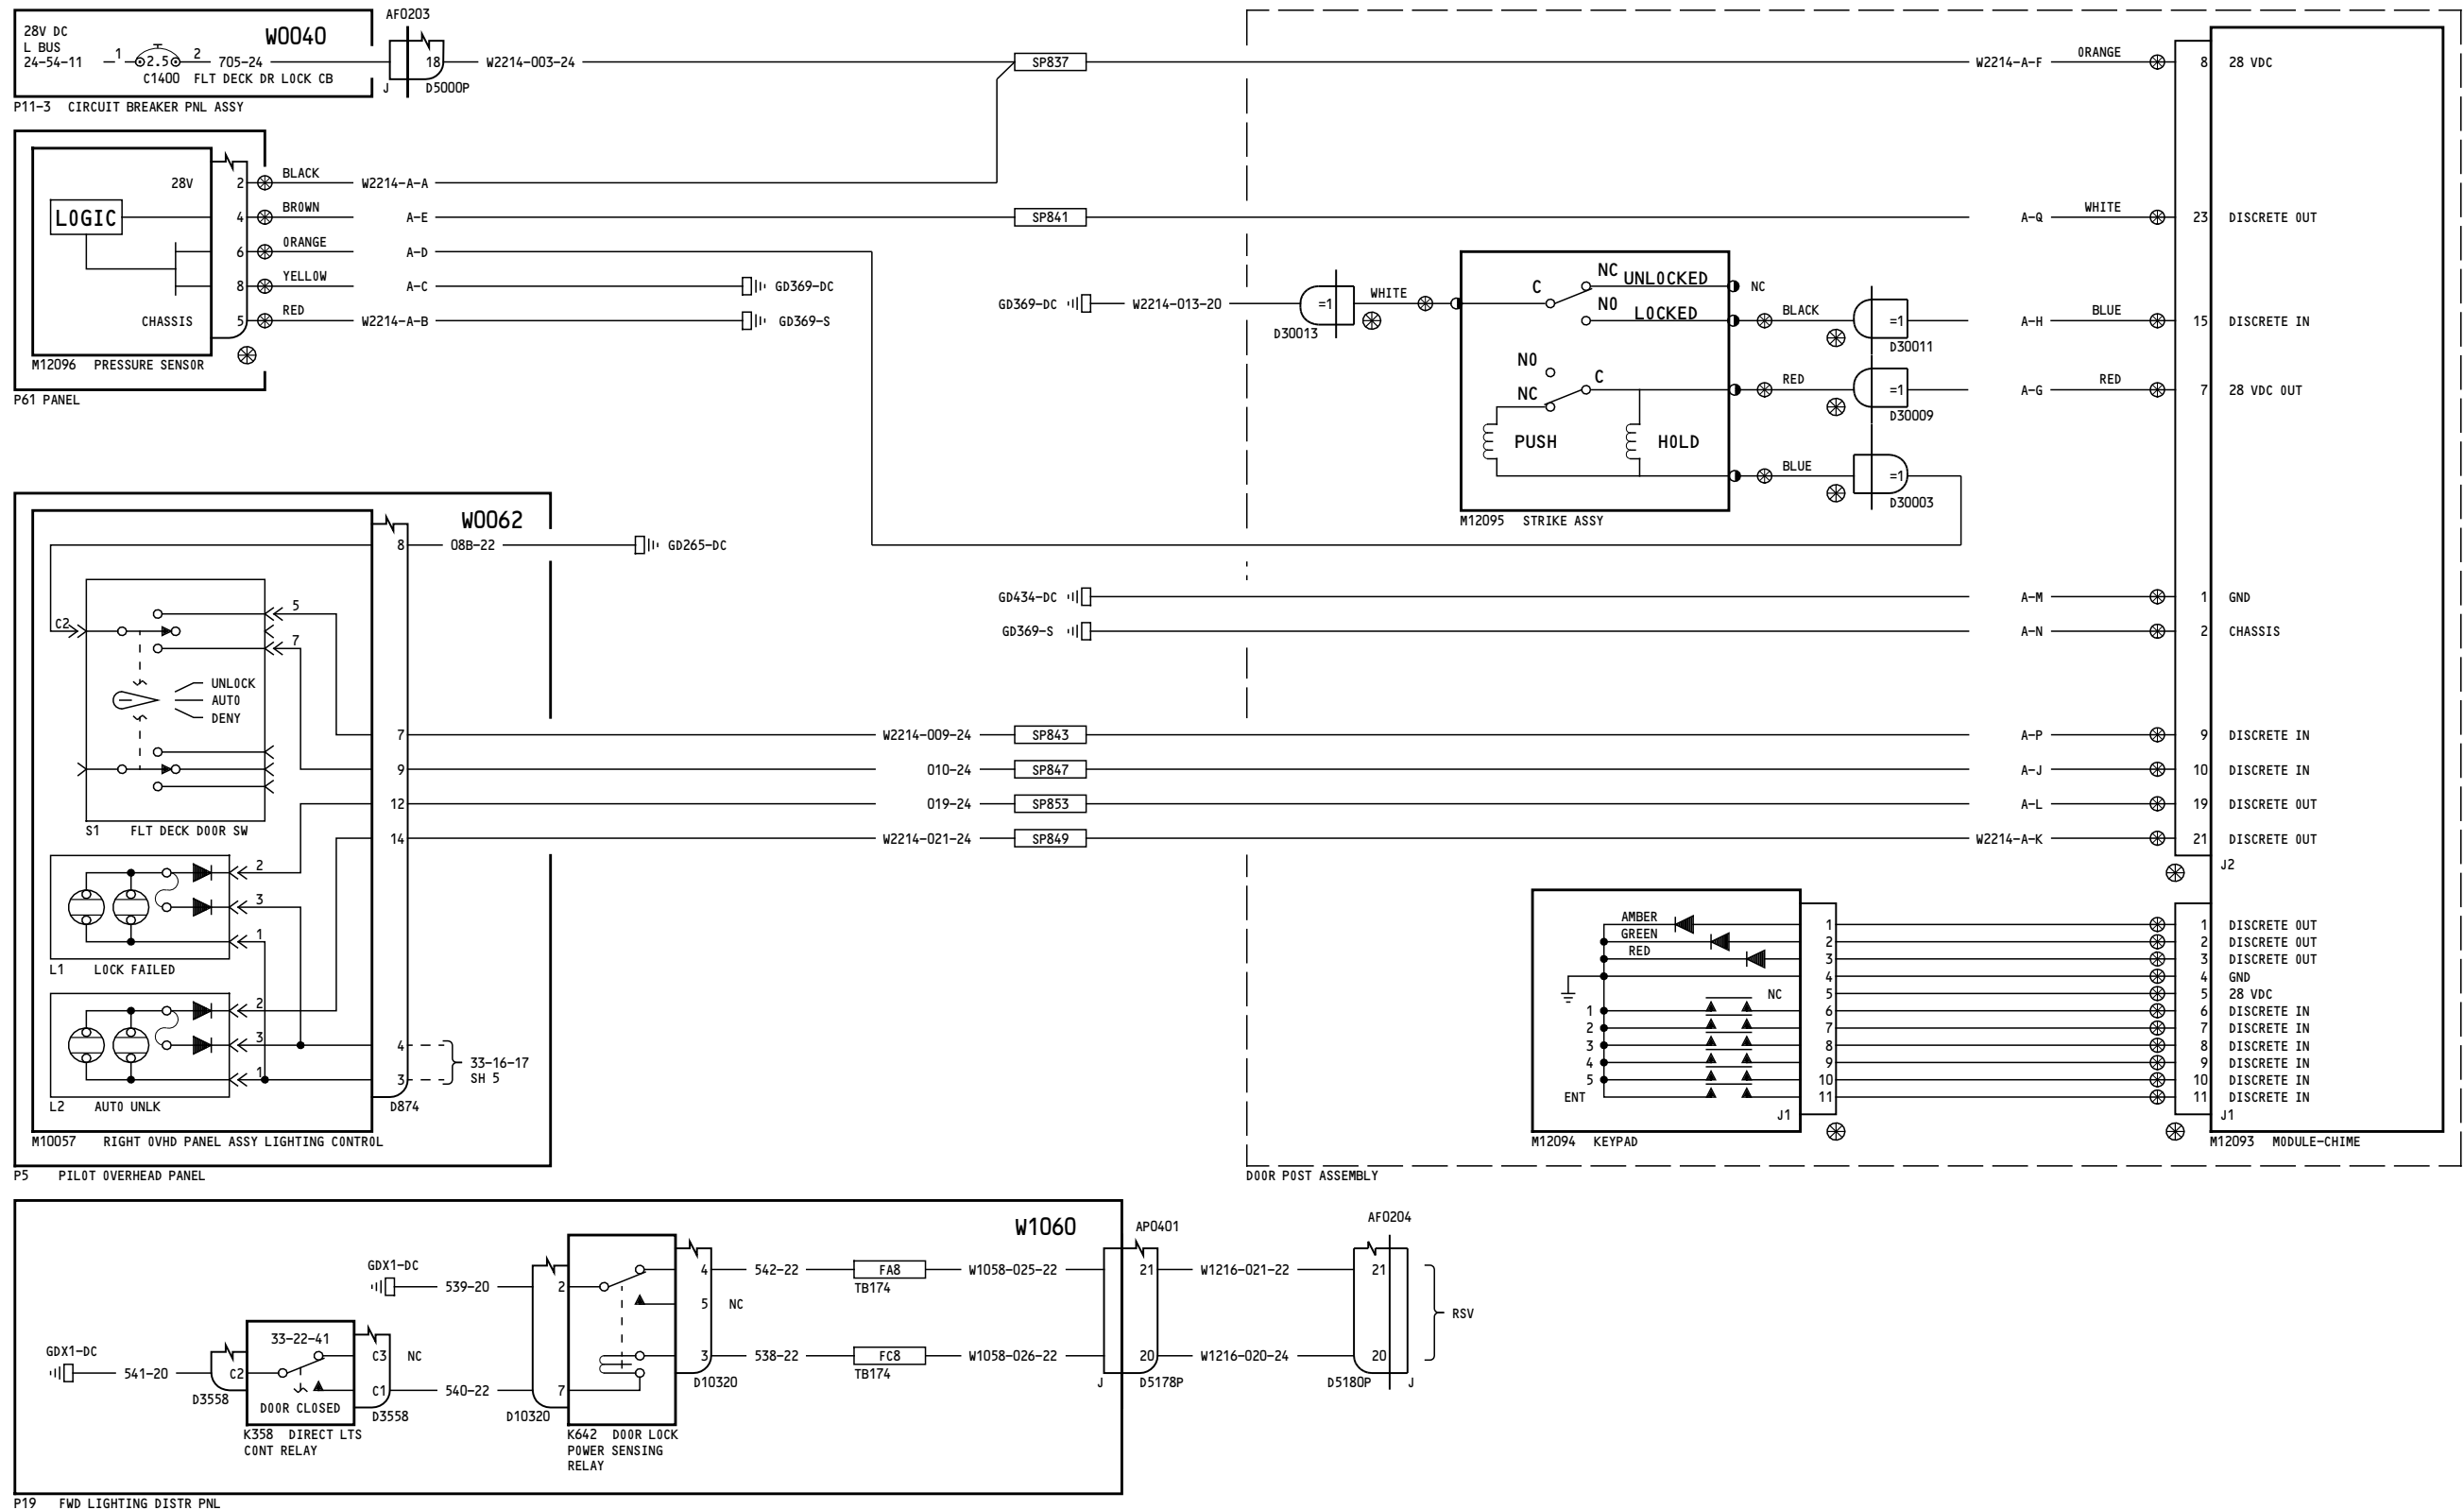

-A
41

155, 157, 276-280

**DOOR LOCK-
FLIGHT COMPARTMENT**

D280T132

52-51-11

Page 3.1

Mar 09/2006

Incorporates
25-0325

52-51-11

Page 3.1

Mar 09/2006