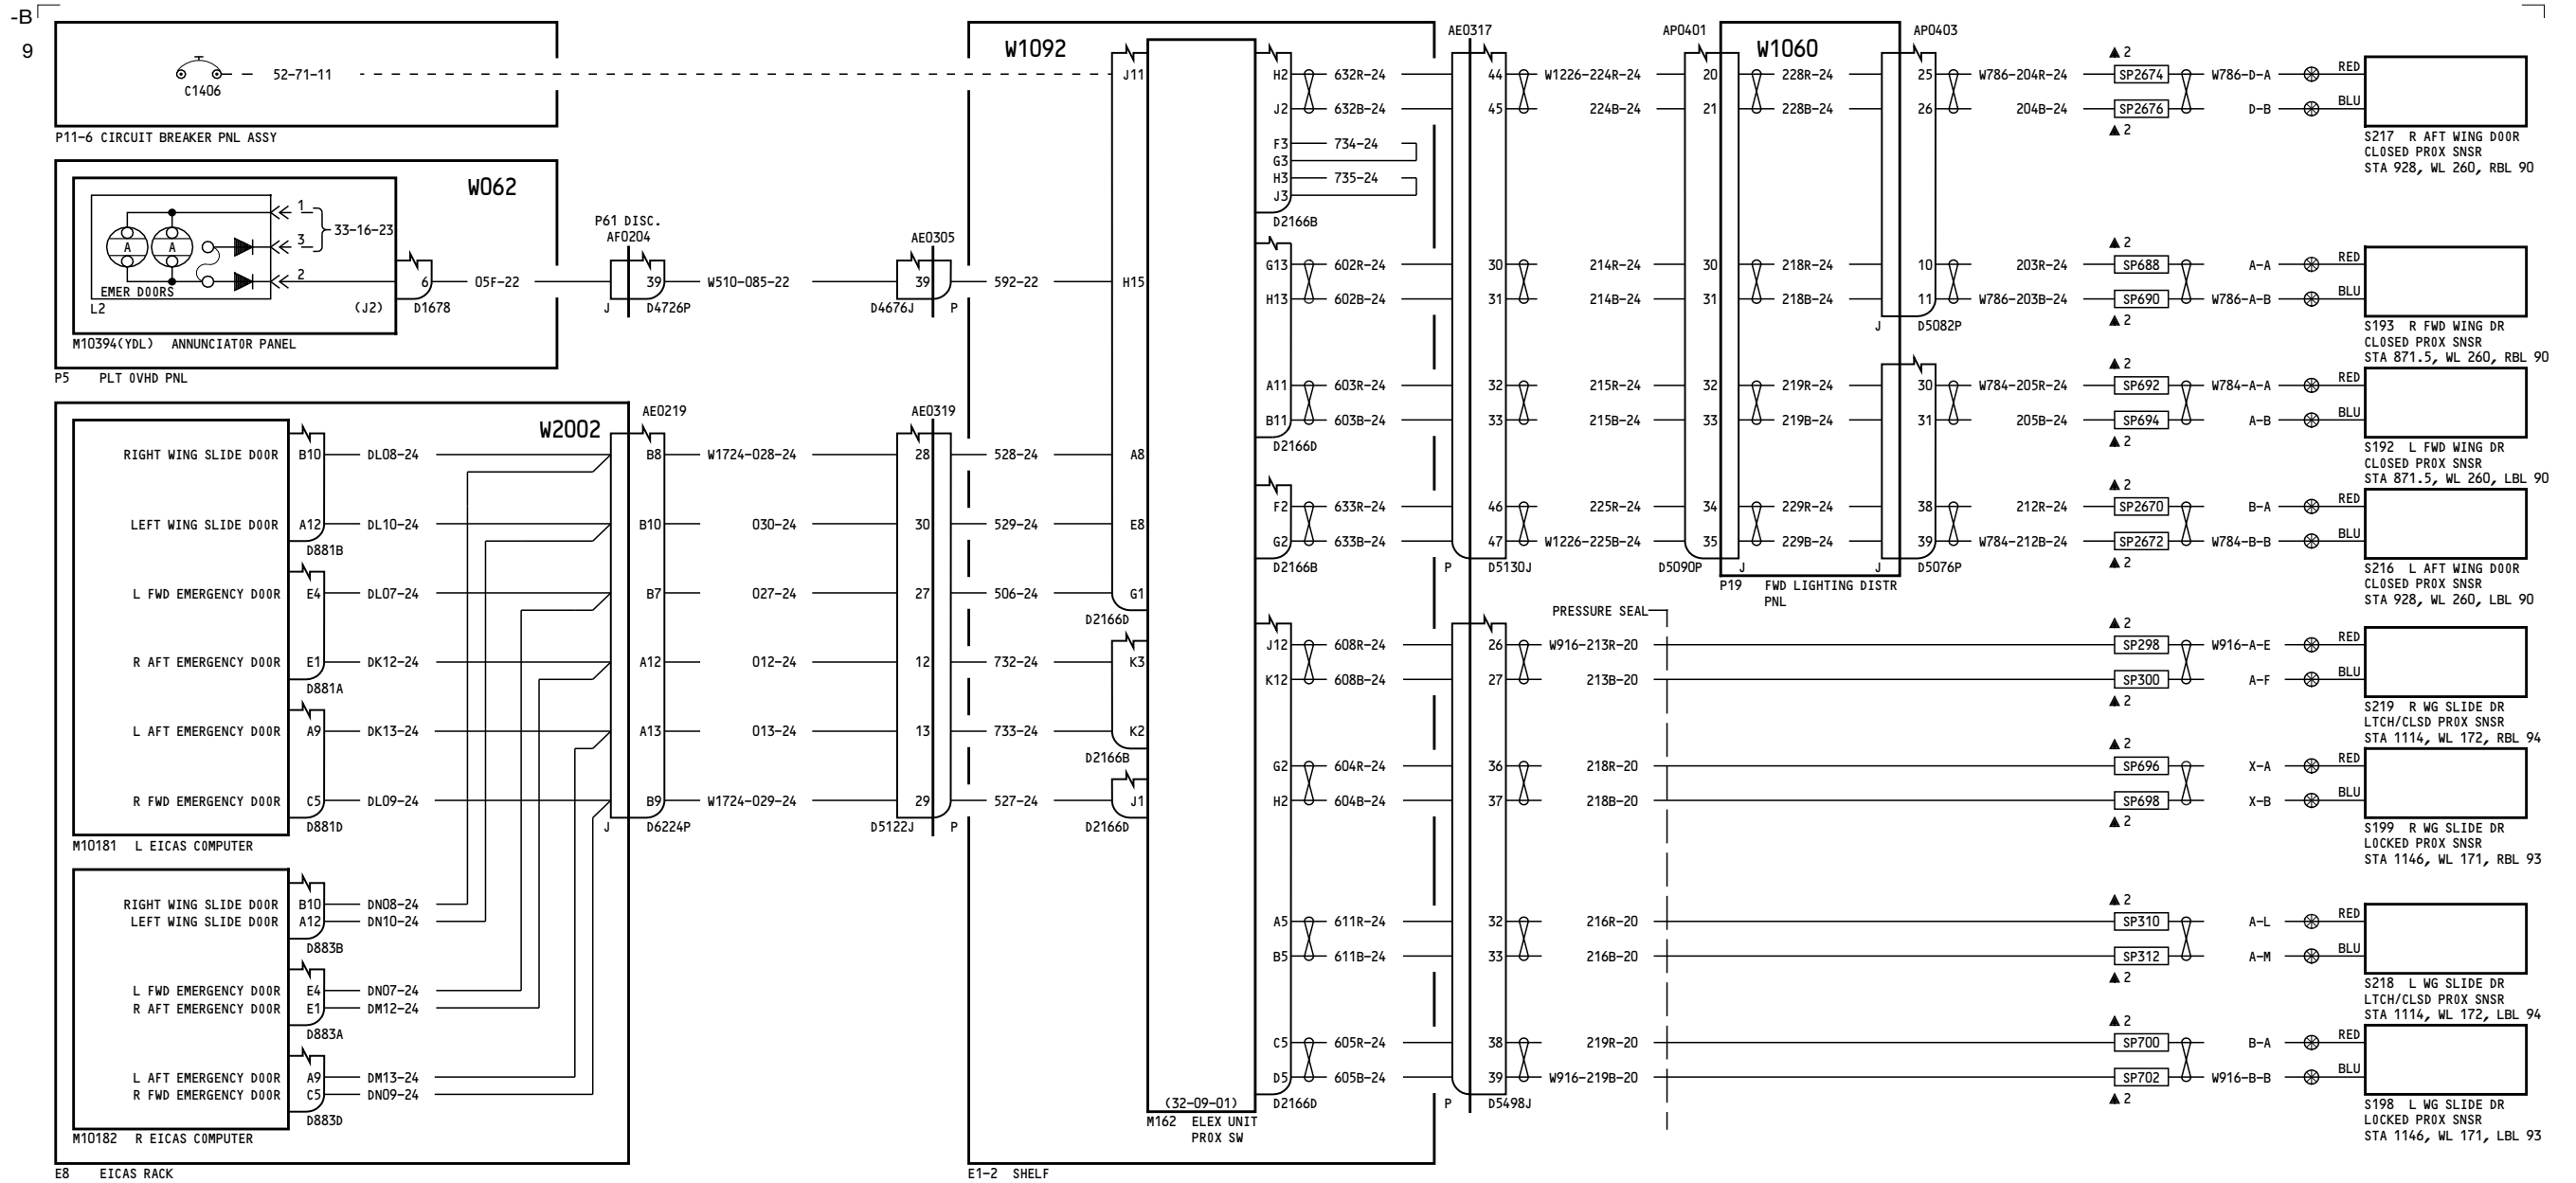

153-199, 275-299

**DOOR WARNING-
WING & SLIDE DOORS**

52-71-12

Page 3

D280T132

Jan 21/2005

52-71-12

Page 3

Jan 21/2005