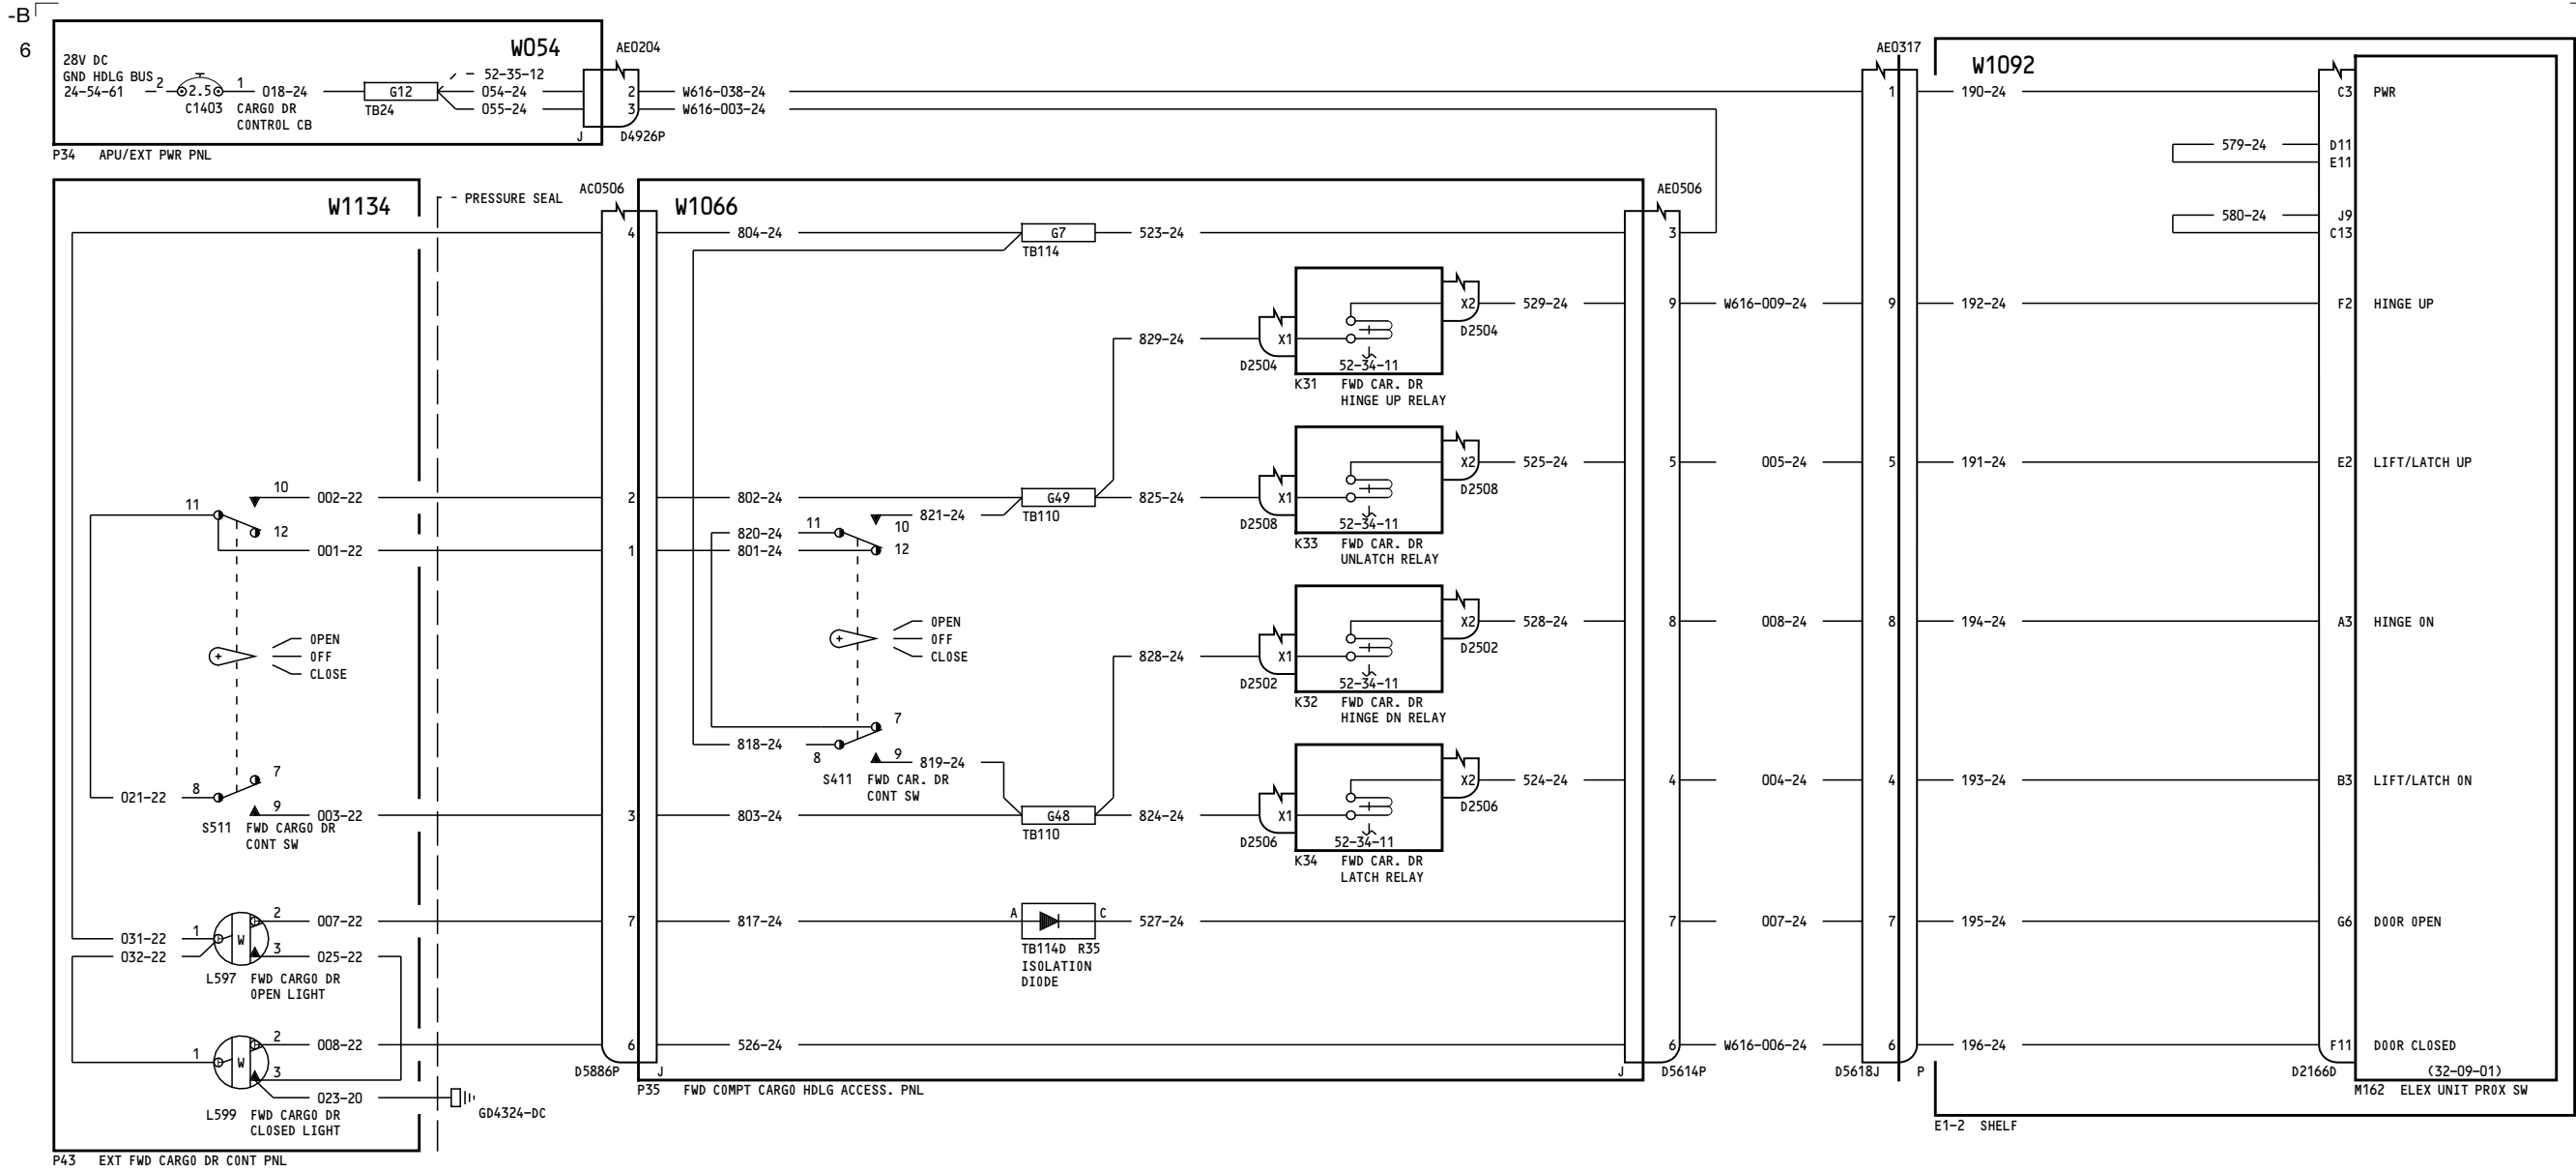

050-099

FORWARD CARGO DOOR-CONTROL

52-34-12

Page 1

D280T132

Jan 21/2005

52-34-12

Page 1

Jan 21/2005