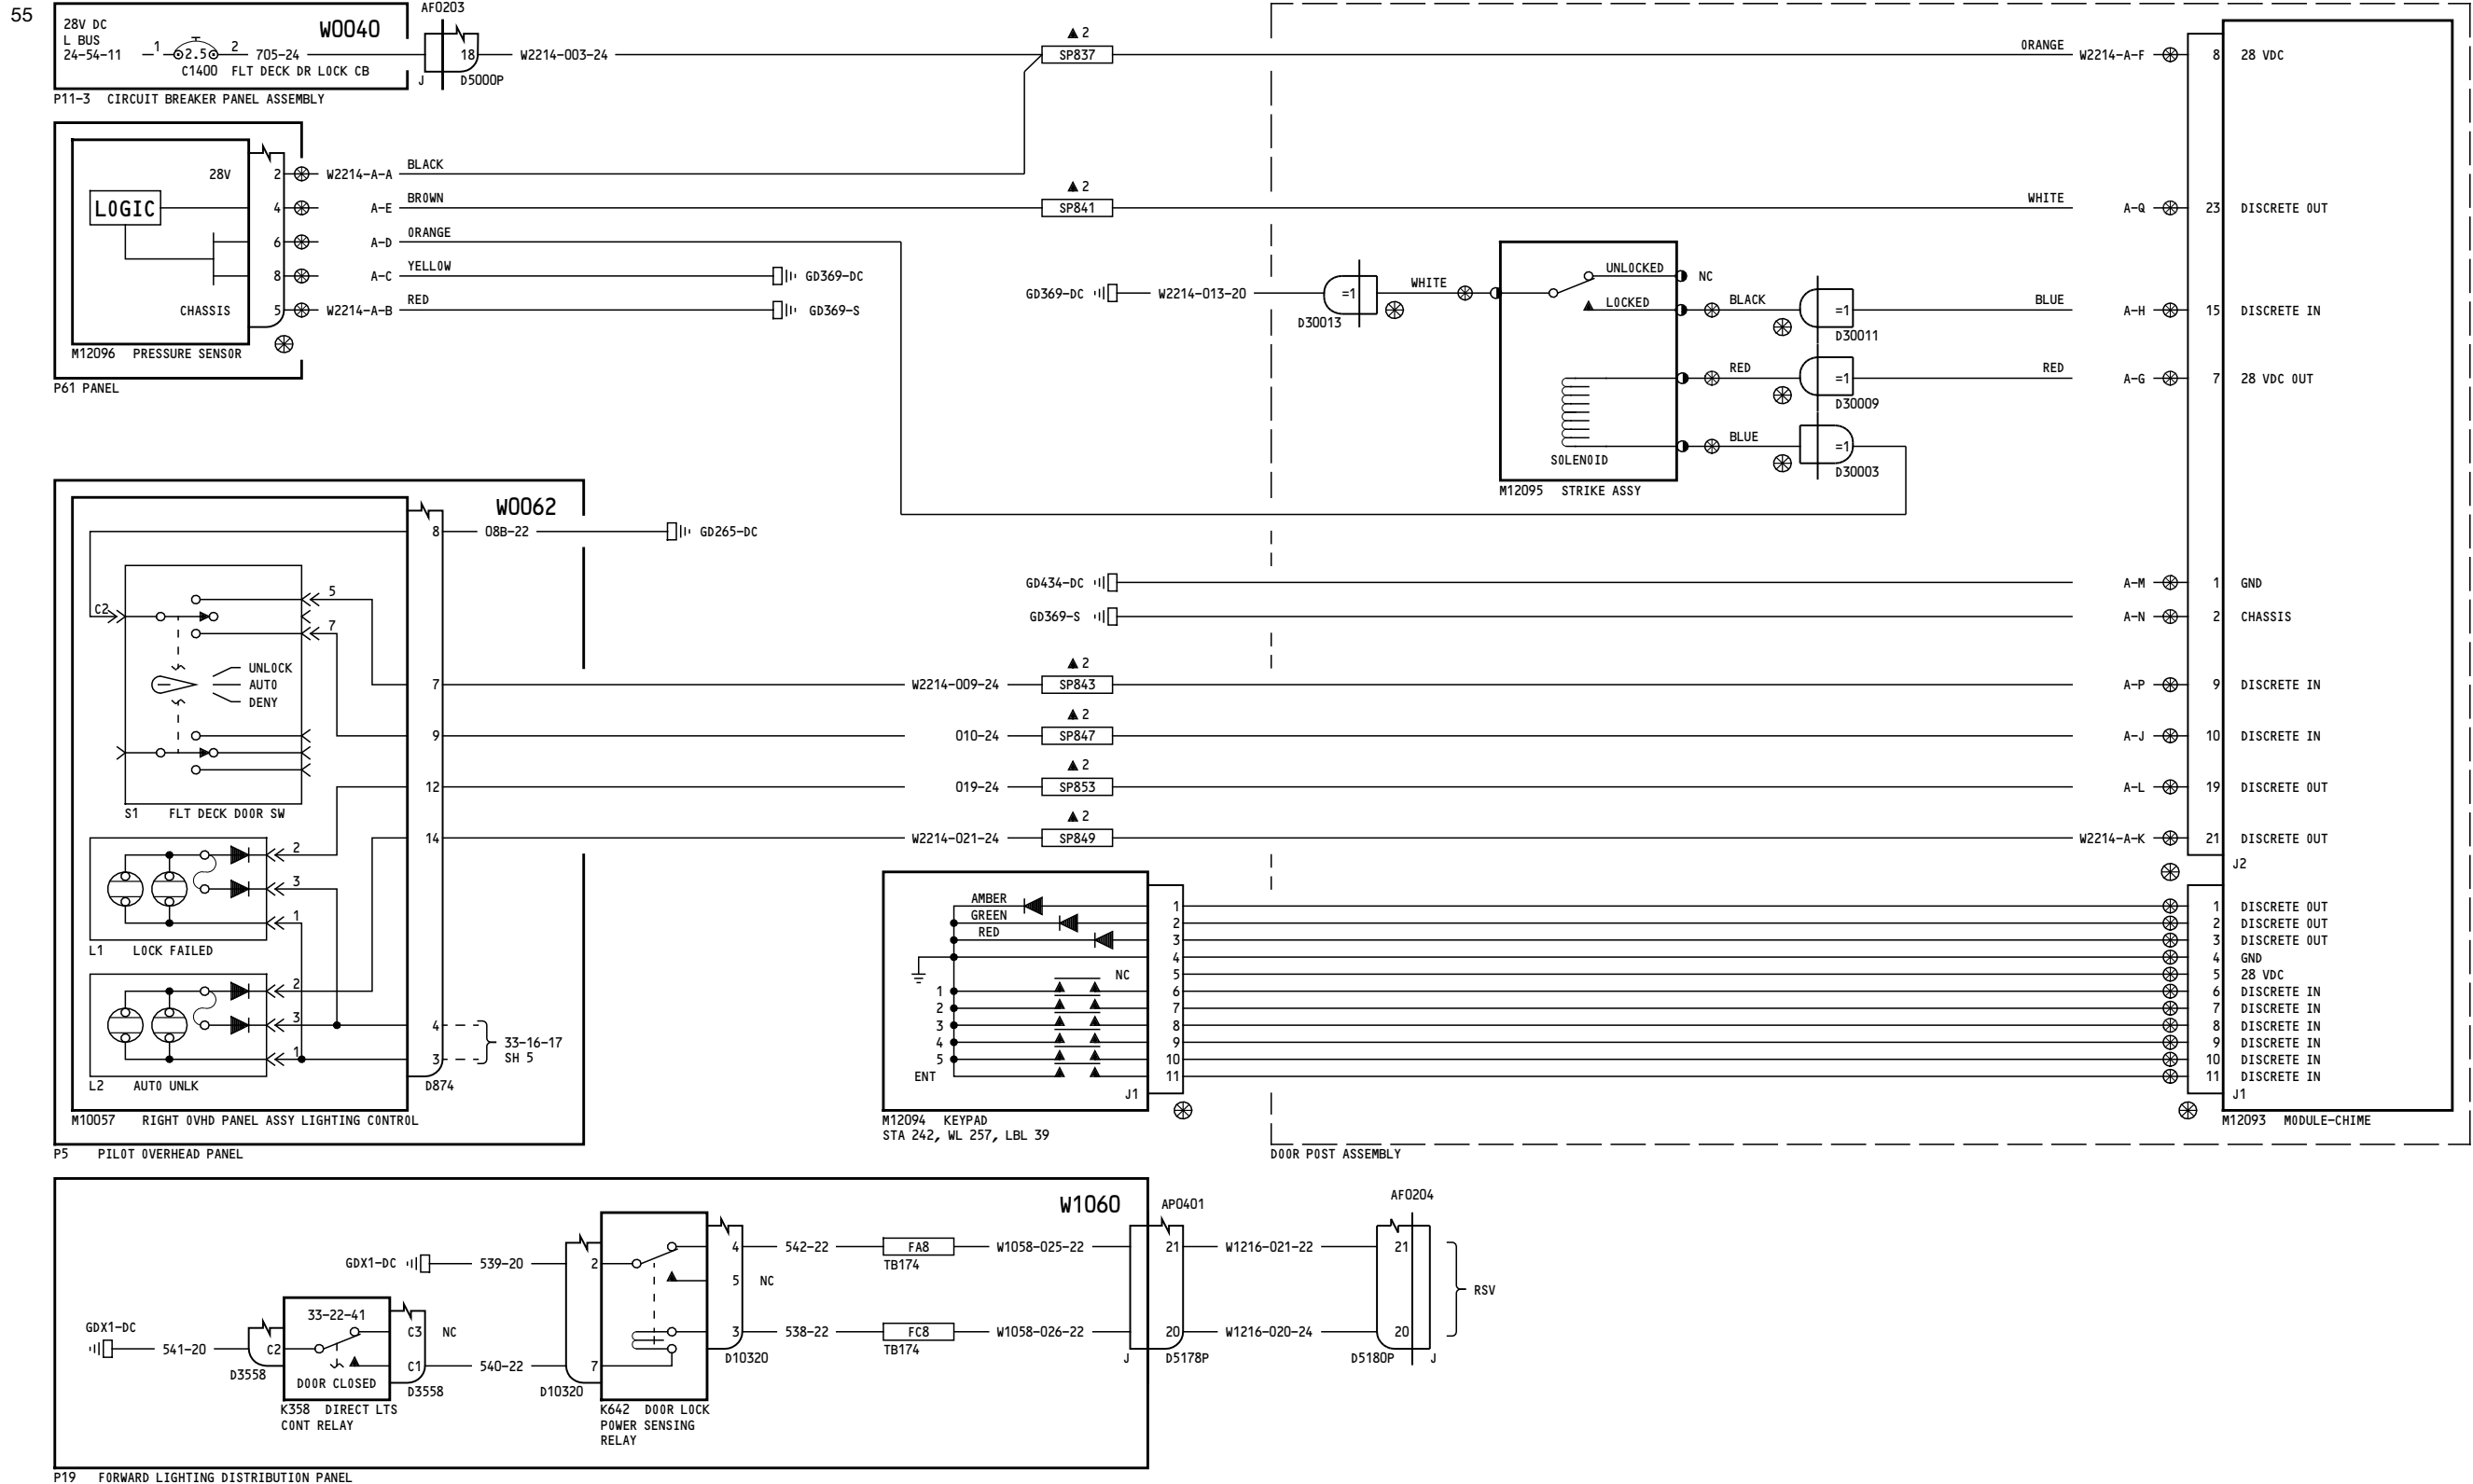

154

DOOR LOCK-FLIGHT COMPARTMENT

52-51-11

Page 1.3

Mar 14/2007

D280T132

Incorporates
25-0332 R02
25-0332 R09

52-51-11

Page 1.3

Mar 14/2007