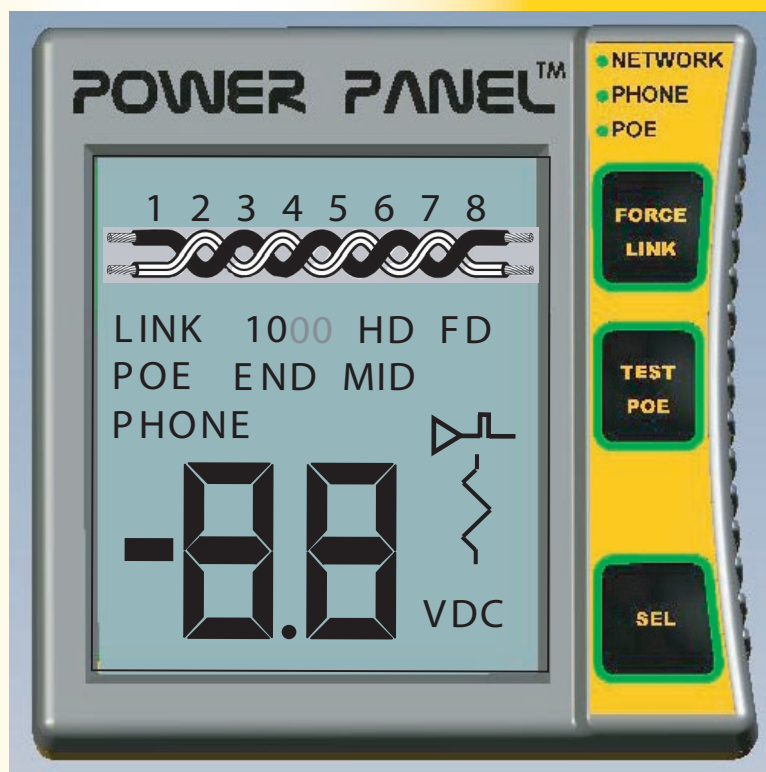

CAT 5 / CAT 6 POWER PANEL

POWER PANEL™

DISPLAY AND TRIGGER LINK DATA AND POE VOLTAGES

THE BEST WAY TO TEST IF POE POWER TO VOIP PHONES, SURVEILLANCE CAMERAS AND OTHER POE DEVICES IS WORKING.

KNOWING WHAT POWER IS ON YOUR ETHERNET CABLE CAN SAVE THOUSANDS OF DOLLARS IN DAMAGED DEVICES AND TEST EQUIPMENT!

**PRESS-TO-TEST IS
LIVE TESTING
MADE EASY !**

FORCE LINK NOW

BROADCASTS LINK PULSES

TEST POE NOW

TRIGGER POE POWER *

* Compatible with IEEE and Cisco® standards.

ACTUAL SIZE SHOWN

DISTRIBUTED BY: