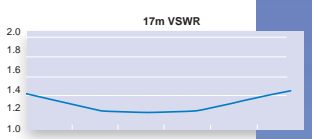

## The Shape of Things to Come

The R6000 is a 6 through 20 meter, no ground radial antenna. It includes many of the features of the R8, R7 and R5 antennas. R6000 means excellent performance, easy installation and use, slim silhouette and high reliability. There are no traps used on 6, 10 and 15 meters for maximum efficiency and power handling.

SPECIFICATIONS	R6000
Frequency, meters:	6, 10, 12, 15, 17, 20
Gain, dBi:	3
VSWR at resonance:	1.2:1 typical
2:1 bandwidth, KHz:	6m >1300 10m >1700 12m >100 15m >450 17m >100 20m 300
Power Watts PEP:	1500
Radiation angle, deg.:	16
Horizontal rad, deg.:	360
Height, ft (m):	19 (5.8)
Mast size range, in:	1.5 -1.75
(cm):	(3.8-4.4)
Wind load, ft <sup>2</sup> (m <sup>2</sup> ):	1.5 (.14)
Weight, lb (kg):	12.5 (5.6)
Shipping Dimensions:	7" x 4-1/2" x 50"