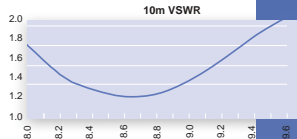

## The Shape of Things to Come

The R6000 is a 6 through 20 meter, no ground radial antenna. It includes many of the features of the R8, R7 and R5 antennas. R6000 means excellent performance, easy installation and use, slim silhouette and high reliability. There are no traps used on 6, 10 and 15 meters for maximum efficiency and power handling.

SPECIFICATIONS	R6000
Frequency, meters:	6, 10, 12, 15, 17, 20
Gain, dBi:	3
VSWR at resonance:	1.2:1 typical
2:1 bandwidth, KHz:	6m >1300 10m >1700 12m >100 15m >450 17m >100 20m 300
Power Watts PEP:	1500
Radiation angle, deg.:	16
Horizontal rad, deg.:	360
Height, ft (m):	19 (5.8)
Mast size range, in:	1.5 -1.75
(cm):	(3.8-4.4)
Wind load, ft <sup>2</sup> (m <sup>2</sup> ):	1.5 (.14)
Weight, lb (kg):	12.5 (5.6)
Shipping Dimensions:	7" x 4-1/2" x 50"