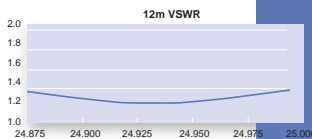

## The Shape of Things to Come

The R6000 is a 6 through 20 meter, no ground radial antenna. It includes many of the features of the R8, R7 and R5 antennas. R6000 means excellent performance, easy installation and use, slim silhouette and high reliability. There are no traps used on 6, 10 and 15 meters for maximum efficiency and power handling.

SPECIFICATIONS	R6000
Frequency, meters:	6, 10, 12, 15, 17, 20
Gain, dBi:	3
VSWR at resonance:	1.2:1 typical
2:1 bandwidth, KHz:	6m >1300 10m >1700 12m >100 15m >450 17m >100 20m 300
Power Watts PEP:	1500
Radiation angle, deg.:	16
Horizontal rad, deg.:	360
Height, ft (m):	19 (5.8)
Mast size range, in:	1.5 -1.75
(cm):	(3.8-4.4)
Wind load, ft <sup>2</sup> (m <sup>2</sup> ):	1.5 (.14)
Weight, lb (kg):	12.5 (5.6)
Shipping Dimensions:	7" x 4-1/2" x 50"