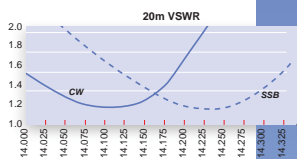

## The Shape of Things to Come

The R6000 is a 6 through 20 meter, no ground radial antenna. It includes many of the features of the R8, R7 and R5 antennas. R6000 means excellent performance, easy installation and use, slim silhouette and high reliability. There are no traps used on 6, 10 and 15 meters for maximum efficiency and power handling.

SPECIFICATIONS	R6000
Frequency, meters:	6, 10, 12, 15, 17, 20
Gain, dBi:	3
VSWR at resonance:	1.2:1 typical
2:1 bandwidth, KHz:	6m >1300 10m >1700 12m >100 15m >450 17m >100 20m 300
Power Watts PEP:	1500
Radiation angle, deg.:	16
Horizontal rad, deg.:	360
Height, ft (m):	19 (5.8)
Mast size range, in:	1.5 -1.75
(cm):	(3.8-4.4)
Wind load, ft <sup>2</sup> (m <sup>2</sup> ):	1.5 (.14)
Weight, lb (kg):	12.5 (5.6)
Shipping Dimensions:	7" x 4-1/2" x 50"