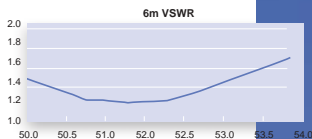

## The Shape of Things to Come

The R6000 is a 6 through 20 meter, no ground radial antenna. It includes many of the features of the R8, R7 and R5 antennas. R6000 means excellent performance, easy installation and use, slim silhouette and high reliability. There are no traps used on 6, 10 and 15 meters for maximum efficiency and power handling.

SPECIFICATIONS	R6000
Frequency, meters:	6, 10, 12, 15, 17, 20
Gain, dBi:	3
VSWR at resonance:	1.2:1 typical
2:1 bandwidth, KHz:	6m >1300 10m >1700 12m >100 15m >450 17m >100 20m 300
Power Watts PEP:	1500
Radiation angle, deg.:	16
Horizontal rad, deg.:	360
Height, ft (m):	19 (5.8)
Mast size range, in:	1.5 -1.75
(cm):	(3.8-4.4)
Wind load, ft <sup>2</sup> (m <sup>2</sup> ):	1.5 (.14)
Weight, lb (kg):	12.5 (5.6)
Shipping Dimensions:	7" x 4-1/2" x 50"