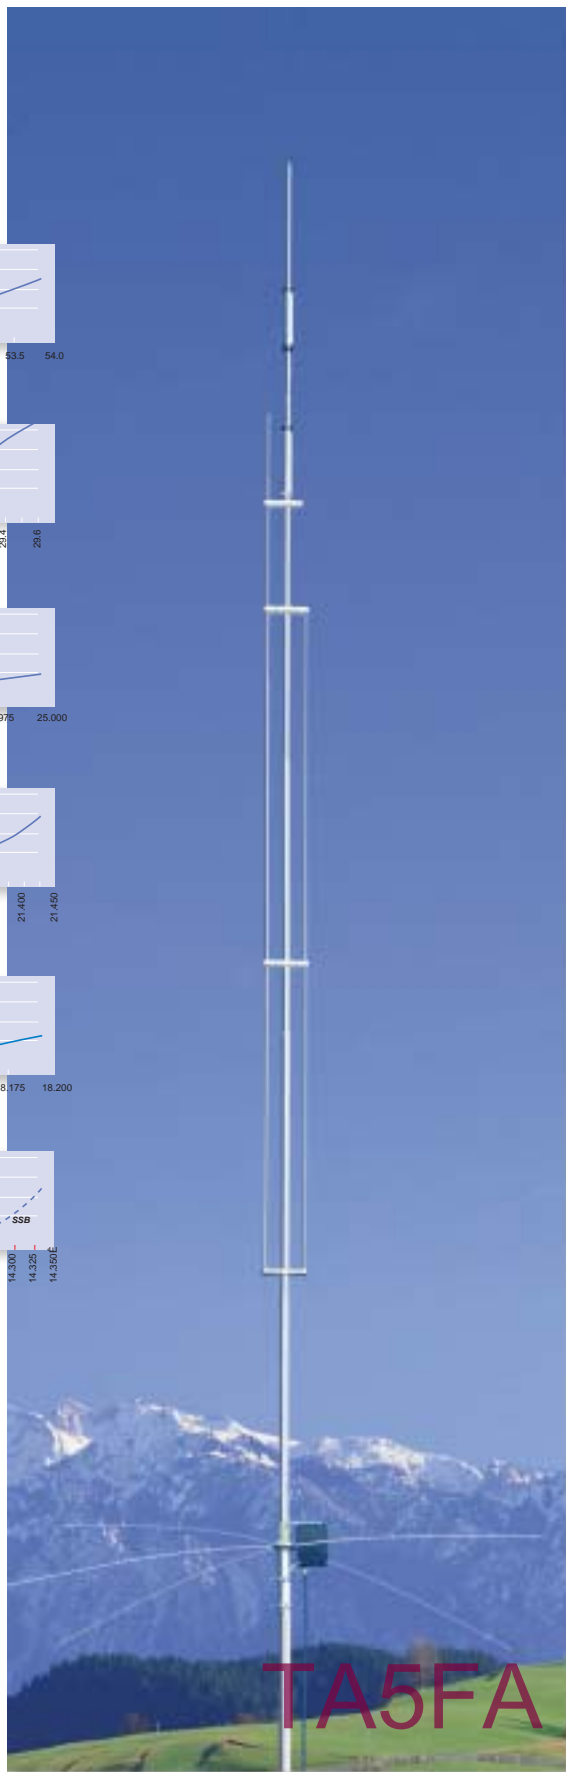

# R6000 MULTIBAND VERTICAL

## The Shape of Things to Come

The R6000 is a 6 through 20 meter, no ground radial antenna. It includes many of the features of the R8, R7 and R5 antennas. R6000 means excellent performance, easy installation and use, slim silhouette and high reliability. There are no traps used on 6, 10 and 15 meters for maximum efficiency and power handling.

SPECIFICATIONS	R6000
Frequency, meters:	6, 10, 12, 15, 17, 20
Gain, dBi:	3
VSWR at resonance:	1.2:1 typical
2:1 bandwidth, KHz:	6m >1300 10m >1700 12m >100 15m >450 17m >100 20m 300
Power Watts PEP:	1500
Radiation angle, deg.:	16
Horizontal rad, deg.:	360
Height, ft (m):	19 (5.8)
Mast size range, in:	1.5 -1.75
(cm):	(3.8-4.4)
Wind load, ft <sup>2</sup> (m <sup>2</sup> ):	1.5 (.14)
Weight, lb (kg):	12.5 (5.6)
Shipping Dimensions:	7" x 4-1/2" x 50"

The R6000 employs quarter wavelength stubs on 10 and 15 meters to replace standard trap coils. The result is lower loss and wider bandwidth. The R6000 covers all bands 6 through 15 meters at a VSWR under 2:1. On 20 meters you can select the top 300 KHz or bottom 300 KHz of the band.