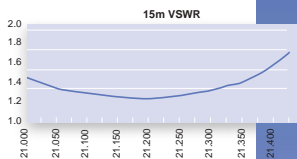

## The Shape of Things to Come

The R6000 is a 6 through 20 meter, no ground radial antenna. It includes many of the features of the R8, R7 and R5 antennas. R6000 means excellent performance, easy installation and use, slim silhouette and high reliability. There are no traps used on 6, 10 and 15 meters for maximum efficiency and power handling.

SPECIFICATIONS	R6000
Frequency, meters:	6, 10, 12, 15, 17, 20
Gain, dBi:	3
VSWR at resonance:	1.2:1 typical
2:1 bandwidth, KHz:	6m >1300 10m >1700 12m >100 15m >450 17m >100 20m 300
Power Watts PEP:	1500
Radiation angle, deg.:	16
Horizontal rad, deg.:	360
Height, ft (m):	19 (5.8)
Mast size range, in:	1.5 -1.75
(cm):	(3.8-4.4)
Wind load, ft <sup>2</sup> (m <sup>2</sup> ):	1.5 (.14)
Weight, lb (kg):	12.5 (5.6)
Shipping Dimensions:	7" x 4-1/2" x 50"