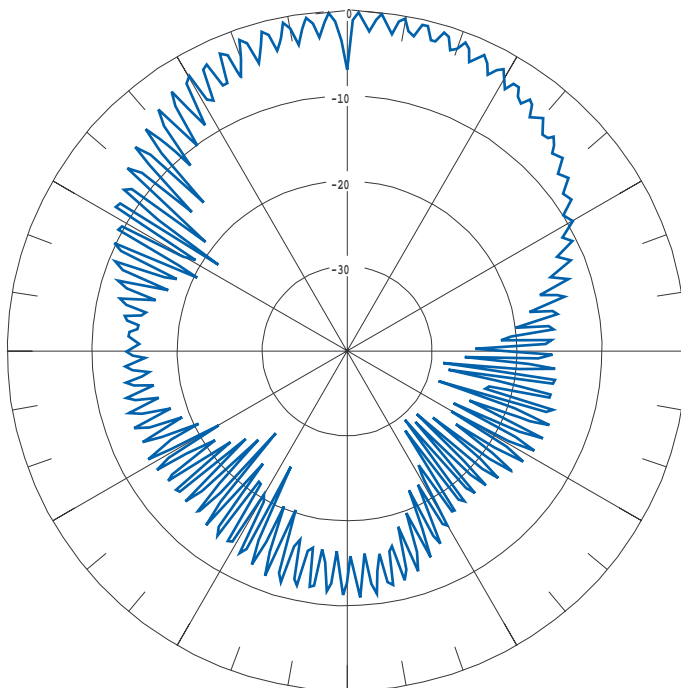

S1856MPC10NF
1920 MHz / H-Plane

© 2002 Cushcraft Corporation

S1856MPC10NF
1920 MHz / E-Plane

© 2002 Cushcraft Corporation

TA5FA