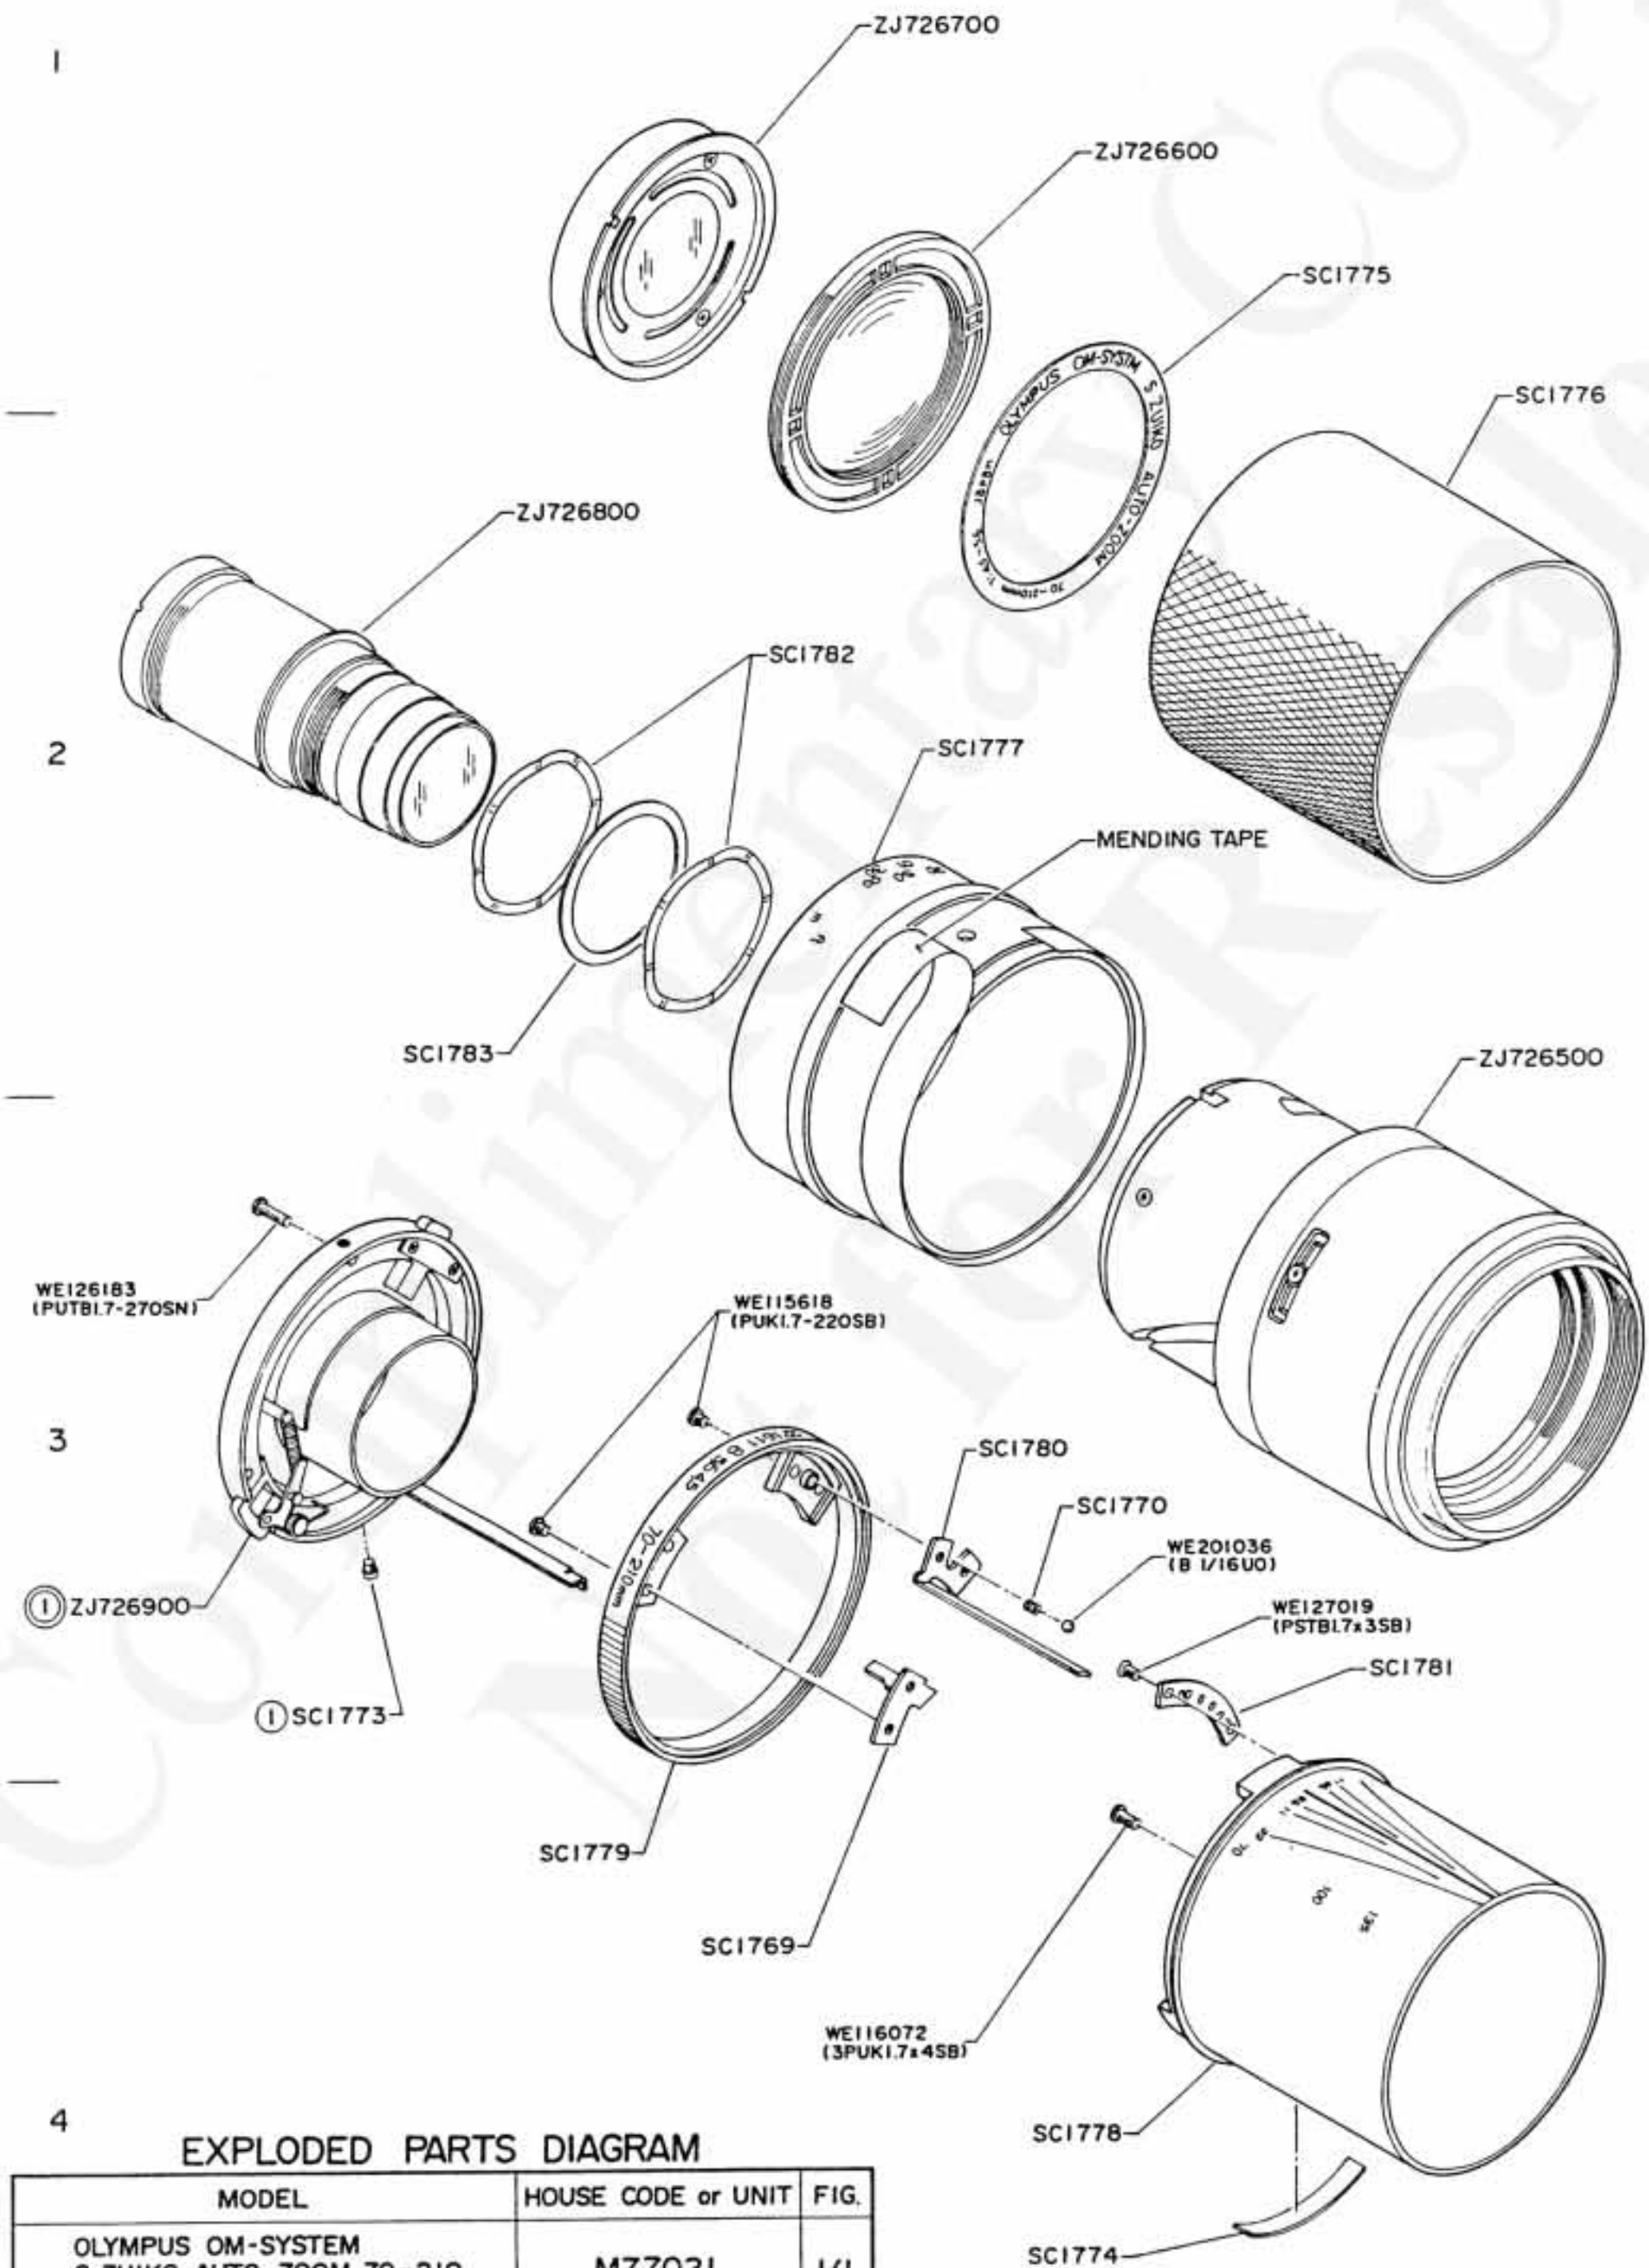

A

B

C

D

OLYMPUS
OM-SYSTEM S ZUIKO AUTO-ZOOM 70-210mm 1:4.5-5.6

PARTS LIST

PARTS No.	NAME OF PARTS	NOTE	PARTS No.	NAME OF PARTS	NOTE
· SC1769	CONNECT LEVER	B-4			
· SC1770	CLICK SPRING	C-3			
· SC1774	NO. PLATE	C-4			
· SC1775	NAME PLATE	C-1			
· SC1776	RUBBER RING	D-1			
· SC1777	FOCUS RING	C-2			
· SC1778	INDICATOR RING	C-4			
· SC1779	DIAPHRAGM RING	B-4			
· SC1780	DIAPHRAGM ARM	C-3			
· SC1781	CLICK PLATE	C-3			
· SC1782	WAVE WASHER	B-2			
· SC1783	MAIN WASHER	A-2			
· SC1773	STOPPER SCREW	A-3			
· ZJ726500	HELICOID Assy	D-2			
· ZJ726600	1G LENS Assy	C-1			
· ZJ726700	2G LENS Assy	B-1			
· ZJ726800	3G LENS Assy	B-2			
· ZJ726900	LENS MOUNT Assy	A-3			
· WE115618	SCREW				
WE116072	SCREW				
WE126183	SCREW				
WE127019	SCREW				
WE201036	BALL				