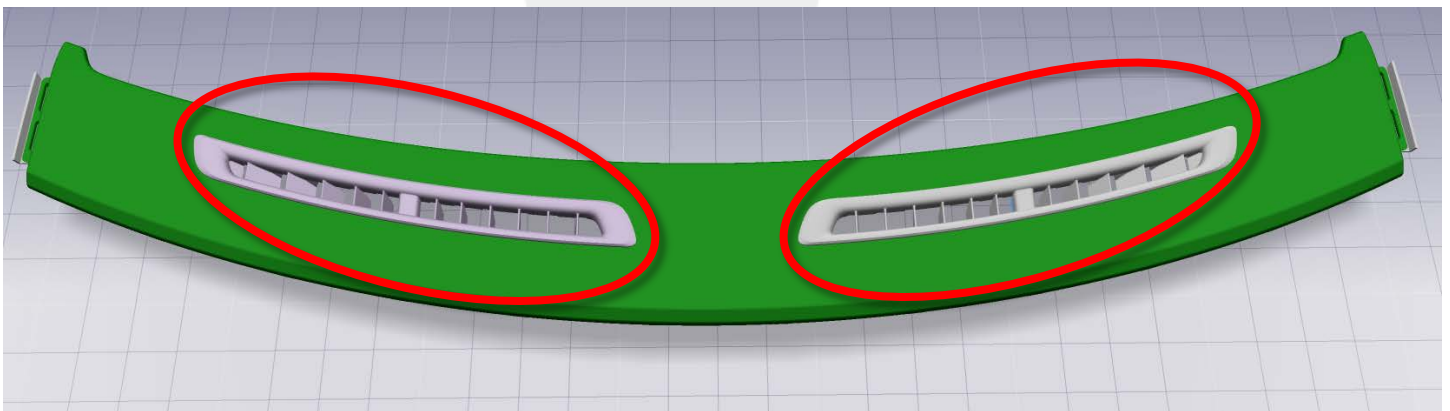

Procedure

1. Inspect the defrost mesh grille that is inside the vehicle. If the grille has vents that direct air toward the A-Pillars (Figure 2), then the new grille is already installed and no more work is needed.

Figure 2

2. Place a fender cover, towel, or other soft material on a workbench.
3. Position the new grille upside down onto the workbench.

4. Inspect the underside of the new defrost mesh grille. If the risers on each side of the 4 retaining clips are covered with foam tape, skip to the next step. If not, cover each of the 8 risers with foam tape (Figures 3 and 4).

Figure 3

Figure 4

5. Turn the grille over so that the top side faces up.
6. Insert the RH bezel into the RH cutout of the grille (Figure 5).

Figure 5

7. While holding the bezel in place, turn the grille over so that it is upside down with the metal trim clips facing forward.

- Position a bezel bridge over the hole on the inboard side of the bezel. Screw the bezel bridge into the bezel (torque 2 Nm).

NOTE: It might be necessary to angle the bezel bridge in order to make it fit securely (Figure 6).