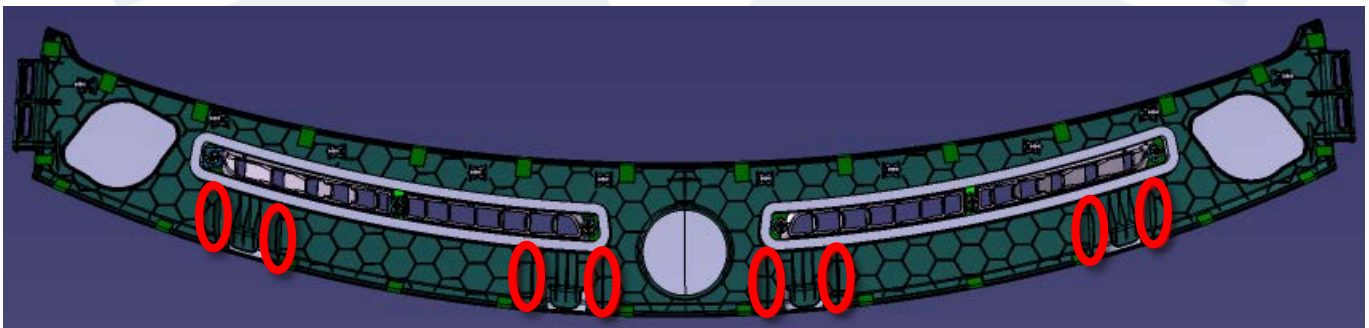

Figure 3

Figure 4

5. Turn the grille over so that the top side faces up.
6. Insert the RH bezel into the RH cutout of the grille (Figure 5).

Figure 5

7. While holding the bezel in place, turn the grille over so that it is upside down with the metal trim clips facing forward.

- Position a bezel bridge over the hole on the inboard side of the bezel. Screw the bezel bridge into the bezel (torque 2 Nm).

NOTE: It might be necessary to angle the bezel bridge in order to make it fit securely (Figure 6).