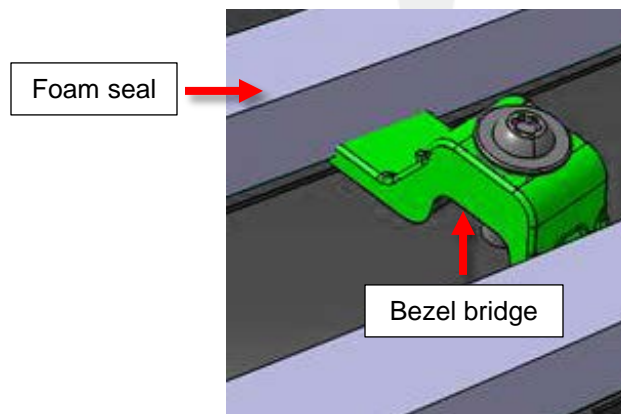

- Position a bezel bridge over the hole on the inboard side of the bezel. Screw the bezel bridge into the bezel (torque 2 Nm).

NOTE: It might be necessary to angle the bezel bridge in order to make it fit securely (Figure 6).

Figure 6

- Repeat step 8 for the holes in the center and outboard side of the bezel.
- Ensure that the bezel is seated firmly in the new grille.
- Remove the adhesive backing from one of the foam seals. Secure the seal around the cutout in the grille (Figure 7). Ensure that the seal covers the edges of the bezel bridges (Figure 8).

Figure 7 (Shown with bezel and spacers removed for clarity)

Figure 8 (Shown with bezel removed for clarity)

12. Repeat steps 5–11 for the LH bezel.

NOTE: The new defrost grille is now fully assembled.

13. Remove the old defrost grille from the vehicle (refer to the “Remove” section of Service Manual procedure 14054702).