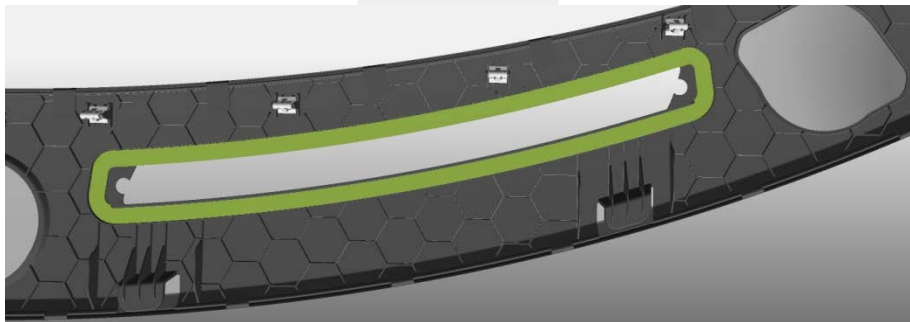

- Position a bezel bridge over the hole on the inboard side of the bezel. Screw the bezel bridge into the bezel (torque 2 Nm).

NOTE: It might be necessary to angle the bezel bridge in order to make it fit securely (Figure 6).

Figure 6

- Repeat step 8 for the holes in the center and outboard side of the bezel.
- Ensure that the bezel is seated firmly in the new grille.
- Remove the adhesive backing from one of the foam seals. Secure the seal around the cutout in the grille (Figure 7). Ensure that the seal covers the edges of the bezel bridges (Figure 8).